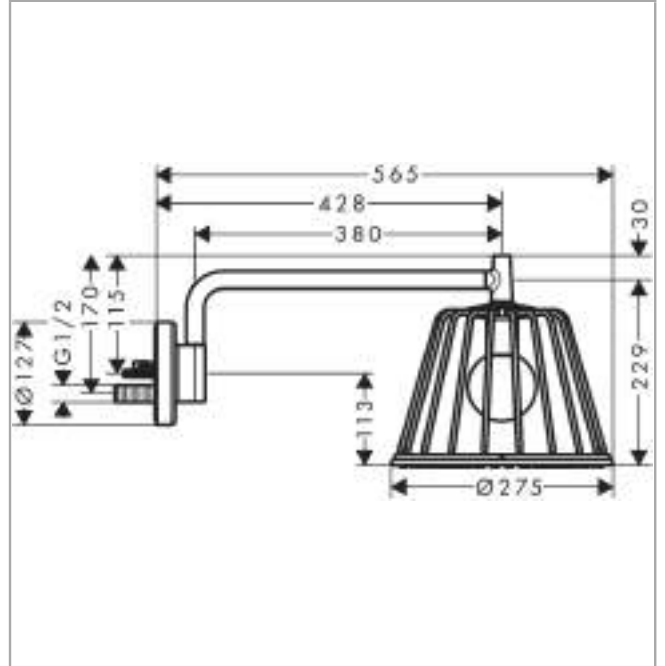

### product features

- consists of: overhead shower, shower arm
- shower head size: 275 mm
- spray type: Rain
- ball-joint: overhead shower angle adjustable
- material spray disc: metal
- shower arm length 380 mm
- shower arm swivels by 150°
- maximum flow rate at 3 bar: 13 l/min
- flow rate Rain spray (at 3 bar): 13 l/min
- minimum flow pressure: 2 bar
- spray zones: special spray image from placed inside spray nozzles on the inner diameter
- spray disc removable for cleaning
- installation: wall
- connection dimension: DN15
- with integrated lighting
- illuminant: LED
- power supply: 12 V
- transformer power supply for concealed installation 12 V, 18 W
- input voltage: 100 - 240 V AC / 50 / 60 Hz
- output voltage: 12 V - DC
- colour temperature: 2700 K
- TÜV certified

## Scale drawing