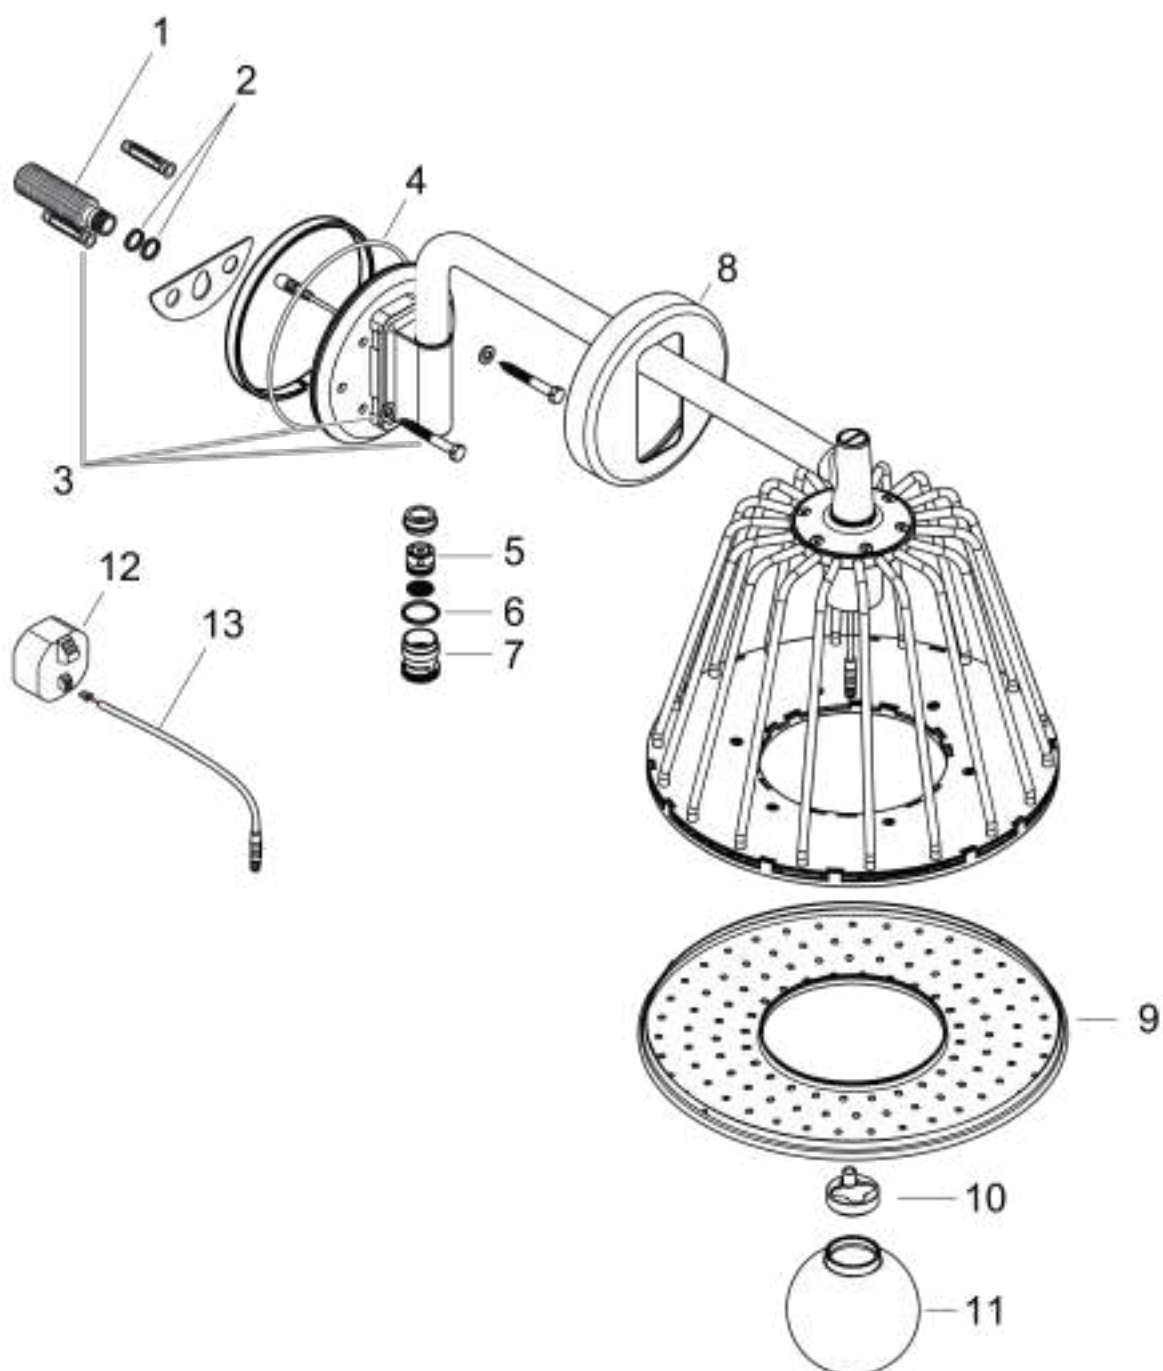

### product features

- consists of: overhead shower, shower arm
- shower head size: 275 mm
- spray type: Rain
- ball-joint: overhead shower angle adjustable
- material spray disc: metal
- shower arm length 380 mm
- shower arm swivels by 150°
- maximum flow rate at 3 bar: 13 l/min
- flow rate Rain spray (at 3 bar): 13 l/min
- minimum flow pressure: 2 bar
- spray zones: special spray image from placed inside spray nozzles on the inner diameter
- spray disc removable for cleaning
- installation: wall
- connection dimension: DN15
- with integrated lighting
- illuminant: LED
- power supply: 12 V
- transformer power supply for concealed installation 12 V, 18 W
- input voltage: 100 - 240 V AC / 50 / 60 Hz
- output voltage: 12 V - DC
- colour temperature: 2700 K
- TÜV certified

## Scale drawing

## Flowchart

The consumption was measured in combination with the appropriate fittings (chromium-plated in-wall valve) to reflect actual application in practice.

**AXOR LampShower/Nendo**  
**LampShower 275 1jet with shower arm**  
Surfaces: **Polished Black Chrome** Article Number: **26031330**

## Exploded Drawing

Year of production: >11/16

**AXOR LampShower/Nendo**  
**LampShower 275 1jet with shower arm**  
 Surfaces: **Polished Black Chrome** Article Number: **26031330**