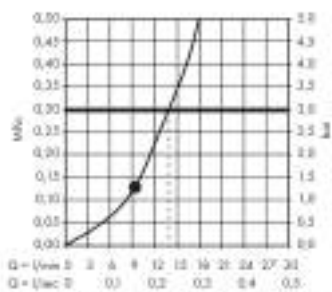

Flowchart

The consumption was measured in combination with the appropriate fittings (chromium-plated in-wall valve) to reflect actual application in practice.