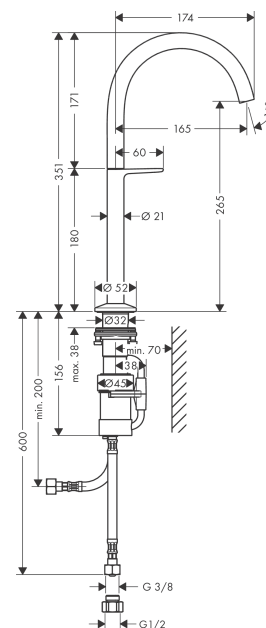

AXOR One

Basin mixer Select 260 for wash bowls with push-open waste set 2 ticks

Surfaces: Article Number: 48030679

product features

- consists of: Basin mixer, waste set
- ComfortZone 260
- projection: 165 mm
- spout height: 265 mm
- spray type: normal spray
- maximum flow rate at 3 bar: 3,5 l/min
- Select cartridge with temperature control
- temperature limitation adjustable
- suitable for continuous flow water heaters
- push-open waste set G 1¼
- material waste set: metal
- connection type: G ½ connections
- connection dimension: DN15
- cold water in middle position
- WELS SGP 2 Ticks BST-2021/032582/SLS
- WELS SGP 2 Ticks BST-2021/032582/SLS
- WELS SGP 2 Ticks BST-2021/032582/SLS - SLS-COC-C1042

Technology

Product image

Scale drawing

AXOR One
Basin mixer Select 260 for wash bowls with push-open waste set 2 ticks
Surfaces: Article Number: **48030679**

Flowchart