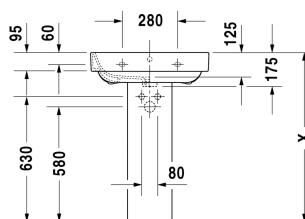

Washbasin # 2316600000

| < 600 mm > |

Washbasin	Dimension	Weight	Order number
with overflow, with tap platform, overflow clip chrome included, underneath glazed, 600 mm			
Colors			
00 White Alpin			
Variant			
●	600 x 475 mm	19.500 kilogram	2316600000
Sanitary ceramics with the special WonderGliss surface finish will remain clean and attractive-looking for a long time to come. When ordering WonderGliss please add a "1" as eleventh digit to the model number.			
Design Siphon		1.500 kilogram	005036
Suitable products			
Siphon cover for # 231680, 231665, 231660, 210 x 310 mm	210 x 310 mm		085828
Pedestal for # 231680, 231665, 231660,			085827

All drawings contain the necessary measurements which are subject to standard tolerances. They are stated in mm and are non-binding. Exact measurements, in particular for customised installation scenarios, can only be taken from the finished ceramic piece.