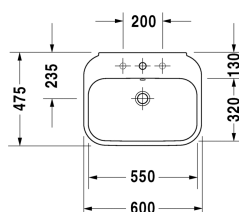

Washbasin # 2316600000

| < 600 mm > |

Washbasin	Dimension	Weight	Order number
with overflow, with tap platform, overflow clip chrome included, underneath glazed, 600 mm			
Colors			
00 White Alpin			
Variant			
●	600 x 475 mm	19.500 kilogram	2316600000
Sanitary ceramics with the special WonderGliss surface finish will remain clean and attractive-looking for a long time to come. When ordering WonderGliss please add a "1" as eleventh digit to the model number.			
Design Siphon		1.500 kilogram	005036
Suitable products			
Siphon cover for # 231680, 231665, 231660, 210 x 310 mm	210 x 310 mm		085828
Pedestal for # 231680, 231665, 231660,			085827

All drawings contain the necessary measurements which are subject to standard tolerances. They are stated in mm and are non-binding. Exact measurements, in particular for customised installation scenarios, can only be taken from the finished ceramic piece.