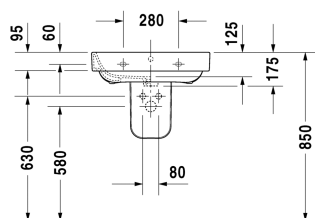

Washbasin # 2316600000

| < 600 mm > |

Washbasin	Dimension	Weight	Order number
with overflow, with tap platform, overflow clip chrome included, underneath glazed, 600 mm			
Colors			
00 White Alpin			
Variant			
●	600 x 475 mm	19.500 kilogram	2316600000
Sanitary ceramics with the special WonderGliss surface finish will remain clean and attractive-looking for a long time to come. When ordering WonderGliss please add a "1" as eleventh digit to the model number.			
Design Siphon		1.500 kilogram	005036
Suitable products			
Siphon cover for # 231680, 231665, 231660, 210 x 310 mm	210 x 310 mm		085828
Pedestal for # 231680, 231665, 231660,			085827

All drawings contain the necessary measurements which are subject to standard tolerances. They are stated in mm and are non-binding. Exact measurements, in particular for customised installation scenarios, can only be taken from the finished ceramic piece.