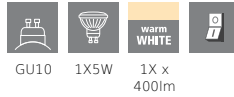

Price1 4160

90831 ERIDAN

spot
steel, chrome, shiny white
Article Length (in mm): 165, Article Width (in mm): 70
GU10, 1X5W, IP20
Single-Box Height (in mm): 185
Single-Box Length (in mm): 110
Single-Box Depth (in mm): 85

Price1 2410

90833 ERIDAN

spot
steel, chrome, shiny white
Article Length (in mm): 390, Article Width (in mm): 70
GU10, 2X5W, IP20
Single-Box Height (in mm): 405
Single-Box Length (in mm): 135
Single-Box Depth (in mm): 80

Price1 4430

90914 ROTTELO

spot
steel, satin nickel, chrome
Article Length (in mm): 120, Article Width (in mm): 60
GU10, 1X5W, IP20
Single-Box Height (in mm): 140
Single-Box Length (in mm): 111
Single-Box Depth (in mm): 77