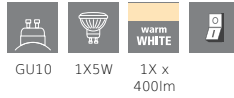

GU10 1X50
W

Price1 1700

9002759860110

86016 TUKON 1

spot
steel, satin nickel
Article Length (in mm): 165, Article Width (in mm): 70
GU10, 1X50W, IP20
Single-Box Height (in mm): 195
Single-Box Length (in mm): 120
Single-Box Depth (in mm): 95

Price1 **4690**

89929 MARIONA

spot
steel, satin nickel, / glass opal-matt, white /
Article Length (in mm): 370, Article Width (in mm): 100
G9, 2X9W, IP20
Single-Box Height (in mm): 412
Single-Box Length (in mm): 153
Single-Box Depth (in mm): 108

Price1 **3210**

89931 MARIONA

spot
steel, satin nickel, / glass opal-matt, white /
Article Length (in mm): 650, Article Width (in mm): 100
G9, 4X9W, IP20
Single-Box Height (in mm): 673
Single-Box Length (in mm): 167
Single-Box Depth (in mm): 122

Price1 **6090**

90822 ERIDAN

spot
steel, satin nickel
Article Length (in mm): 165, Article Width (in mm): 70
GU10, 1X5W, IP20
Single-Box Height (in mm): 185
Single-Box Length (in mm): 110
Single-Box Depth (in mm): 85