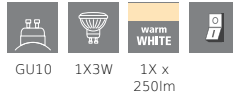

94584 BARNHAM

spot
steel, black, copper
Article Length (in mm): 165, Article Width (in mm): 70
GU10, 1X3W, IP20
Single-Box Height (in mm): 185
Single-Box Length (in mm): 135
Single-Box Depth (in mm): 90

Price1 **2810**

94586 BARNHAM

spot
steel, black, copper
Article Length (in mm): 585, Article Width (in mm): 70
GU10, 3X3W, IP20
Single-Box Height (in mm): 595
Single-Box Length (in mm): 160
Single-Box Depth (in mm): 85

Price1 **6700**

94644 NOVORIO

spot
steel, aluminium, brushed aluminium
Article Length (in mm): 380, Article Width (in mm): 70
GU10, 3X5W, IP20
Single-Box Height (in mm): 399
Single-Box Length (in mm): 140
Single-Box Depth (in mm): 100

Price1 **2200**

94962 SARRIA

spot
steel, white, chrome
Article Length (in mm): 240, Article Height (in mm): 260
GU10, 4X4,5W, IP20
Single-Box Height (in mm): 305
Single-Box Length (in mm): 280
Single-Box Depth (in mm): 95