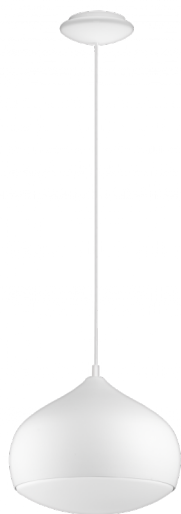

98047 COMBA-C

General Information

Material number	98047
Type	pendant light
Product segment	Indoor
Theme	EGLO connect

Dimensions

Article Height (in mm)	1500
Article Diameter (in mm)	290
Net Weight	1.78 Kilogram

Material & Colour

Enclosure Material	steel
Enclosure Colour	white
Cable Colour	white
Glass/Shade Material	plastic
Glass/Shade Colour	white

Functionality

Switch Type	without switch
Function	LED not replaceable control via APP + remote control BLE, CCT, RGB
Battery	No