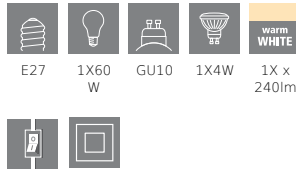

85104 SOLO 1

table light
steel, satin nickel, / satin glass, white /
Article Height (in mm): 350, Article Diameter (in mm): 260
E14, 1X40W, IP20
Single-Box Height (in mm): 335
Single-Box Length (in mm): 285
Single-Box Depth (in mm): 180

Price1 **4130**

9002759851040

94703 BORGILLIO

floor light
steel, chrome
Article Length (in mm): 380, Article Height (in mm): 1900
E27, 1X60W, IP20
Cable Length in mm: 1700
Single-Box Height (in mm): 930
Single-Box Length (in mm): 390
Single-Box Depth (in mm): 233

Price1 **21270**

9002759947033

94705 BORGILLIO

floor light
steel, copper
Article Length (in mm): 380, Article Height (in mm): 1900
E27, 1X60W, IP20
Cable Length in mm: 1700
Single-Box Height (in mm): 935
Single-Box Length (in mm): 390
Single-Box Depth (in mm): 235

Price1 **5680**

9002759951641

95317 SPELLO 3

floor light
steel, satin nickel, chrome, / plastic, white /
Article Height (in mm): 1835
E27, GU10, 1X60W, 1X4W, IP20
Single-Box Height (in mm): 465
Single-Box Length (in mm): 302
Single-Box Depth (in mm): 233