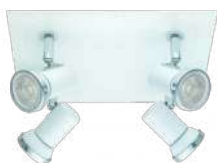

Price1 5910

95214 MELATO

mirror light
cast metal, chrome, / plastic, white /
Article Length (in mm): 600, Article Width (in mm): 95, Article Height (in mm): 70
LED, 16W, Lumen Complete: 1700, IP44
Single-Box Height (in mm): 620
Single-Box Length (in mm): 110
Single-Box Depth (in mm): 90
kW/1000h: 17

Price1 4800

9002759956929

11W	950lm			IP44

95693 ONTANEDA 1

wall / ceiling light
plastic, white, / plastic, white /
Article Overhang (in mm): 75, Article Diameter (in mm): 325
LED, 11W, Lumen Complete: 950, IP44
Single-Box Height (in mm): 345
Single-Box Length (in mm): 345
Single-Box Depth (in mm): 96

Price1 4560

9002759956936

11W	950lm			IP44

95995 TAMARA 1

spot
steel, glass, white, chrome
Article Length (in mm): 240, Article Width (in mm): 260
GU10, 4X3,3W, IP44
Single-Box Height (in mm): 300
Single-Box Length (in mm): 280
Single-Box Depth (in mm): 155