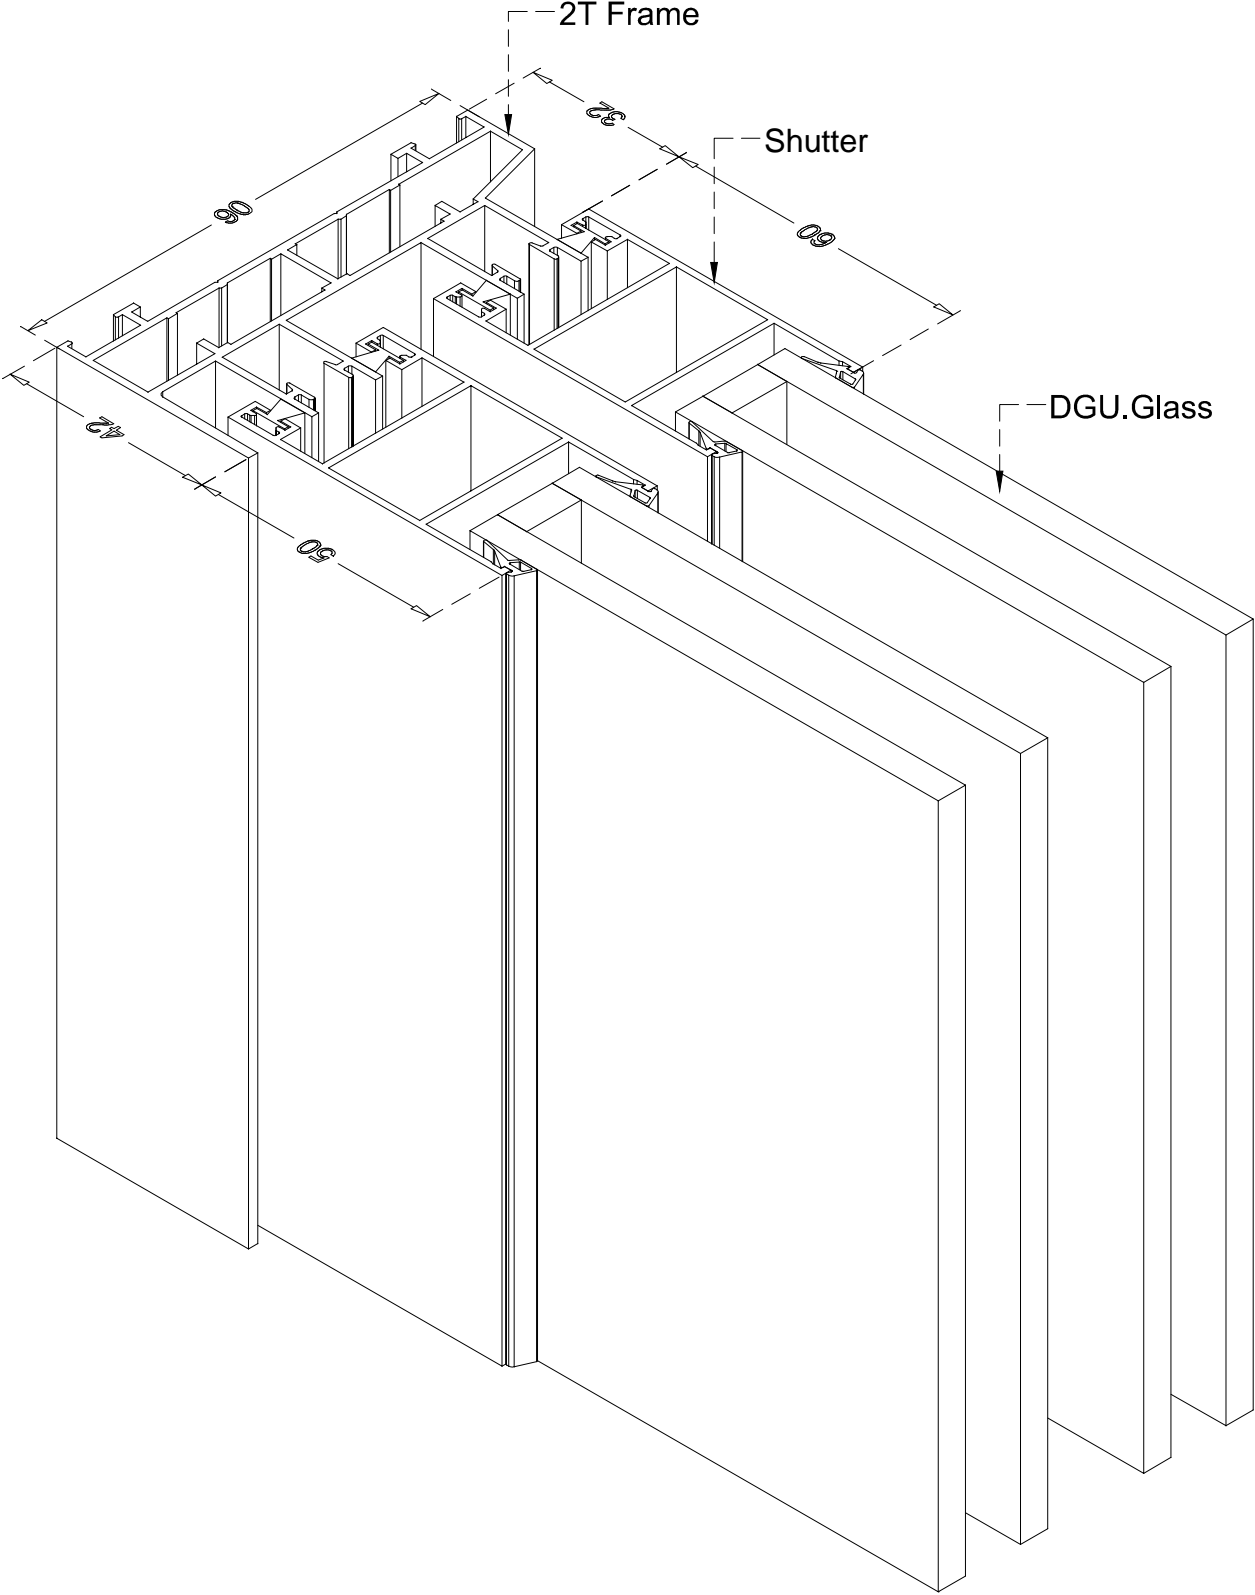

2T2S Bottom frame with Isometric View _ETP-SD Series

2T2S Jamb details with shutter connection _ETP-SD Series

Interlock with shutter connection _ETP-SD Series

Reinforced interlock with shutter connection _ETP-SD Series