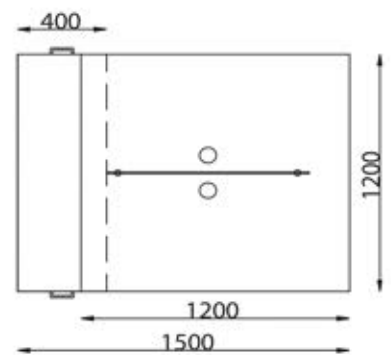

PARCO

A functional system that offers plain and lively environments. It creates efficient, working environment where communication is underlined.

PARCO

PARCO-1

W 1500 X D 1200 X H 750