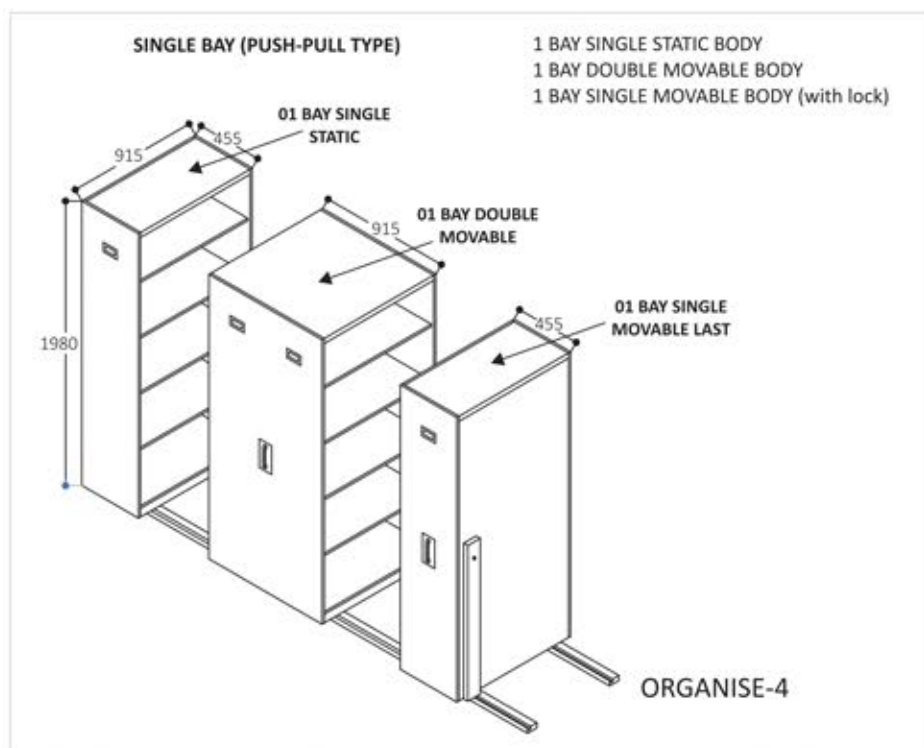

- A. Saves Money
- B. Boost Efficiency
- C. Improves your Working Environment

ORGANISE-1

ORGANISE-2

ORGANISE-3

ORGANISE

Compactors

Push Pull Type Compactors

The system can be opened by pushing handles left or right. Ideal for smaller, low activity, limited-access storage areas.

Drive Type Compactors

The system can be opened by rotating ergonomically designed handles. Ideal for medium-sized storage systems with higher activity levels, heavier load factors, greater carriage lengths and a larger number of system ranges.