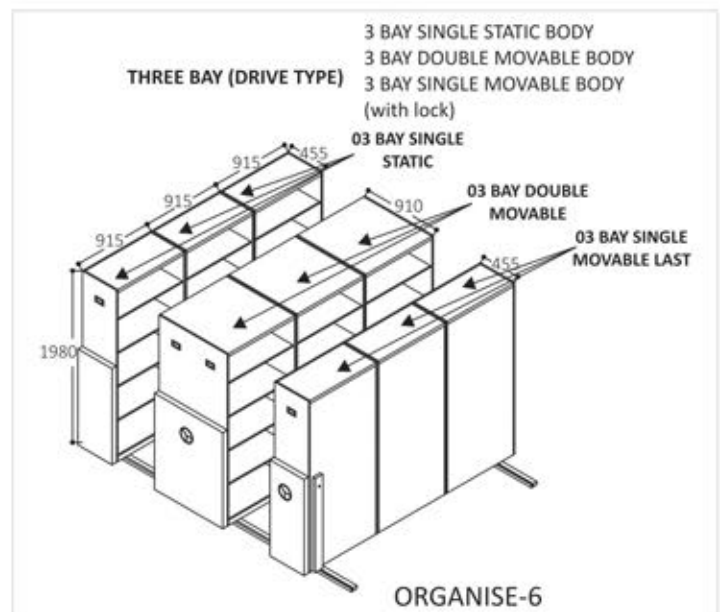

- A. Saves Money
- B. Boost Efficiency
- C. Improves your Working Environment

ORGANISE-1

ORGANISE-2

ORGANISE-3

ORGANISE

Compactors

Push Pull Type Compactors

The system can be opened by pushing handles left or right. Ideal for smaller, low activity, limited-access storage areas.

Drive Type Compactors

The system can be opened by rotating ergonomically designed handles. Ideal for medium-sized storage systems with higher activity levels, heavier load factors, greater carriage lengths and a larger number of system ranges.