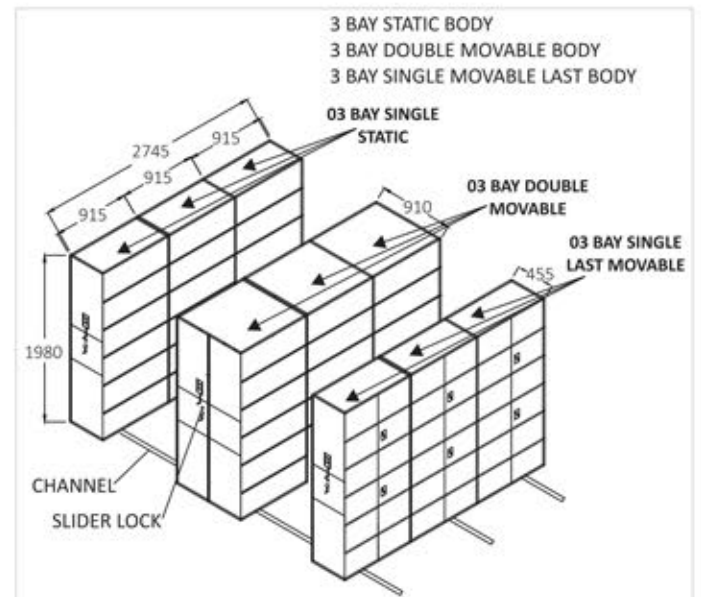

- A. Saves Money
- B. Boost Efficiency
- C. Improves your Working Environment

ORGANISE-1

ORGANISE-2

ORGANISE-3

ORGANISE

Compactors

Push Pull Type Compactors

The system can be opened by pushing handles left or right. Ideal for smaller, low activity, limited-access storage areas.

Drive Type Compactors

The system can be opened by rotating ergonomically designed handles. Ideal for medium-sized storage systems with higher activity levels, heavier load factors, greater carriage lengths and a larger number of system ranges.