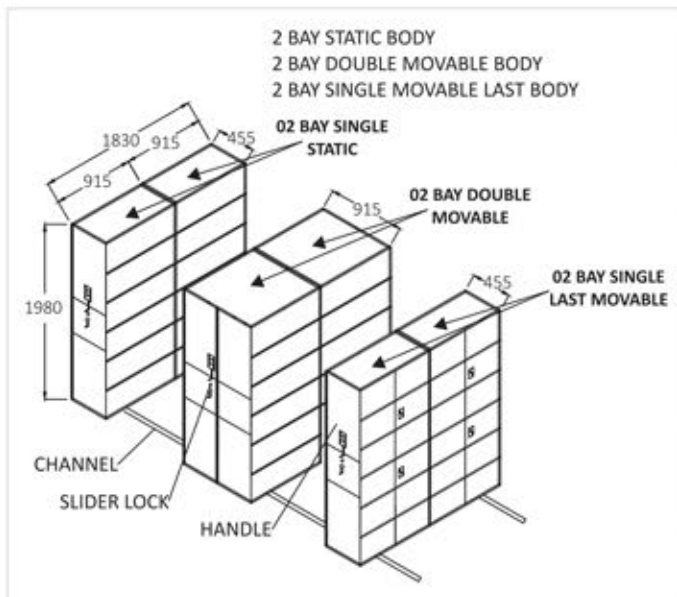

ORGANISE

Compactors

Optimize The Space

Mobile storage systems are three times more space efficient than conventional filing and shelving at half the cost.

When storage needs outgrow available space, the problem usually tackled with a move to larger premises, an expensive option. But there is an alternative, you can increase storage efficiently with a mobile shelving system, that :

- A. Saves Money
- B. Boost Efficiency
- C. Improves your Working Environment

ORGANISE-1

ORGANISE-2

ORGANISE-3

ORGANISE

Compactors

Push Pull Type Compactors

The system can be opened by pushing handles left or right. Ideal for smaller, low activity, limited-access storage areas.

Drive Type Compactors

The system can be opened by rotating ergonomically designed handles. Ideal for medium-sized storage systems with higher activity levels, heavier load factors, greater carriage lengths and a larger number of system ranges.