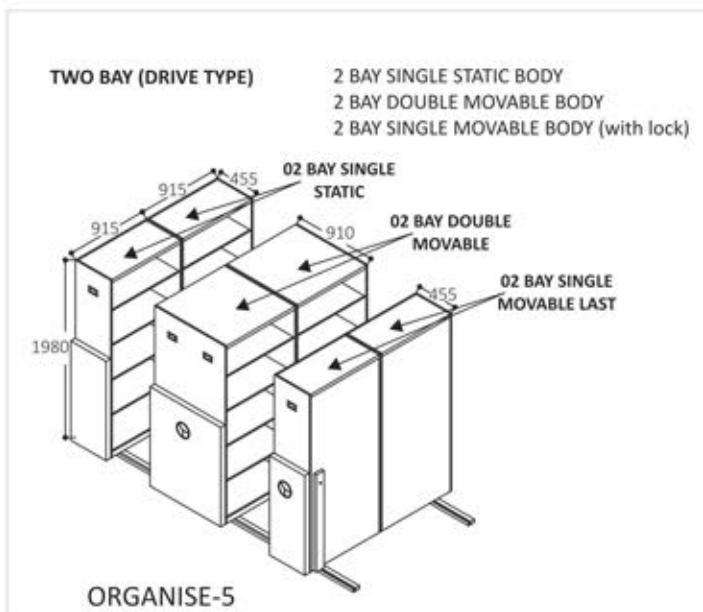

- A. Saves Money
- B. Boost Efficiency
- C. Improves your Working Environment

ORGANISE-1

ORGANISE-2

ORGANISE-3

ORGANISE

Compactors

Push Pull Type Compactors

The system can be opened by pushing handles left or right. Ideal for smaller, low activity, limited-access storage areas.

Drive Type Compactors

The system can be opened by rotating ergonomically designed handles. Ideal for medium-sized storage systems with higher activity levels, heavier load factors, greater carriage lengths and a larger number of system ranges.