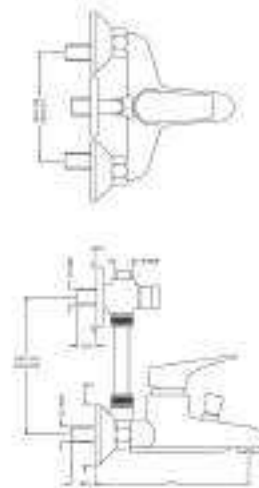

Product Description - Bib Tap
Finish - Chrome
Article No. - 589.47.652