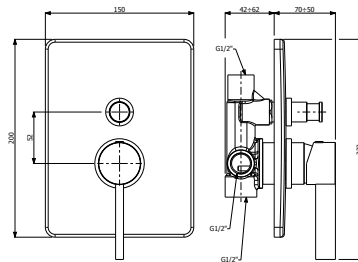

589.80.070 : concealed part of bath /shower mixer with diverter