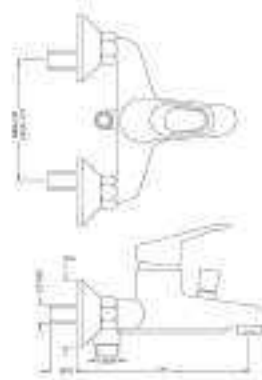

Product Description - Single Lever Wall Mounted Mixer
With L Bend
589.47.806 - Chrome