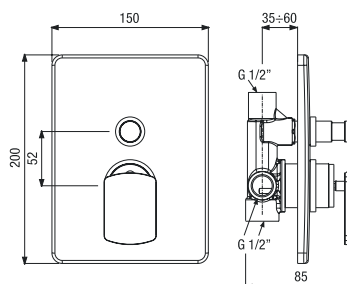

589.80.198 - Water connection G1/2" built-in shower with fixed fastening

589.80.185- External part for wall-mounted shower mixer

589.80.186- Concealed part of single lever shower mixer

589.80.187- External parts for wall-mounted shower mixer with diverter