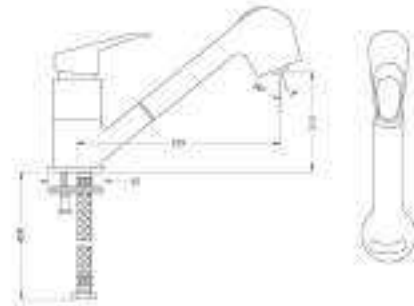

Product Description - Angle Valve - 1/2"
589.47.360 - Chrome

Product Description - Concealed Valve - Exposed Part
589.47.815 - Chrome

Product Description - Concealed Valve - Concealed Part
589.47.814 - Chrome

Product Description - Wall Mounted Sink Tap
(Swivel Spout)
589.47.803 - Chrome

Product Description - Single Lever Sink Mixer
(Swivel Spout)
589.47.811 - Chrome

Product Description - Single Lever Sink Mixer - Side Lever (Swivel Spout)
589.47.812 - Chrome

Product Description - Single Lever Sink Mixer With Pull Out (Swivel Spout)
589.47.813 - Chrome

Product Description - Two Handle Wall Mixer with L Bend
Finish - Chrome
Article No. - 589.48.061

Product Description - Two Handle Wall Mounted Sink Mixer (Swivel Spout)
Finish - Chrome
Article No. - 589.48.060