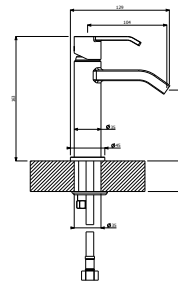

589.80.091 - High single lever washbasin mixer without pop up waste

589.80.094 - Concealed single lever washbasin mixer with spout

589.80.095 - Concealed two-hole washbasin mixer with spout

589.80.073 - External part of single lever shower mixer

589.80.069 - Concealed part of single lever shower mixer

589.80.450 - External part of bath / shower mixer with diverter

589.80.070 - Concealed part of bath / shower mixer with diverter

589.80.098 - Bath spout

STYLE

589.80.060 - Single lever washbasin mixer without pop-up waste

589.80.061 - High single lever washbasin mixer without pop-up waste

589.80.064 - Concealed single lever washbasin mixer with spout

589.80.065 - Concealed Two-hole washbasin mixer with spout