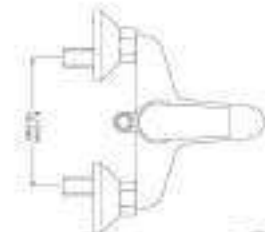

Product Description - Exposed Bath & Shower Mixer
589.47.663 - Chrome