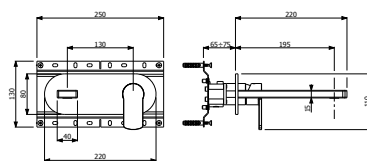

589.80.095 - Concealed two-hole washbasin mixer with spout