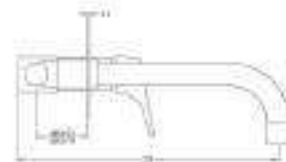

Product Description - Single Lever Wall
Mounted Trap - Concealed Part
589.47.817 - Chrome