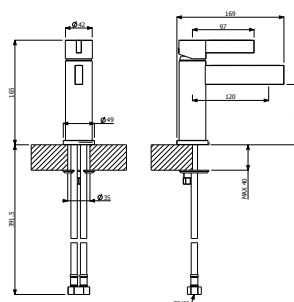

589.80.198 - Water connection G1/2" built-in shower with fixed fastening

589.80.185- External part for wall-mounted shower mixer

589.80.186- Concealed part of single lever shower mixer

589.80.187- External parts for wall-mounted shower mixer with diverter

589.80.199- Concealed part of bath / shower mixer with diverter

STILT

589.80.120- Single lever washbasin mixer without pop-up waste

589.80.121- Medium single lever washbasin mixer without pop-up waste

589.80.122 - High single lever washbasin mixer without pop-up waste

589.80.125 - Concealed single lever washbasin mixer with spout

589.80.124 - Concealed two-hole washbasin mixer with spout

589.80.127 - External part of single lever shower mixer

589.80.069 - Concealed part of single lever shower mixer