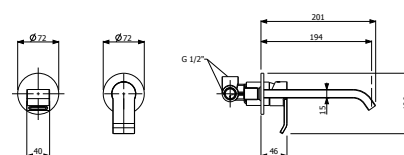

STYLE

589.80.060 - Single lever washbasin mixer without pop-up waste

589.80.061 - High single lever washbasin mixer without pop-up waste

589.80.064 - Concealed single lever washbasin mixer with spout

589.80.065 - Concealed Two-hole washbasin mixer with spout