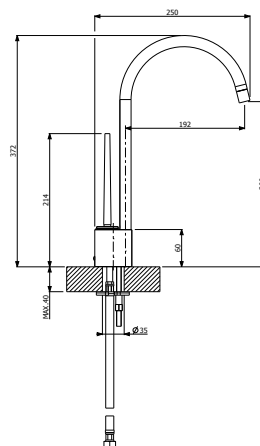

589.80.198 - Water connection G1/2" built-in shower with fixed fastening

589.80.185- External part for wall-mounted shower mixer

589.80.186- Concealed part of single lever shower mixer

589.80.187- External parts for wall-mounted shower mixer with diverter

589.80.129 - External part of bath / shower mixer with diverter

589.80.070 : concealed part of bath /shower mixer with diverter

589.80.133 - Chrome Wall-mounted bath spout

589.80.138 - Chrome Water connection G 1/2\"/>

LURE

589.80.210- Single lever washbasin mixer without pop-up waste

589.80.211- Medium single lever washbasin mixer without pop-up waste

589.80.159- Water connection G1/2" built-in shower with fixed fastening

Product Description - Long Body Pillar Tap
240mm
589.47.801 - Chrome

Product Description - Single Lever Concealed Diverter
(Bath & Shower) - Exposed Part
589.47.819 - Chrome

Product Description - Single Lever Concealed Diverter
(Bath & Shower) - Concealed Part
589.47.818 - Chrome