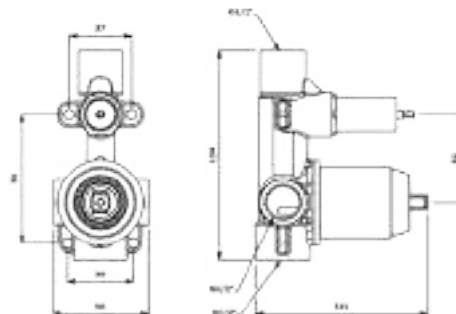

589.80.133 - Chrome Wall-mounted bath spout