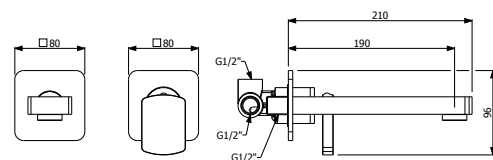

589.80.181- Medium single lever washbasin mixer without pop-up waste

589.80.183- Concealed single lever washbasin mixer with spout

589.80.200 - Concealed two-hole washbasin mixer with spout

589.80.195- Wall-mounted bath spout