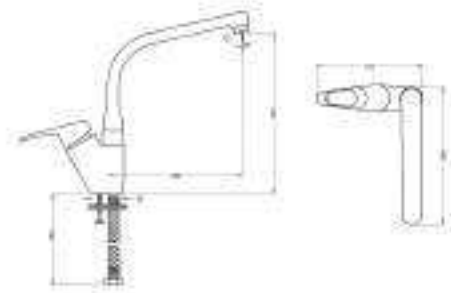

Product Description - Angle Valve - 1/2"
589.47.360 - Chrome

Product Description - Concealed Valve - Exposed Part
589.47.815 - Chrome

Product Description - Concealed Valve - Concealed Part
589.47.814 - Chrome

Product Description - Wall Mounted Sink Tap
(Swivel Spout)
589.47.803 - Chrome

Product Description - Single Lever Sink Mixer
(Swivel Spout)
589.47.811 - Chrome

Product Description - Single Lever Sink Mixer - Side Lever (Swivel Spout)
589.47.812 - Chrome