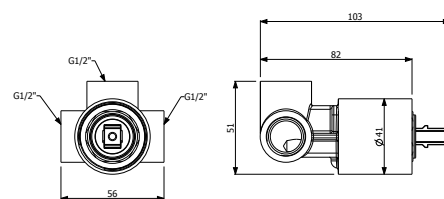

589.80.125 - Concealed single lever washbasin mixer with spout

589.80.124 - Concealed two-hole washbasin mixer with spout

589.80.127 - External part of single lever shower mixer

589.80.069 - Concealed part of single lever shower mixer