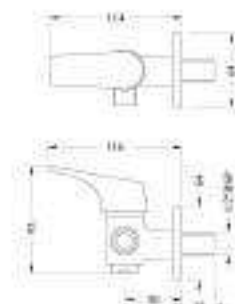

Product Description - Bib Tap
Finish - Chrome
Article No. - 589.47.652