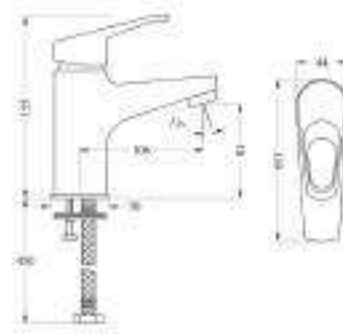

589.80.068 - Wall-mounted bath spout

589.80.072 - External part of single lever shower mixer

589.80.069 - Concealed part of single lever shower mixer

589.80.071 - External part of bath / shower mixer with diverter

589.80.070 - Concealed part of bath / shower mixer with diverter

ACE

Product Description - Single Lever Basin Mixer
589.47.807 - Chrome

Product Description - Single Lever Wall
Mounted Basin Mixer - Exposed Part
589.47.808 - Chrome

Product Description - Single Lever Wall
Mounted Basin Mixer - Concealed Part
589.47.816 - Chrome

Product Description - Single Lever Long
Body Basin Mixer
589.47.810 - Chrome

Product Description - Pillar Tap
589.47.800 - Chrome

Product Description - Long Body Pillar Tap
240mm
589.47.801 - Chrome

Product Description - Single Lever Concealed Diverter
(Bath & Shower) - Exposed Part
589.47.819 - Chrome

Product Description - Single Lever Concealed Diverter
(Bath & Shower) - Concealed Part
589.47.818 - Chrome