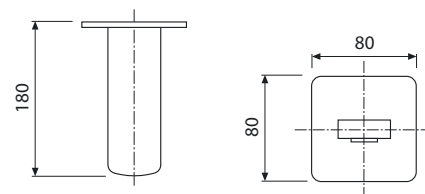

589.80.181- Medium single lever washbasin mixer without pop-up waste

589.80.183- Concealed single lever washbasin mixer with spout

589.80.200 - Concealed two-hole washbasin mixer with spout

589.80.195- Wall-mounted bath spout