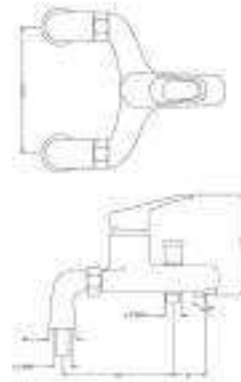

Product Description - Button Spout
589.47.823 - Chrome

Product Description - Single Lever Wall Mounted Tap -
Exposed Part
589.47.809 - Chrome

Product Description - Single Lever Wall Mounted Tap -
Concealed Part
589.47.817 - Chrome

Product Description - Exposed Bath & Shower Mixer
589.47.804 - Chrome

Product Description - Single Lever Wall Mounted Mixer
With L Bend
589.47.806 - Chrome

Product Description - Single Lever 3 in 1
Wall Mounted Mixer With L Bend
589.47.805 - Chrome

Product Description - Single Lever Bath Tub Mixer
(with Hand Shower Provision)
589.47.362 - Chrome

Product Description - Bib Tap
589.47.802 - Chrome

Product Description - 2 in 1 Bib Tap
589.47.361 - Chrome