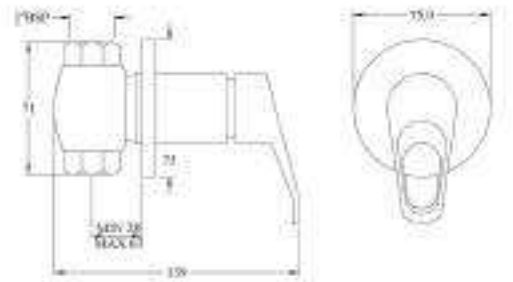

Product Description - Single Lever Bath Tub Mixer
(with Hand Shower Provision)
589.47.362 - Chrome

Product Description - Bib Tap
589.47.802 - Chrome

Product Description - 2 in 1 Bib Tap
589.47.361 - Chrome

Product Description - Angle Valve - 1/2"
589.47.360 - Chrome

Product Description - Concealed Valve - Exposed Part
589.47.815 - Chrome

Product Description - Concealed Valve - Concealed Part
589.47.814 - Chrome