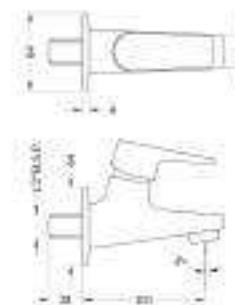

Product Description - 2 in 1 Bib Tap
Finish - Chrome
Article No. - 589.47.364