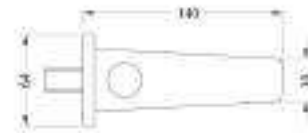

Product Description - Single Lever Wall
Mounted Trap - Exposed Part
589.47.656 - Chrome