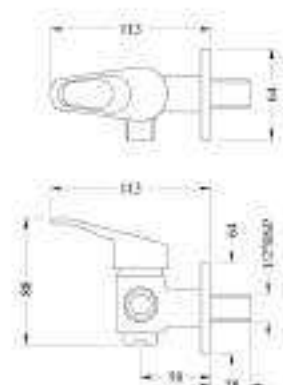

Product Description - Button Spout
589.47.823 - Chrome

Product Description - Single Lever Wall Mounted Tap -
Exposed Part
589.47.809 - Chrome

Product Description - Single Lever Wall Mounted Tap -
Concealed Part
589.47.817 - Chrome

Product Description - Exposed Bath & Shower Mixer
589.47.804 - Chrome

Product Description - Single Lever Wall Mounted Mixer
With L Bend
589.47.806 - Chrome

Product Description - Single Lever 3 in 1
Wall Mounted Mixer With L Bend
589.47.805 - Chrome

Product Description - Single Lever Bath Tub Mixer
(with Hand Shower Provision)
589.47.362 - Chrome

Product Description - Bib Tap
589.47.802 - Chrome

Product Description - 2 in 1 Bib Tap
589.47.361 - Chrome