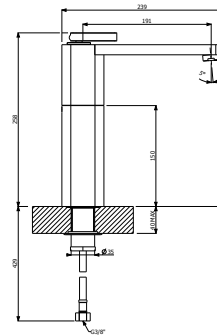

589.80.181- Medium single lever washbasin mixer without pop-up waste

589.80.183- Concealed single lever washbasin mixer with spout

589.80.200 - Concealed two-hole washbasin mixer with spout

589.80.195- Wall-mounted bath spout

589.80.198 - Water connection G1/2" built-in shower with fixed fastening

589.80.185- External part for wall-mounted shower mixer

589.80.186- Concealed part of single lever shower mixer

589.80.187- External parts for wall-mounted shower mixer with diverter