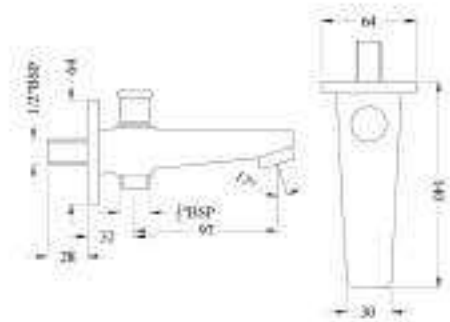

Product Description - Long Body Pillar Tap
240mm
589.47.801 - Chrome

Product Description - Single Lever Concealed Diverter
(Bath & Shower) - Exposed Part
589.47.819 - Chrome

Product Description - Single Lever Concealed Diverter
(Bath & Shower) - Concealed Part
589.47.818 - Chrome

Product Description - Bath Spout
589.47.822 - Chrome

Product Description - Single Lever 3-Inlet Concealed
Diverter (Bath & Shower) - Exposed Part
589.47.667 - Chrome

Product Description - Single Lever 3-Inlet Concealed
Diverter (Bath & Shower) - Concealed Part
589.47.666 - Chrome

Product Description - Button Spout
589.47.823 - Chrome

Product Description - Single Lever Wall Mounted Tap -
Exposed Part
589.47.809 - Chrome

Product Description - Single Lever Wall Mounted Tap -
Concealed Part
589.47.817 - Chrome