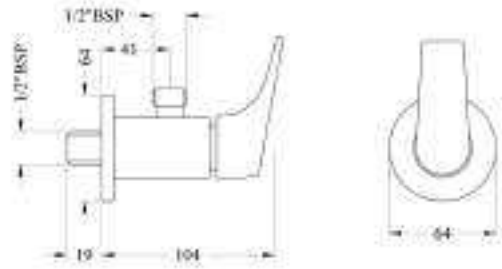

Product Description - Angle Valve - 1/2"
589.47.363 - Chrome

Product Description - Concealed Valve - Exposed Part
589.47.662 - Chrome

Product Description - Concealed Valve - Concealed Part
589.47.814 - Chrome