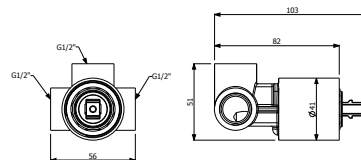

GROOVE

589.80.150- Single lever washbasin mixer without pop-up waste

589.80.154- External part of single lever shower mixer

589.80.069 - Concealed part of single lever shower mixer

589.80.156 - External part of bath / shower mixer with diverter