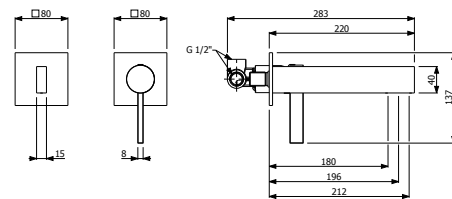

589.80.127 - External part of single lever shower mixer