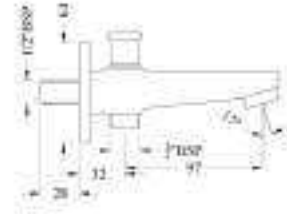

Product Description - Single Lever Wall
Mounted Trap - Exposed Part
589.47.656 - Chrome