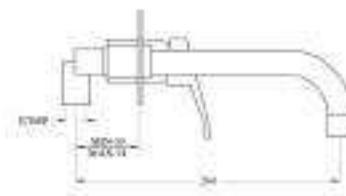

Product Description - Single Lever Wall
Mounted Basin Mixer - Concealed Part
589.47.816 - Chrome

Product Description - Single Lever Long
Body Basin Mixer
589.47.810 - Chrome

Product Description - Pillar Tap
589.47.800 - Chrome