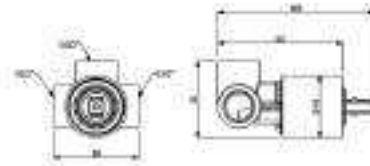

589.80.450 - External part of bath / shower mixer with diverter