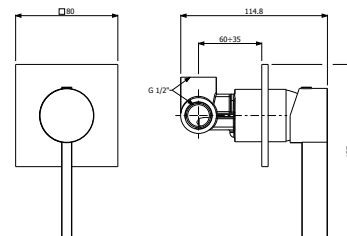

589.80.069 - Concealed part of single lever shower mixer