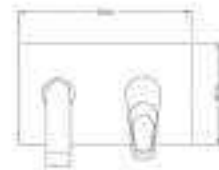

Product Description - Single Lever Wall Mounted Tap -
Concealed Part
589.47.817 - Chrome