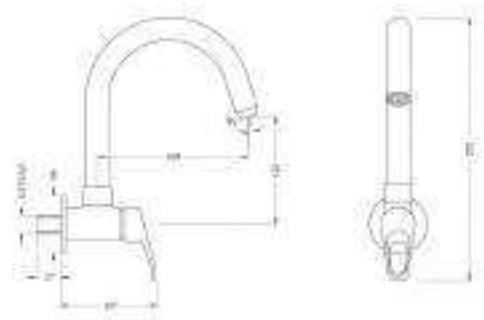

Product Description - Single Lever Bath Tub Mixer
(with Hand Shower Provision)
589.47.362 - Chrome

Product Description - Bib Tap
589.47.802 - Chrome

Product Description - 2 in 1 Bib Tap
589.47.361 - Chrome

Product Description - Angle Valve - 1/2"
589.47.360 - Chrome

Product Description - Concealed Valve - Exposed Part
589.47.815 - Chrome

Product Description - Concealed Valve - Concealed Part
589.47.814 - Chrome