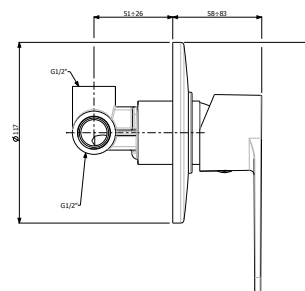

589.80.069 - Concealed part of single lever shower mixer