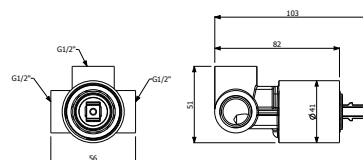

589.80.071 - External part of bath / shower mixer with diverter