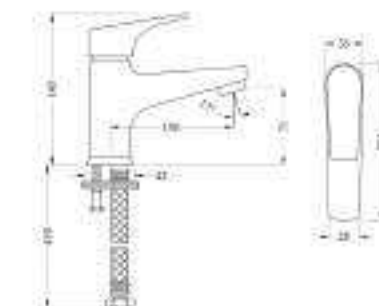

SMART

Product Description - Single Lever Basin Mixer
589.47.654 - Chrome

Product Description - Single Lever Wall
Mounted Basin Mixer- Exposed Part
589.47.655 - Chrome

Product Description - Single Lever Wall
Mounted Basin Mixer- Concealed Part
589.47.816 - Chrome

Product Description - Single Lever
Long Body Basin Mixer 265 mm
589.47.657 - Chrome

Product Description - Pillar Tap
589.47.650 - Chrome

Product Description - Long Body Pillar Tap - 240 mm
589.47.651 - Chrome