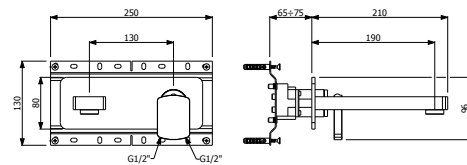

589.80.181- Medium single lever washbasin mixer without pop-up waste

589.80.183- Concealed single lever washbasin mixer with spout

589.80.200 - Concealed two-hole washbasin mixer with spout

589.80.195- Wall-mounted bath spout