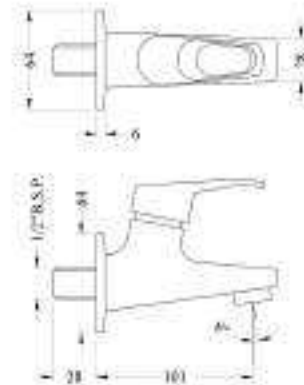

Product Description - Button Spout
589.47.823 - Chrome

Product Description - Single Lever Wall Mounted Tap -
Exposed Part
589.47.809 - Chrome

Product Description - Single Lever Wall Mounted Tap -
Concealed Part
589.47.817 - Chrome

Product Description - Exposed Bath & Shower Mixer
589.47.804 - Chrome

Product Description - Single Lever Wall Mounted Mixer
With L Bend
589.47.806 - Chrome

Product Description - Single Lever 3 in 1
Wall Mounted Mixer With L Bend
589.47.805 - Chrome

Product Description - Single Lever Bath Tub Mixer
(with Hand Shower Provision)
589.47.362 - Chrome

Product Description - Bib Tap
589.47.802 - Chrome

Product Description - 2 in 1 Bib Tap
589.47.361 - Chrome