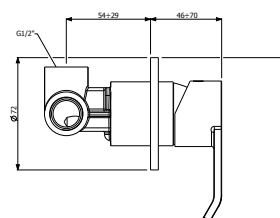

589.80.069 - Concealed part of single lever shower mixer