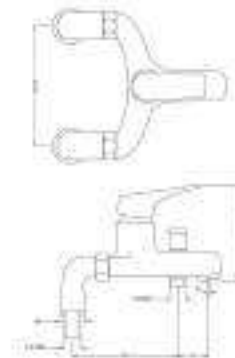

Product Description - Bib Tap
Finish - Chrome
Article No. - 589.47.652