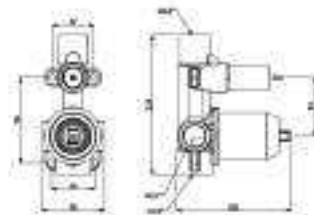

589.80.098 - Bath spout