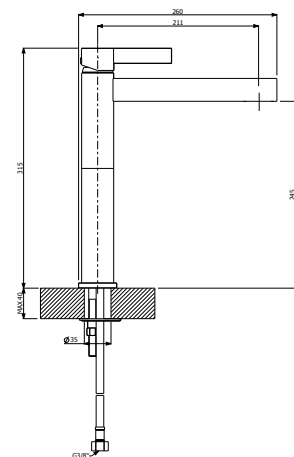

589.80.198 - Water connection G1/2" built-in shower with fixed fastening

589.80.185- External part for wall-mounted shower mixer

589.80.186- Concealed part of single lever shower mixer

589.80.187- External parts for wall-mounted shower mixer with diverter

589.80.199- Concealed part of bath / shower mixer with diverter

STILT

589.80.120- Single lever washbasin mixer without pop-up waste

589.80.121- Medium single lever washbasin mixer without pop-up waste

589.80.122 - High single lever washbasin mixer without pop-up waste

589.80.125 - Concealed single lever washbasin mixer with spout

589.80.124 - Concealed two-hole washbasin mixer with spout

589.80.127 - External part of single lever shower mixer

589.80.069 - Concealed part of single lever shower mixer