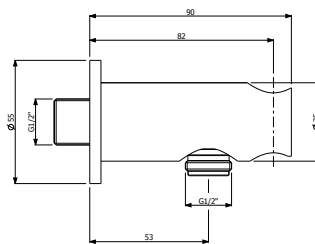

589.80.185- External part for wall-mounted shower mixer