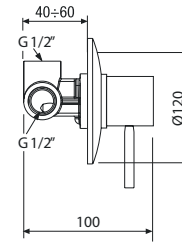

589.80.214- Concealed part of single lever shower mixer