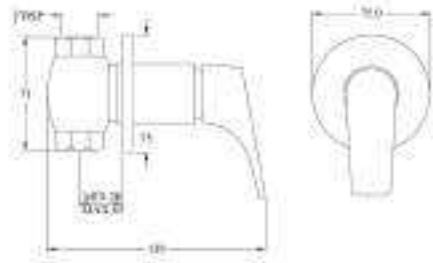

Product Description - Angle Valve - 1/2"
589.47.363 - Chrome

Product Description - Concealed Valve - Exposed Part
589.47.662 - Chrome

Product Description - Concealed Valve - Concealed Part
589.47.814 - Chrome