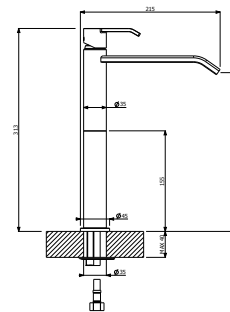

589.80.064 - Concealed single lever washbasin mixer with spout