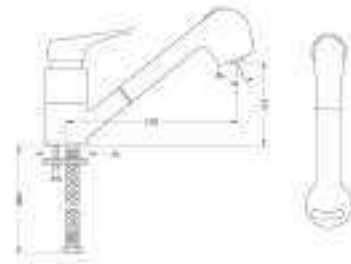

Product Description - Two Handle Wall Mixer with L Bend
589.48.062 - Chrome