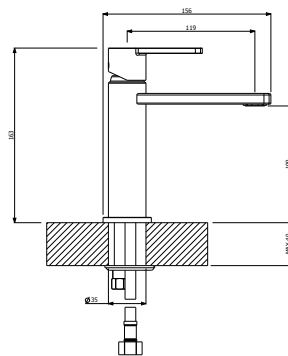

589.80.070 - Concealed part of bath / shower mixer with diverter

589.80.159- Water connection G1/2" built-in shower with fixed fastening

STARK

589.80.090- Single lever washbasin mixer without pop-up waste