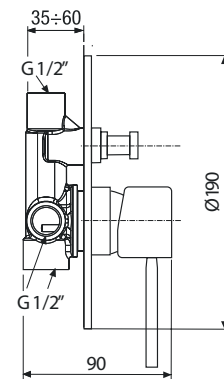

589.80.070- Concealed part of bath / shower mixer with diverter