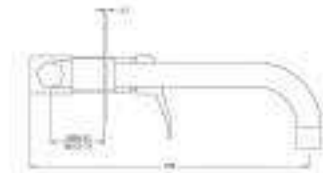

Product Description - Exposed Bath & Shower Mixer
589.47.804 - Chrome