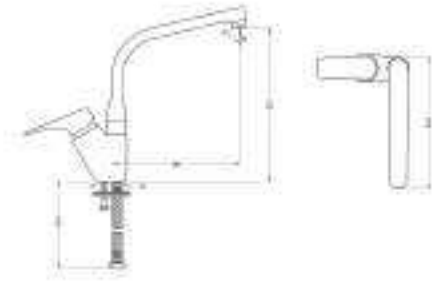

Product Description - Angle Valve - 1/2"
589.47.363 - Chrome

Product Description - Concealed Valve - Exposed Part
589.47.662 - Chrome

Product Description - Concealed Valve - Concealed Part
589.47.814 - Chrome

Product Description - Wall Mounted Sink Tap (Swivel Spout)
589.47.653 - Chrome

Product Description - Single Lever Sink Mixer (Swivel Spout)
589.47.658 - Chrome

Product Description - Single Lever Sink Mixer - Side Lever (Swivel Spout)
589.47.659 - Chrome