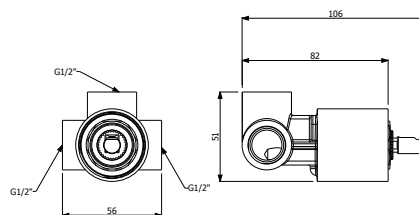

589.80.187- External parts for wall-mounted shower mixer with diverter