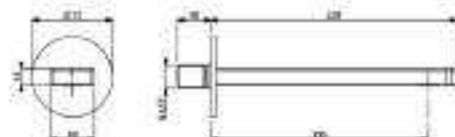

STYLE

589.80.060 - Single lever washbasin mixer without pop-up waste

589.80.061 - High single lever washbasin mixer without pop-up waste

589.80.064 - Concealed single lever washbasin mixer with spout

589.80.065 - Concealed Two-hole washbasin mixer with spout