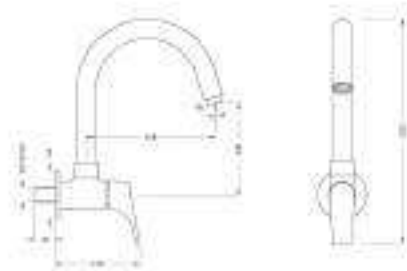

Product Description - Long Body Pillar Tap
240mm
589.47.801 - Chrome

Product Description - Single Lever Concealed Diverter
(Bath & Shower) - Exposed Part
589.47.819 - Chrome

Product Description - Single Lever Concealed Diverter
(Bath & Shower) - Concealed Part
589.47.818 - Chrome

Product Description - Angle Valve - 1/2"
589.47.363 - Chrome

Product Description - Concealed Valve - Exposed Part
589.47.662 - Chrome

Product Description - Concealed Valve - Concealed Part
589.47.814 - Chrome