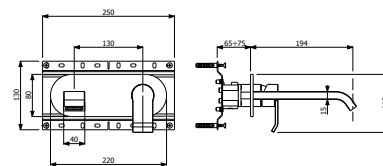

STYLE

589.80.060 - Single lever washbasin mixer without pop-up waste

589.80.061 - High single lever washbasin mixer without pop-up waste

589.80.064 - Concealed single lever washbasin mixer with spout

589.80.065 - Concealed Two-hole washbasin mixer with spout