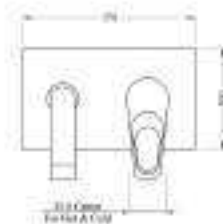

Product Description - Single Lever Wall
Mounted Basin Mixer - Concealed Part
589.47.816 - Chrome

Product Description - Single Lever Long
Body Basin Mixer
589.47.810 - Chrome

Product Description - Pillar Tap
589.47.800 - Chrome