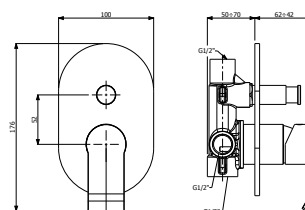

589.80.068 - Wall-mounted bath spout

589.80.072 - External part of single lever shower mixer

589.80.069 - Concealed part of single lever shower mixer

589.80.071 - External part of bath / shower mixer with diverter