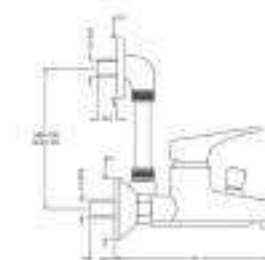

Product Description - Single Lever Wall Mixer with L Bend
589.47.664 - Chrome