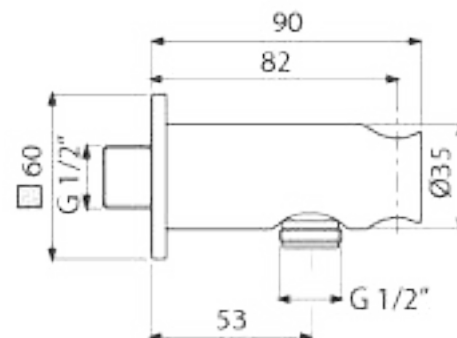

589.80.129 - External part of bath / shower mixer with diverter

589.80.070 : concealed part of bath /shower mixer with diverter

589.80.133 - Chrome Wall-mounted bath spout

589.80.138 - Chrome Water connection G 1/2\"/>