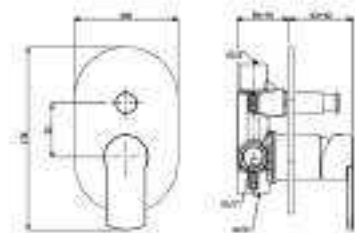

589.80.070 - Concealed part of bath / shower mixer with diverter