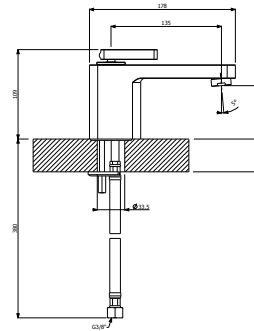

589.80.181- Medium single lever washbasin mixer without pop-up waste

589.80.183- Concealed single lever washbasin mixer with spout

589.80.200 - Concealed two-hole washbasin mixer with spout

589.80.195- Wall-mounted bath spout

589.80.198 - Water connection G1/2" built-in shower with fixed fastening

589.80.185- External part for wall-mounted shower mixer

589.80.186- Concealed part of single lever shower mixer

589.80.187- External parts for wall-mounted shower mixer with diverter