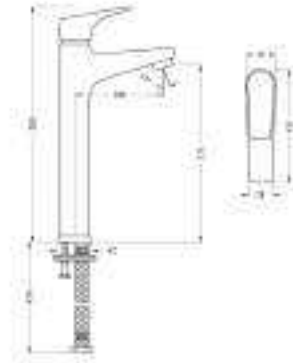

Product Description - Single Lever
Long Body Basin Mixer 265 mm
589.47.657 - Chrome

Product Description - Pillar Tap
589.47.650 - Chrome

Product Description - Long Body Pillar Tap - 240 mm
589.47.651 - Chrome