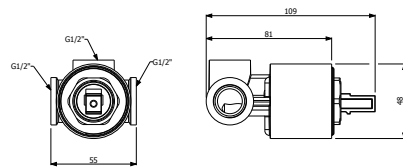

589.80.215- External part for wall-mounted shower mixer with diverter