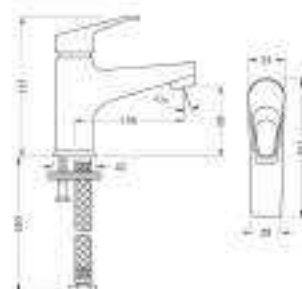

589.80.068 - Wall-mounted bath spout

589.80.072 - External part of single lever shower mixer

589.80.069 - Concealed part of single lever shower mixer

589.80.071 - External part of bath / shower mixer with diverter

Product Description - Single Lever Wall
Mounted Basin Mixer - Concealed Part
589.47.816 - Chrome

Product Description - Single Lever Long
Body Basin Mixer
589.47.810 - Chrome

Product Description - Pillar Tap
589.47.800 - Chrome

Product Description - Long Body Pillar Tap
240mm
589.47.801 - Chrome

Product Description - Single Lever Concealed Diverter
(Bath & Shower) - Exposed Part
589.47.819 - Chrome

Product Description - Single Lever Concealed Diverter
(Bath & Shower) - Concealed Part
589.47.818 - Chrome