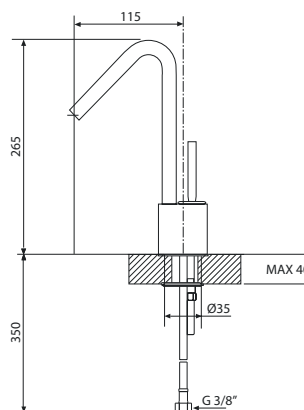

589.80.198 - Water connection G1/2" built-in shower with fixed fastening

589.80.185- External part for wall-mounted shower mixer

589.80.186- Concealed part of single lever shower mixer

589.80.187- External parts for wall-mounted shower mixer with diverter

589.80.125 - Concealed single lever washbasin mixer with spout

589.80.124 - Concealed two-hole washbasin mixer with spout

589.80.127 - External part of single lever shower mixer

589.80.069 - Concealed part of single lever shower mixer

589.80.129 - External part of bath / shower mixer with diverter

589.80.070 : concealed part of bath /shower mixer with diverter

589.80.133 - Chrome Wall-mounted bath spout

589.80.138 - Chrome Water connection G 1/2\"/>

LURE

589.80.210- Single lever washbasin mixer without pop-up waste

589.80.211- Medium single lever washbasin mixer without pop-up waste

589.80.159- Water connection G1/2" built-in shower with fixed fastening