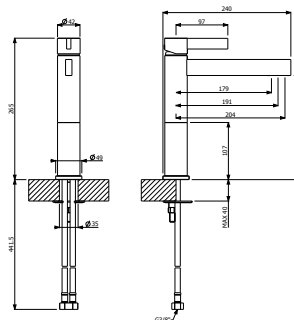

589.80.198 - Water connection G1/2" built-in shower with fixed fastening

589.80.185- External part for wall-mounted shower mixer

589.80.186- Concealed part of single lever shower mixer

589.80.187- External parts for wall-mounted shower mixer with diverter

589.80.199- Concealed part of bath / shower mixer with diverter

STILT

589.80.120- Single lever washbasin mixer without pop-up waste

589.80.121- Medium single lever washbasin mixer without pop-up waste

589.80.122 - High single lever washbasin mixer without pop-up waste

589.80.125 - Concealed single lever washbasin mixer with spout

589.80.124 - Concealed two-hole washbasin mixer with spout

589.80.127 - External part of single lever shower mixer

589.80.069 - Concealed part of single lever shower mixer