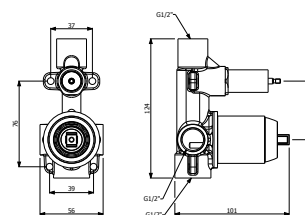

589.80.213- External part for wall-mounted shower mixer

589.80.214- Concealed part of single lever shower mixer

589.80.215- External part for wall-mounted shower mixer with diverter

589.80.070- Concealed part of bath / shower mixer with diverter