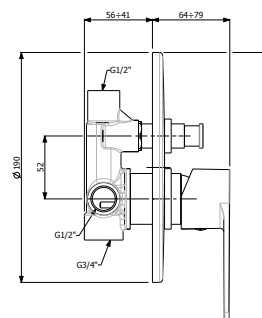

GROOVE

589.80.150- Single lever washbasin mixer without pop-up waste

589.80.154- External part of single lever shower mixer

589.80.069 - Concealed part of single lever shower mixer

589.80.156 - External part of bath / shower mixer with diverter