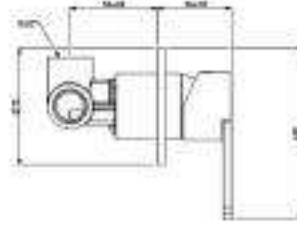

589.80.091 - High single lever washbasin mixer without pop up waste

589.80.094 - Concealed single lever washbasin mixer with spout

589.80.095 - Concealed two-hole washbasin mixer with spout

589.80.073 - External part of single lever shower mixer