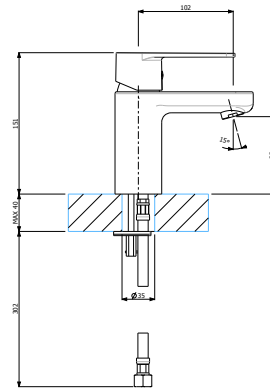

589.80.213- External part for wall-mounted shower mixer

589.80.214- Concealed part of single lever shower mixer

589.80.215- External part for wall-mounted shower mixer with diverter

589.80.070- Concealed part of bath / shower mixer with diverter

GROOVE

589.80.150- Single lever washbasin mixer without pop-up waste

589.80.154- External part of single lever shower mixer

589.80.069 - Concealed part of single lever shower mixer

589.80.156 - External part of bath / shower mixer with diverter