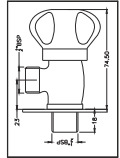

2545 J Concealed Stop Cock 15 mm
MRP 1056/-