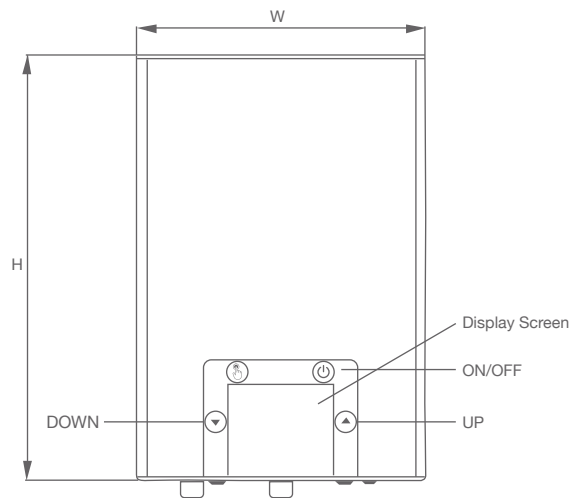

## Product Specifications

Details	Insta Prime (Digital) 3 Phase			Insta Prime (Digital) Single Phase		
Rated Wattage	9/12/18/24 kW			9 kW		
Voltage / Frequency (V/Hz)	400V/50Hz			230V/50Hz		
Temperature Range	25°C to 70°C			30°C to 55°C		
Working Pressure (Mpa)	0.8			0.6		
Inlet / Outlet Connection (Inch)	1/2			1/2		
Warranty	3 Years on heating element 1 Year on other components			3 Years on heating element 1 Year on other components		
Product Dimensions (in mm)	W	H	D	W	H	D
	260	385	90	215	360	60