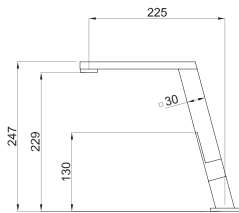

Thermic Shocks Resistance

MIXERS

Blade

Lever mixer with inclined swivel spout.

Mixer hole dimensions: Ø 35 mm.

Aluminium

Chrome

Cat. Model	Finish	MRP (R s.)
Blade A	Aluminum	53,010/-
Blade C	Chrome	50,350/-

Bridge

Lever mixer with swivel spout.

Mixer hole dimensions: Ø 35 mm.

Aluminium

Chrome

Cat. Model	Finish	MRP (R s.)
Bridge A	Aluminum	27,075/-
Bridge C	Chrome	26,125/-

Dove Plus

Lever mixer with high swivel spout and pull-out shower.

Mixer hole dimensions: Ø 35 mm.

79 Aluminium

Chrome

Cat. Model	Finish	MRP (R s.)
Dove Plus A	Aluminum	51,775/-
Dove Plus C	Chrome	49,875/-

shower : extractable shower