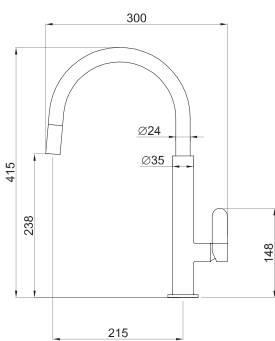

Thermic Shocks Resistance

MIXERS

Blade

Lever mixer with inclined swivel spout.

Mixer hole dimensions: Ø 35 mm.

Aluminium

Chrome

Cat. Model	Finish	MRP (R s.)
Blade A	Aluminum	53,010/-
Blade C	Chrome	50,350/-

Bridge

Lever mixer with swivel spout.

Mixer hole dimensions: Ø 35 mm.

Aluminium

Chrome

Cat. Model	Finish	MRP (R s.)
Bridge A	Aluminum	27,075/-
Bridge C	Chrome	26,125/-

Dove Plus

Lever mixer with high swivel spout and pull-out shower.

Mixer hole dimensions: Ø 35 mm.

79 Aluminium

Chrome

Cat. Model	Finish	MRP (R s.)
Dove Plus A	Aluminum	51,775/-
Dove Plus C	Chrome	49,875/-

shower : extractable shower