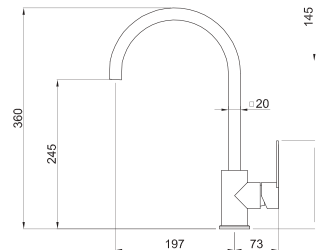

Thermic Shocks Resistance

MIXERS

Blade

Lever mixer with inclined swivel spout.

Mixer hole dimensions: Ø 35 mm.

Aluminium

Chrome

Cat. Model	Finish	MRP (R s.)
Blade A	Aluminum	53,010/-
Blade C	Chrome	50,350/-

Bridge

Lever mixer with swivel spout.

Mixer hole dimensions: Ø 35 mm.

Aluminium

Chrome

Cat. Model	Finish	MRP (R s.)
Bridge A	Aluminum	27,075/-
Bridge C	Chrome	26,125/-

Dove Plus

Lever mixer with high swivel spout and pull-out shower.

Mixer hole dimensions: Ø 35 mm.

79 Aluminium

Chrome

Cat. Model	Finish	MRP (R s.)
Dove Plus A	Aluminum	51,775/-
Dove Plus C	Chrome	49,875/-

shower : extractable shower