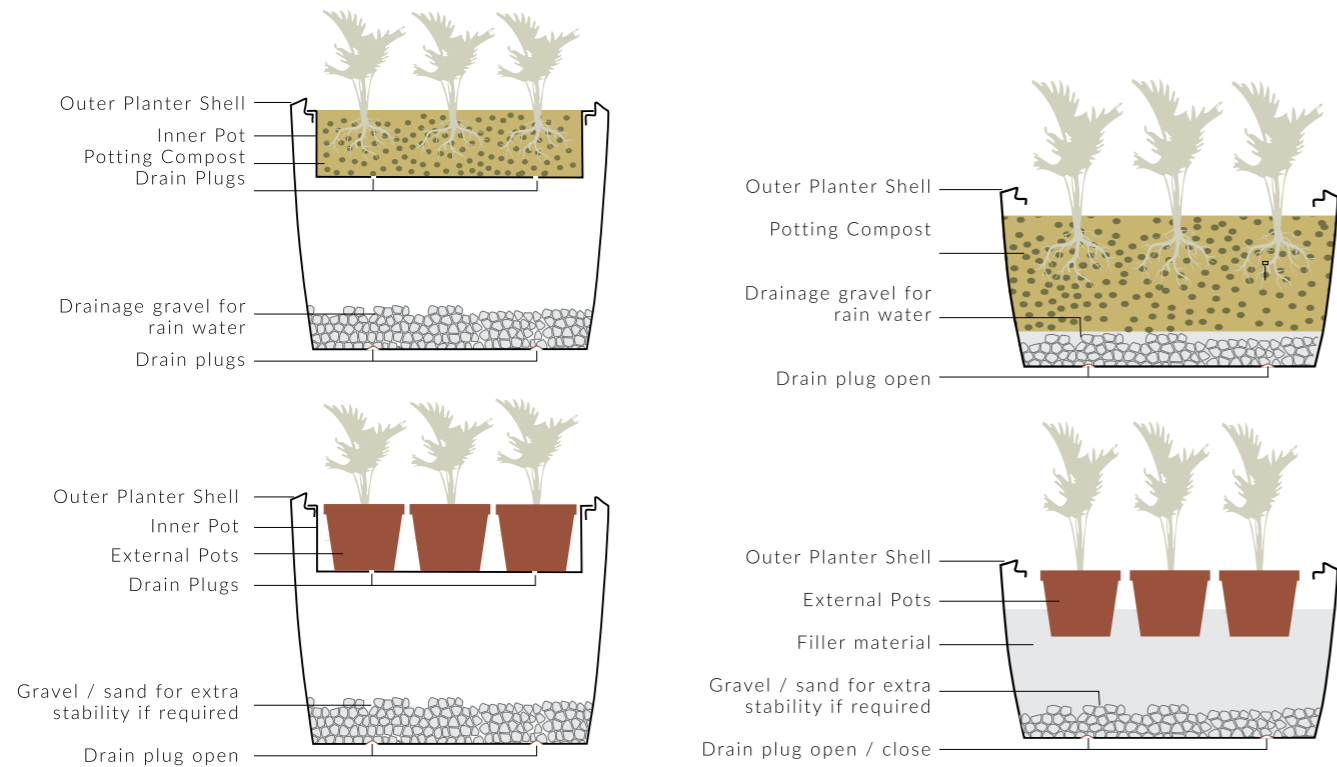

Linea 12090 SW, Linea 9060 SW, Linea 9040 SW. All Sicilian Grey

LINEA SW

Linea 12090 SW Sicilian Grey

Linea 12090 SW, Linea 9060 SW. All Milano Grey

LINEA (Lee-nee-ah)

This rectangular long, narrow plant pots can create environments and segment others, like a green divider. A modern twist to a rectangle with curve edges, these three-dimensional planters are versatile and blend easily in most surroundings. Use them in a row or in a combination of different heights to create your unique space.

POTTING INSTRUCTION

SIZES *

LINEA 6040 SW
55 Lts
Tray 10 Lts

LINEA 9040 SW
85 Lts
Tray 19 Lts

LINEA 9060 SW
140 Lts
Tray 19 Lts

LINEA 12090 SW
340 Lts
Tray 42 Lts

AVAILABLE IN

GRANITE FINISH

Our Linea planters come with a detachable tray making it one of our most versatile creations.

Vol: xxx Lts.

*ALL DIMENSIONS IN CENTIMETRES