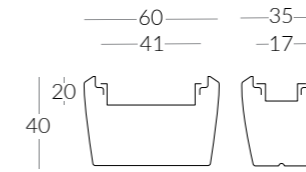

Linea 12090 SW, Linea 9060 SW, Linea 9040 SW. All Sicilian Grey

LINEA SW

Linea 12090 SW Sicilian Grey

Linea 12090 SW, Linea 9060 SW. All Milano Grey

LINEA (Lee-nee-ah)

This rectangular long, narrow plant pots can create environments and segment others, like a green divider. A modern twist to a rectangle with curve edges, these three-dimensional planters are versatile and blend easily in most surroundings. Use them in a row or in a combination of different heights to create your unique space.

POTTING INSTRUCTION

SIZES *

LINEA 6040 SW
55 Lts
Tray 10 Lts

LINEA 9040 SW
85 Lts
Tray 19 Lts

LINEA 9060 SW
140 Lts
Tray 19 Lts

LINEA 12090 SW
340 Lts
Tray 42 Lts

AVAILABLE IN

GRANITE FINISH

Our Linea planters come with a detachable tray making it one of our most versatile creations.

Vol: xxx Lts.

*ALL DIMENSIONS IN CENTIMETRES