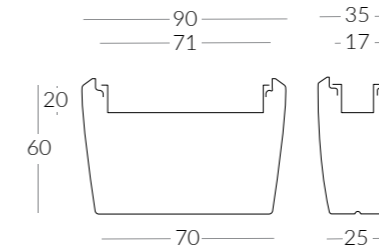

Linea 12090 SW, Linea 9060 SW, Linea 9040 SW. All Sicilian Grey

LINEA SW

Linea 12090 SW Sicilian Grey

Linea 12090 SW, Linea 9060 SW. All Milano Grey

LINEA (Lee-nee-ah)

This rectangular long, narrow plant pots can create environments and segment others, like a green divider. A modern twist to a rectangle with curve edges, these three-dimensional planters are versatile and blend easily in most surroundings. Use them in a row or in a combination of different heights to create your unique space.

POTTING INSTRUCTION

SIZES *

LINEA 6040 SW
55 Lts
Tray 10 Lts

LINEA 9040 SW
85 Lts
Tray 19 Lts

LINEA 9060 SW
140 Lts
Tray 19 Lts

LINEA 12090 SW
340 Lts
Tray 42 Lts

AVAILABLE IN

GRANITE FINISH

Our Linea planters come with a detachable tray making it one of our most versatile creations.

Vol: xxx Lts.

*ALL DIMENSIONS IN CENTIMETRES