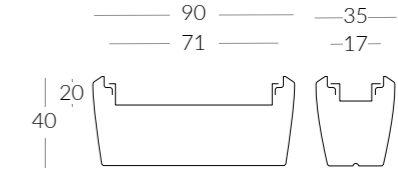

Linea 12090 SW, Linea 9060 SW, Linea 9040 SW. All Sicilian Grey

LINEA SW

Linea 12090 SW Sicilian Grey

Linea 12090 SW, Linea 9060 SW. All Milano Grey

LINEA (Lee-nee-ah)

This rectangular long, narrow plant pots can create environments and segment others, like a green divider. A modern twist to a rectangle with curve edges, these three-dimensional planters are versatile and blend easily in most surroundings. Use them in a row or in a combination of different heights to create your unique space.

POTTING INSTRUCTION

SIZES *

LINEA 6040 SW
55 Lts
Tray 10 Lts

LINEA 9040 SW
85 Lts
Tray 19 Lts

LINEA 9060 SW
140 Lts
Tray 19 Lts

LINEA 12090 SW
340 Lts
Tray 42 Lts

AVAILABLE IN

GRANITE FINISH

Our Linea planters come with a detachable tray making it one of our most versatile creations.

Vol: xxx Lts.

*ALL DIMENSIONS IN CENTIMETRES