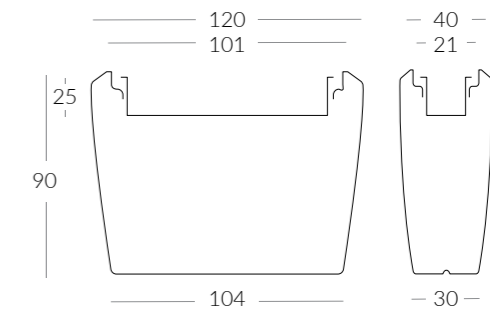

Linea 12090 SW, Linea 9060 SW, Linea 9040 SW. All Sicilian Grey

LINEA SW

Linea 12090 SW Sicilian Grey

Linea 12090 SW, Linea 9060 SW. All Milano Grey

LINEA (Lee-nee-ah)

This rectangular long, narrow plant pots can create environments and segment others, like a green divider. A modern twist to a rectangle with curve edges, these three-dimensional planters are versatile and blend easily in most surroundings. Use them in a row or in a combination of different heights to create your unique space.

POTTING INSTRUCTION

SIZES *

LINEA 6040 SW
55 Lts
Tray 10 Lts

LINEA 9040 SW
85 Lts
Tray 19 Lts

LINEA 9060 SW
140 Lts
Tray 19 Lts

LINEA 12090 SW
340 Lts
Tray 42 Lts

AVAILABLE IN

GRANITE FINISH

Our Linea planters come with a detachable tray making it one of our most versatile creations.

Vol: xxx Lts.

*ALL DIMENSIONS IN CENTIMETRES