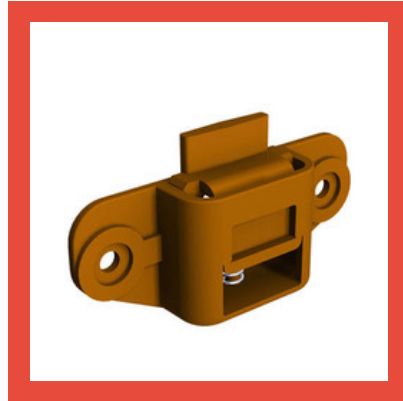

Victorian Light Stay

Georgian Stay

Round Head Stay

Side Mount Casement Stay

SAFETY LOCKS

Ball Knob Lock

Satin Brass Lock

Safety Locks

Safety Locks

BRASS HINGES

Brass L Type Hinge

Brass Hinges

Brass Ball Bearing Hinge

Brass Hinges

SLIDING SYSTEM

Sliding Door Accessories

Sliding Door Accessories

Sliding Door Accessories

Sliding Door Accessories

WINDOW DOOR HANDLES

Our Products

Stainless Steel Handle

Lever Handle

Window Handle