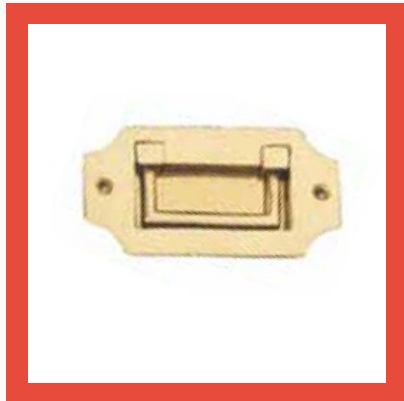

Sliding Door Accessories

Sliding Door Accessories

Sliding Door Accessories

WINDOW DOOR HANDLES

Our Products

Stainless Steel Handle

Lever Handle

Window Handle

Window Door Handles

FLUSH BOLTS

Our Products

Auto Closed Flush Bolt

Box Type Flush Bolts

Lever Action Flush Bolts

Sliding Flush Bolts

CABINET FITTINGS

Our Products

Flush Handle Cabinet Fitting

Flush Ring Cabinet Fitting

Cabinet Fitting

Cabinet Fittings

DOOR PARTS

Our Products

Decoration Cover of Lower Beam