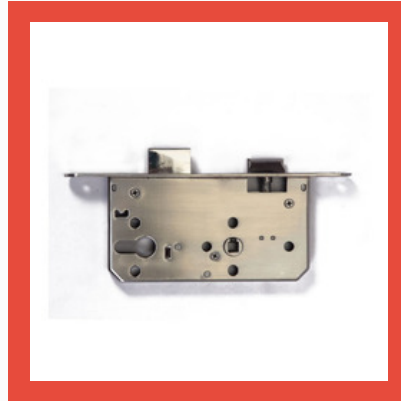

STAINLESS STEEL HINGES

L Hinges

Ball Bearing Hinge

Invisible Hinge

Spring Loaded Self Closing (Single Action)

SURFACE BOLTS

Brass Tower Bolt with 12.7MM Rod

Spring Type Surface Bolt

Victorian Light Stay

Georgian Stay

Round Head Stay

Side Mount Casement Stay

SAFETY LOCKS

Ball Knob Lock

Satin Brass Lock

Safety Locks

Safety Locks

BRASS HINGES

Brass L Type Hinge

Brass Hinges

Brass Ball Bearing Hinge

Brass Hinges

SLIDING SYSTEM

Sliding Door Accessories