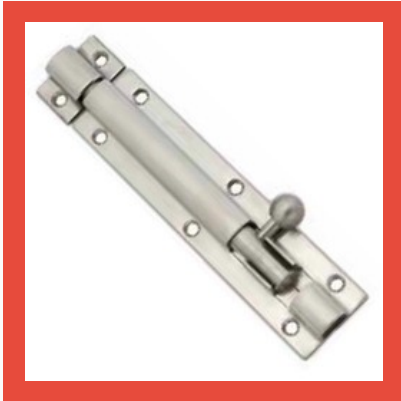

Window Door Handles

FLUSH BOLTS

Our Products

Auto Closed Flush Bolt

Box Type Flush Bolts

Lever Action Flush Bolts

Sliding Flush Bolts

CABINET FITTINGS

Our Products

Flush Handle Cabinet Fitting

Flush Ring Cabinet Fitting

Cabinet Fitting

Cabinet Fittings

DOOR PARTS

Our Products

Decoration Cover of Lower Beam

Decoration Cover of Upper Beam

High Precision Vertical Roller Bearing

Door Handles Has Bolt

TOWER BOLTS

Tower Bolt

Solid Extruded Brass Tower Bolts

Concealed Tower Bolt Rod

CABIN HOOKS

Our Products

Light Cabin Hooks

Heavy Hooks

Decorative Heavy

OTHER PRODUCTS:

Proximity Cards for Access Control & Time Attendance

Floor Fixing Heavy Door Stopper

Electronic Cabinet Lock