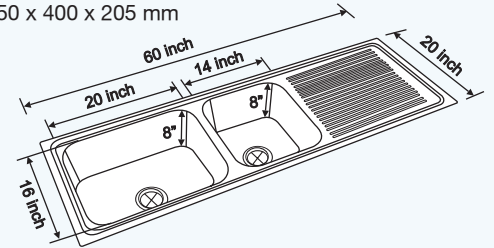

M. LUSTER TWIN 10" & M. LUSTER TWIN 8"

CODE : NK DBSD14 G/M & NK DBSD15 G/M

Specification

OVERALL SIZE: 60 x 20 inch 1525 x 510 mm	FINISH: Matt & Gloss
BOWL SIZE: 20 x 16 x 10/8 inch (DB) 510 x 410 x 255/205 mm	PROFILE: Lay-On

Double Bowl Single Drainer

- Inset • Undermount • Lay-on / Beeded

INSET 6020 OHBSD (R)

CODE : NK DBSD2 M

Specification

OVERALL SIZE: 60 x 20 inch 1525 x 510 mm	FINISH: Matt
BOWL SIZE: 20 x 16 x 8 inch 510 x 410 x 205 mm 14 x 16 x 8 inch 350 x 400 x 205 mm	PROFILE: Inset

CODE : NK DBSD19 G/M

Specification

OVERALL SIZE: 54 x 18 inch 1370 x 460 mm	FINISH: Matt & Gloss
BOWL SIZE: 17 x 15 x 9 inch (DB) 430 x 380 x 230 mm	PROFILE: Lay-on

ALEXENDER 5418 DBSD

JUNIOR LUSTER TWIN 8"

CODE : NK DBSD16 G/M

Specification

OVERALL SIZE: 54 x 18 inch 1370 x 460 mm	FINISH: Matt & Gloss
BOWL SIZE: 16 x 14 x 8 inch (DB) 400 x 350 x 205 mm	PROFILE: Lay-on

Double Bowl Single Drainer

• Inset • Undermount • Lay-on / Beeded