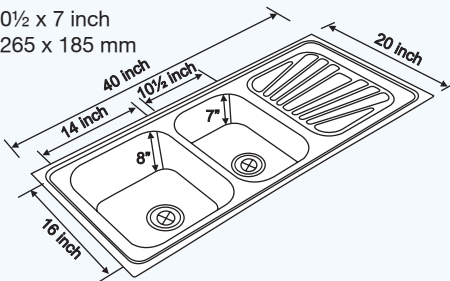

CODE : NK DBSD20 G/M

Specification

OVERALL SIZE:	FINISH:
48 x 20 inch 1220 x 510 mm	Matt & Gloss
BOWL SIZE:	PROFILE:
14 x 16 x 8 inch (DB) 350 x 400 x 205 mm	Beeded

Double Bowl Single Drainer

• Inset • Undermount • Lay-on / Beeded

• Inset • Undermount • Lay-on / Beeded

CORNETO 4520 OHBSD

CODE : NK DBSD18 G/M

Specification

OVERALL SIZE: 45½ x 20½ inch 1155 x 520 mm	FINISH: Matt & Gloss
BOWL SIZE: 20 x 16 x 8 inch 510 x 410 x 205 mm 16 x 10½ x 7 inch 410 x 265 x 185 mm	PROFILE: Lay-on & Beeded

CODE : NK DBSD17 G/M

Specification

OVERALL SIZE: 40 x 20 inch 1015 x 510 mm	FINISH: Matt & Gloss
BOWL SIZE: 16 x 14 x 8 inch 400 x 350 x 205 mm 16 x 10½ x 7 inch 410 x 265 x 185 mm	PROFILE: Lay-on & Beeded

AMILO 4020 OHBSD

INSET 4020 OHBSD (R)

CODE : NK DBSD4 M

Specification

OVERALL SIZE: 40 x 20 inch 1015 x 510 mm	FINISH: Matt
BOWL SIZE: 14 x 16 x 8 inch 350 x 400 x 205 mm 5½ x 13 x 4½ inch 140 x 325 x 115 mm	PROFILE: Inset