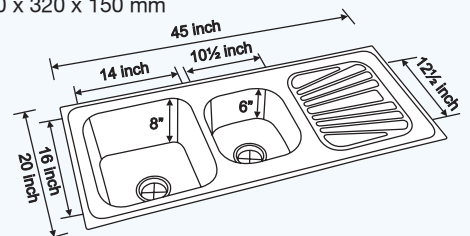

INSET LN 5020 DBSD (R)

CODE : NK DBSD5 L

Specification

OVERALL SIZE: 50 x 20 inch 1270 x 510 mm	FINISH: Linen
BOWL SIZE: 14 x 16 x 8 inch 350 x 400 x 205 mm 14 x 16 x 7 inch 350 x 400 x 180 mm	PROFILE: Inset

CODE : NK DBSD1 M

Specification

OVERALL SIZE: 48 x 20 inch 1220 x 510 mm	FINISH: Matt
14 x 16 x 8 inch (DB) 350 x 400 x 205 mm	PROFILE: Inset

INSET 4820 DBSD (R)

INSET 4520 OHBSD (R)

CODE : NK DBSD3 M

Specification

OVERALL SIZE: 45 x 20 inch 1145 x 510 mm	FINISH: Matt
BOWL SIZE: 14 x 16 x 8 inch 350 x 400 x 205 mm 10½ x 12½ x 6 inch 270 x 320 x 150 mm	PROFILE: Inset

Double Bowl Single Drainer

• Inset • Undermount • Lay-on / Beeded

CODE : NK DBSD20 G/M

Specification

OVERALL SIZE:	FINISH:
48 x 20 inch 1220 x 510 mm	Matt & Gloss
BOWL SIZE:	PROFILE:
14 x 16 x 8 inch (DB) 350 x 400 x 205 mm	Beeded

Double Bowl Single Drainer

• Inset • Undermount • Lay-on / Beeded