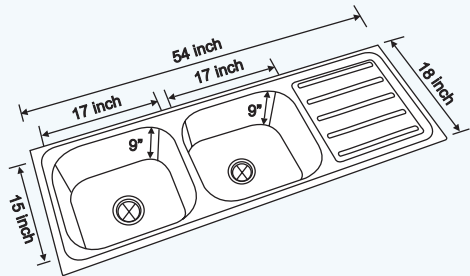

M. LUSTER TWIN 10" & M. LUSTER TWIN 8"

CODE : NK DBSD14 G/M & NK DBSD15 G/M

Specification

OVERALL SIZE: 60 x 20 inch 1525 x 510 mm	FINISH: Matt & Gloss
BOWL SIZE: 20 x 16 x 10/8 inch (DB) 510 x 410 x 255/205 mm	PROFILE: Lay-On

Double Bowl Single Drainer

- Inset • Undermount • Lay-on / Beeded

INSET 6020 OHBSD (R)

CODE : NK DBSD2 M

Specification

OVERALL SIZE: 60 x 20 inch 1525 x 510 mm	FINISH: Matt
BOWL SIZE: 20 x 16 x 8 inch 510 x 410 x 205 mm 14 x 16 x 8 inch 350 x 400 x 205 mm	PROFILE: Inset

CODE : NK DBSD19 G/M

Specification

OVERALL SIZE: 54 x 18 inch 1370 x 460 mm	FINISH: Matt & Gloss
BOWL SIZE: 17 x 15 x 9 inch (DB) 430 x 380 x 230 mm	PROFILE: Lay-on

ALEXENDER 5418 DBSD

JUNIOR LUSTER TWIN 8"

CODE : NK DBSD16 G/M

Specification

OVERALL SIZE: 54 x 18 inch 1370 x 460 mm	FINISH: Matt & Gloss
BOWL SIZE: 16 x 14 x 8 inch (DB) 400 x 350 x 205 mm	PROFILE: Lay-on

Double Bowl Single Drainer

• Inset • Undermount • Lay-on / Beeded