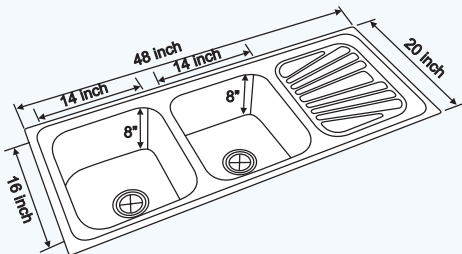

CODE : NK DBSD16 G/M

Specification

OVERALL SIZE: 54 x 18 inch 1370 x 460 mm	FINISH: Matt & Gloss
BOWL SIZE: 16 x 14 x 8 inch (DB) 400 x 350 x 205 mm	PROFILE: Lay-on

Double Bowl Single Drainer

• Inset • Undermount • Lay-on / Beeded

INSET LN 5020 DBSD (R)

CODE : NK DBSD5 L

Specification

OVERALL SIZE: 50 x 20 inch 1270 x 510 mm	FINISH: Linen
BOWL SIZE: 14 x 16 x 8 inch 350 x 400 x 205 mm 14 x 16 x 7 inch 350 x 400 x 180 mm	PROFILE: Inset

CODE : NK DBSD1 M

Specification

OVERALL SIZE: 48 x 20 inch 1220 x 510 mm	FINISH: Matt
14 x 16 x 8 inch (DB) 350 x 400 x 205 mm	PROFILE: Inset

INSET 4820 DBSD (R)

INSET 4520 OHBSD (R)

CODE : NK DBSD3 M

Specification

OVERALL SIZE: 45 x 20 inch 1145 x 510 mm	FINISH: Matt
BOWL SIZE: 14 x 16 x 8 inch 350 x 400 x 205 mm 10½ x 12½ x 6 inch 270 x 320 x 150 mm	PROFILE: Inset

Double Bowl Single Drainer

• Inset • Undermount • Lay-on / Beeded