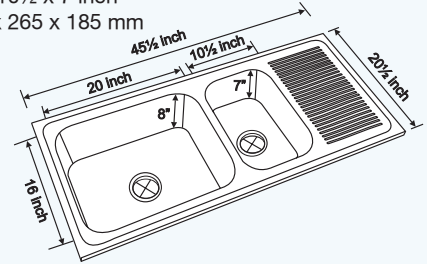

CODE : NK DBSD20 G/M

Specification

OVERALL SIZE:	FINISH:
48 x 20 inch 1220 x 510 mm	Matt & Gloss
BOWL SIZE:	PROFILE:
14 x 16 x 8 inch (DB) 350 x 400 x 205 mm	Beeded

Double Bowl Single Drainer

• Inset • Undermount • Lay-on / Beeded

• Inset • Undermount • Lay-on / Beeded

CORNETO 4520 OHBSD

CODE : NK DBSD18 G/M

Specification

OVERALL SIZE: 45½ x 20½ inch 1155 x 520 mm	FINISH: Matt & Gloss
BOWL SIZE: 20 x 16 x 8 inch 510 x 410 x 205 mm 16 x 10½ x 7 inch 410 x 265 x 185 mm	PROFILE: Lay-on & Beeded

CODE : NK DBSD17 G/M

Specification

OVERALL SIZE: 40 x 20 inch 1015 x 510 mm	FINISH: Matt & Gloss
BOWL SIZE: 16 x 14 x 8 inch 400 x 350 x 205 mm 16 x 10½ x 7 inch 410 x 265 x 185 mm	PROFILE: Lay-on & Beeded

AMILO 4020 OHBSD

INSET 4020 OHBSD (R)

CODE : NK DBSD4 M

Specification

OVERALL SIZE: 40 x 20 inch 1015 x 510 mm	FINISH: Matt
BOWL SIZE: 14 x 16 x 8 inch 350 x 400 x 205 mm 5½ x 13 x 4½ inch 140 x 325 x 115 mm	PROFILE: Inset