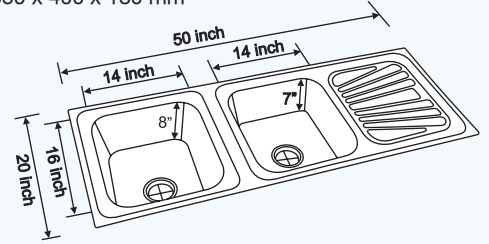

CODE : NK DBSD19 G/M

Specification

OVERALL SIZE: 54 x 18 inch 1370 x 460 mm	FINISH: Matt & Gloss
BOWL SIZE: 17 x 15 x 9 inch (DB) 430 x 380 x 230 mm	PROFILE: Lay-on

ALEXENDER 5418 DBSD

JUNIOR LUSTER TWIN 8"

CODE : NK DBSD16 G/M

Specification

OVERALL SIZE: 54 x 18 inch 1370 x 460 mm	FINISH: Matt & Gloss
BOWL SIZE: 16 x 14 x 8 inch (DB) 400 x 350 x 205 mm	PROFILE: Lay-on

Double Bowl Single Drainer

• Inset • Undermount • Lay-on / Beeded

INSET LN 5020 DBSD (R)

CODE : NK DBSD5 L

Specification

OVERALL SIZE: 50 x 20 inch 1270 x 510 mm	FINISH: Linen
BOWL SIZE: 14 x 16 x 8 inch 350 x 400 x 205 mm 14 x 16 x 7 inch 350 x 400 x 180 mm	PROFILE: Inset

OVERALL SIZE: 45 x 20 inch 1145 x 510 mm	FINISH: Matt
BOWL SIZE: 14 x 16 x 8 inch 350 x 400 x 205 mm 10½ x 12½ x 6 inch 270 x 320 x 150 mm	PROFILE: Inset

Double Bowl Single Drainer

• Inset • Undermount • Lay-on / Beeded