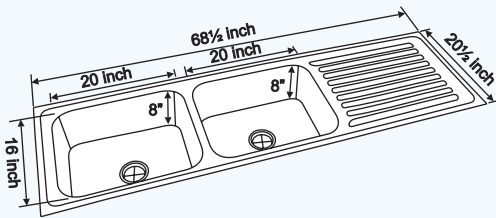

Double Bowl Single Drainer

- Inset • Undermount • Lay-on / Beeded

STATE LINE DBSD 4819 RHS/LHS

CODE : NK DBSD21 M

Specification

OVERALL SIZE: 48 x 19¼ inch 1220 x 490 mm	FINISH: Matt	THICKNESS: 1.2 mm
BOWL SIZE: 17½ x 16 x 8 inch (DB) 445 x 410 x 205 mm	PROFILE: Undermount	

CODE : NK DBSD12 G/M & NK DBSD13 G/M

Specification

OVERALL SIZE: 68½ x 20½ inch 1740 x 515 mm	FINISH: Matt & Gloss
BOWL SIZE: 20 x 16 x 10/8 inch (DB) 510 x 410 x 255/205 mm	PROFILE: Lay-on

LUSTER TWIN 10" & LUSTER TWIN 8"

Double Bowl Single Drainer

- Inset • Undermount • Lay-on / Beeded

INSET 6020 OHBSD (R)

CODE : NK DBSD2 M

Specification

OVERALL SIZE: 60 x 20 inch 1525 x 510 mm	FINISH: Matt
BOWL SIZE: 20 x 16 x 8 inch 510 x 410 x 205 mm 14 x 16 x 8 inch 350 x 400 x 205 mm	PROFILE: Inset

CODE : NK DBSD16 G/M

Specification

OVERALL SIZE: 54 x 18 inch 1370 x 460 mm	FINISH: Matt & Gloss
BOWL SIZE: 16 x 14 x 8 inch (DB) 400 x 350 x 205 mm	PROFILE: Lay-on

Double Bowl Single Drainer

• Inset • Undermount • Lay-on / Beeded