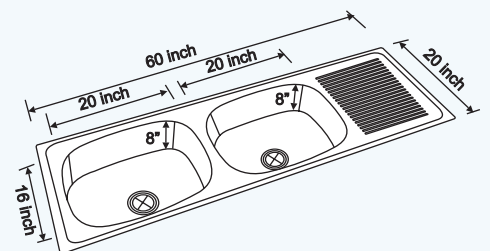

CODE : NK DBSD12 G/M & NK DBSD13 G/M

Specification

OVERALL SIZE: 68½ x 20½ inch 1740 x 515 mm	FINISH: Matt & Gloss
BOWL SIZE: 20 x 16 x 10/8 inch (DB) 510 x 410 x 255/205 mm	PROFILE: Lay-on

LUSTER TWIN 10" & LUSTER TWIN 8"

M. LUSTER TWIN 10" & M. LUSTER TWIN 8"

CODE : NK DBSD14 G/M & NK DBSD15 G/M

Specification

OVERALL SIZE: 60 x 20 inch 1525 x 510 mm	FINISH: Matt & Gloss
BOWL SIZE: 20 x 16 x 10/8 inch (DB) 510 x 410 x 255/205 mm	PROFILE: Lay-On

Double Bowl Single Drainer

- Inset • Undermount • Lay-on / Beeded

INSET 6020 OHBSD (R)

CODE : NK DBSD2 M

Specification

OVERALL SIZE: 60 x 20 inch 1525 x 510 mm	FINISH: Matt
BOWL SIZE: 20 x 16 x 8 inch 510 x 410 x 205 mm 14 x 16 x 8 inch 350 x 400 x 205 mm	PROFILE: Inset

CODE : NK DBSD16 G/M

Specification

OVERALL SIZE: 54 x 18 inch 1370 x 460 mm	FINISH: Matt & Gloss
BOWL SIZE: 16 x 14 x 8 inch (DB) 400 x 350 x 205 mm	PROFILE: Lay-on

Double Bowl Single Drainer

• Inset • Undermount • Lay-on / Beeded