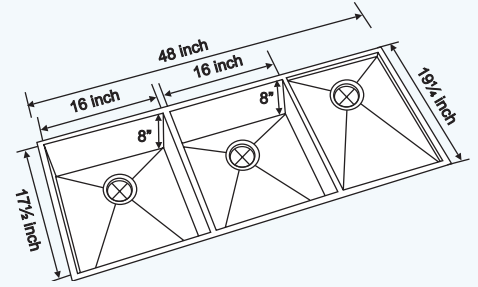

Double Bowl Single Drainer

- Inset • Undermount • Lay-on / Beeded

STATE LINE DBSD 4819 RHS/LHS

CODE : NK DBSD21 M

Specification

OVERALL SIZE: 48 x 19¼ inch 1220 x 490 mm	FINISH: Matt	THICKNESS: 1.2 mm
BOWL SIZE: 17½ x 16 x 8 inch (DB) 445 x 410 x 205 mm	PROFILE: Undermount	

CODE : NK DBSD12 G/M & NK DBSD13 G/M

Specification

OVERALL SIZE: 68½ x 20½ inch 1740 x 515 mm	FINISH: Matt & Gloss
BOWL SIZE: 20 x 16 x 10/8 inch (DB) 510 x 410 x 255/205 mm	PROFILE: Lay-on

LUSTER TWIN 10" & LUSTER TWIN 8"

M. LUSTER TWIN 10" & M. LUSTER TWIN 8"

CODE : NK DBSD14 G/M & NK DBSD15 G/M

Specification

OVERALL SIZE: 60 x 20 inch 1525 x 510 mm	FINISH: Matt & Gloss
BOWL SIZE: 20 x 16 x 10/8 inch (DB) 510 x 410 x 255/205 mm	PROFILE: Lay-On

Double Bowl Single Drainer

- Inset • Undermount • Lay-on / Beeded

INSET 6020 OHBSD (R)

CODE : NK DBSD2 M

Specification

OVERALL SIZE: 60 x 20 inch 1525 x 510 mm	FINISH: Matt
BOWL SIZE: 20 x 16 x 8 inch 510 x 410 x 205 mm 14 x 16 x 8 inch 350 x 400 x 205 mm	PROFILE: Inset