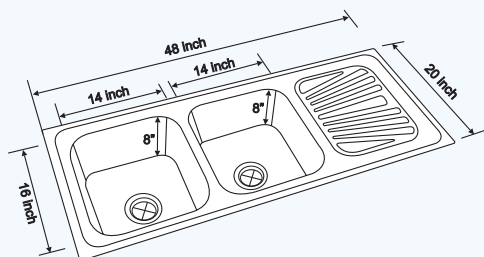

INSET LN 5020 DBSD (R)

CODE : NK DBSD5 L

Specification

OVERALL SIZE: 50 x 20 inch 1270 x 510 mm	FINISH: Linen
BOWL SIZE: 14 x 16 x 8 inch 350 x 400 x 205 mm 14 x 16 x 7 inch 350 x 400 x 180 mm	PROFILE: Inset

CODE : NK DBSD1 M

Specification

OVERALL SIZE: 48 x 20 inch 1220 x 510 mm	FINISH: Matt
14 x 16 x 8 inch (DB) 350 x 400 x 205 mm	PROFILE: Inset

INSET 4820 DBSD (R)

INSET 4520 OHBSD (R)

CODE : NK DBSD3 M

Specification

OVERALL SIZE: 45 x 20 inch 1145 x 510 mm	FINISH: Matt
BOWL SIZE: 14 x 16 x 8 inch 350 x 400 x 205 mm 10½ x 12½ x 6 inch 270 x 320 x 150 mm	PROFILE: Inset

Double Bowl Single Drainer

• Inset • Undermount • Lay-on / Beeded

CODE : NK DBSD20 G/M

Specification

OVERALL SIZE:	FINISH:
48 x 20 inch 1220 x 510 mm	Matt & Gloss
BOWL SIZE:	PROFILE:
14 x 16 x 8 inch (DB) 350 x 400 x 205 mm	Beeded

Double Bowl Single Drainer

• Inset • Undermount • Lay-on / Beeded