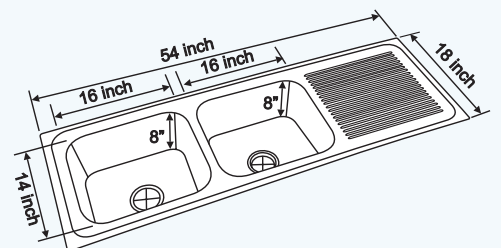

Double Bowl Single Drainer

- Inset • Undermount • Lay-on / Beeded

INSET 6020 OHBSD (R)

CODE : NK DBSD2 M

Specification

OVERALL SIZE: 60 x 20 inch 1525 x 510 mm	FINISH: Matt
BOWL SIZE: 20 x 16 x 8 inch 510 x 410 x 205 mm 14 x 16 x 8 inch 350 x 400 x 205 mm	PROFILE: Inset

CODE : NK DBSD19 G/M

Specification

OVERALL SIZE: 54 x 18 inch 1370 x 460 mm	FINISH: Matt & Gloss
BOWL SIZE: 17 x 15 x 9 inch (DB) 430 x 380 x 230 mm	PROFILE: Lay-on

ALEXENDER 5418 DBSD

JUNIOR LUSTER TWIN 8"

CODE : NK DBSD16 G/M

Specification

OVERALL SIZE: 54 x 18 inch 1370 x 460 mm	FINISH: Matt & Gloss
BOWL SIZE: 16 x 14 x 8 inch (DB) 400 x 350 x 205 mm	PROFILE: Lay-on

Double Bowl Single Drainer

• Inset • Undermount • Lay-on / Beeded

INSET LN 5020 DBSD (R)

CODE : NK DBSD5 L

Specification

OVERALL SIZE: 50 x 20 inch 1270 x 510 mm	FINISH: Linen
BOWL SIZE: 14 x 16 x 8 inch 350 x 400 x 205 mm 14 x 16 x 7 inch 350 x 400 x 180 mm	PROFILE: Inset