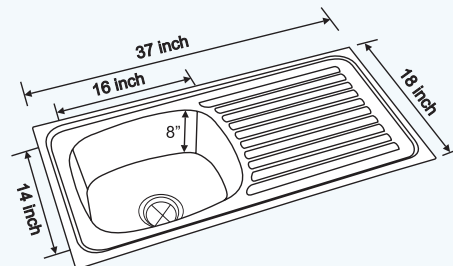

OVERALL SIZE: 36 x 20 inch 915 x 510 mm	FINISH: Matt & Gloss
BOWL SIZE: 20 x 16 x 8 inch 510 x 410 x 205 mm	PROFILE: Lay-on & Beeded

DECOR

EVO 3718 SBSD

CODE : NK SBSD19 G/M

Specification

OVERALL SIZE: 37 x 18¼ inch 940 x 465 mm	FINISH: Matt & Gloss
BOWL SIZE: 17 x 15 x 9 inch 430 x 380 x 230 mm	PROFILE: Lay-on & Beeded

Single Bowl Single Drain Board

- Inset • Undermount • Lay-on / Beeded

JPM IIND

CODE : NK SBSD20 G/M

Specification

OVERALL SIZE: 37 x 18 inch 940 x 465 mm	FINISH: Matt & Gloss
BOWL SIZE: 16 x 14 x 8 inch 400 x 350 x 205 mm	PROFILE: Lay-on & Beeded

CODE : NK SBSD5 M

Specification

OVERALL SIZE: 36 x 18 inch 915 x 460 mm	FINISH: Matt
BOWL SIZE: 16 x 14 x 8 inch 400 x 350 x 205 mm	PROFILE: Inset

INSET 3618 SBSD (R)

LAY-ON LN 3719 SBSD

CODE : NK SBSD10 L

Specification

OVERALL SIZE: 37 x 19 inch 940 x 485 mm	FINISH: Linen
BOWL SIZE: 14 x 16 x 7 inch 350 x 400 x 180 mm	PROFILE: Lay-on

Single Bowl Single Drain Board

- Inset • Undermount • Lay-on / Beeded

INSET 3820 SBSD (R)