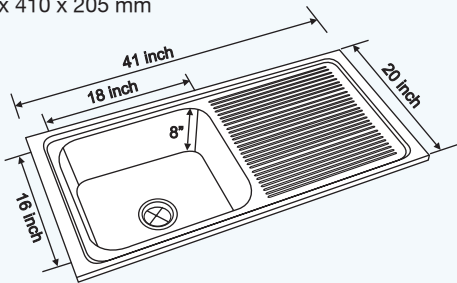

CODE : NK SBSD4 M

Specification

OVERALL SIZE: 38 x 20 inch 965 x 510 mm	FINISH: Matt
BOWL SIZE: 17 x 15 x 9 inch 430 x 385 x 230 mm	PROFILE: Inset

CODE : NK SBSD3 M

Specification

OVERALL SIZE: 40 x 20 inch 1015 x 510 mm	FINISH: Matt
BOWL SIZE: 20 x 16 x 8 inch 510 x 410 x 205 mm	PROFILE: Inset

INSET 4020 SBSD (R)

ELLYSSE (NEW)

CODE : NK SBSD18 G/M

Specification

OVERALL SIZE: 40 x 20 inch 1015 x 510 mm	FINISH: Matt & Gloss
BOWL SIZE: 20 x 16 x 8 inch 510 x 410 x 205 mm	PROFILE: Lay-on & Beeded

Single Bowl Single Drain Board

- Inset • Undermount • Lay-on / Beeded

CODE : NK SBSD7 L

Specification

OVERALL SIZE: 40 x 20 inch 1015 x 510 mm	FINISH: Linen
BOWL SIZE: 20 x 16 x 8 inch 510 x 410 x 205 mm	PROFILE: Inset

INSET LN 4020 SBSD

CODE : NK SBSD17 G/M

Specification

OVERALL SIZE: 41 x 20 inch 1040 x 510 mm	FINISH: Matt & Gloss
BOWL SIZE: 18 x 16 x 8 inch 460 x 410 x 205 mm	PROFILE: Lay-on & Beeded

BONUS

CODE : NK SBSD9 L

Specification