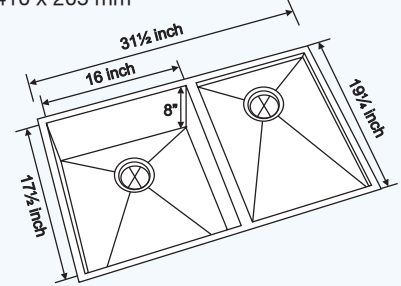

• Inset • Undermount • Lay-on / Beeded

CODE : NK SBSD24 M

Specification

OVERALL SIZE: 31½ x 19¼ inch 800 x 490 mm	FINISH: Matt	THICKNESS: 1.2 mm
BOWL SIZE: 17½ x 16 x 8 inch 445 x 410 x 205 mm	PROFILE: Undermount	

CODE : NK SBSD2 M

Specification

OVERALL SIZE: 40 x 20 inch 1015 x 510 mm	FINISH: Matt
BOWL SIZE: 14 x 16 x 8 inch 350 x 400 x 205 mm	PROFILE: Inset

CODE : NK SBSD1 M

Specification

OVERALL SIZE: 45¼ x 20¼ inch 1156 x 515 mm	FINISH: Matt
BOWL SIZE: 20 x 16 x 8 inch 510 x 410 x 205 mm	PROFILE: Inset

OVERALL SIZE: 32 x 20 inch 810 x 510 mm	FINISH: Linen
BOWL SIZE: 14 x 16 x 7 inch 350 x 400 x 180 mm	PROFILE: Inset

INSET LN 3220 SBSD (R)

INSET 3220 SBSD (R)

CODE : NK SBSD6 M

Specification

OVERALL SIZE: 32 x 20 inch 810 x 510 mm	FINISH: Matt
BOWL SIZE: 14 x 16 x 8 inch 350 x 400 x 205 mm	PROFILE: Inset

Specification

OVERALL SIZE: 37 x 19 inch 940 x 485 mm	FINISH: Linen
BOWL SIZE: 14 x 16 x 7 inch 350 x 400 x 180 mm	PROFILE: Lay-on

Single Bowl Single Drain Board

- Inset • Undermount • Lay-on / Beeded

INSET 3820 SBSD (R)