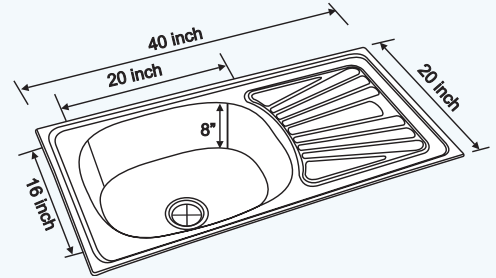

Specification

OVERALL SIZE: 37 x 19 inch 940 x 485 mm	FINISH: Linen
BOWL SIZE: 14 x 16 x 7 inch 350 x 400 x 180 mm	PROFILE: Lay-on

Single Bowl Single Drain Board

- Inset • Undermount • Lay-on / Beeded

INSET 3820 SBSD (R)

CODE : NK SBSD4 M

Specification

OVERALL SIZE: 38 x 20 inch 965 x 510 mm	FINISH: Matt
BOWL SIZE: 17 x 15 x 9 inch 430 x 385 x 230 mm	PROFILE: Inset

CODE : NK SBSD3 M

Specification

OVERALL SIZE: 40 x 20 inch 1015 x 510 mm	FINISH: Matt
BOWL SIZE: 20 x 16 x 8 inch 510 x 410 x 205 mm	PROFILE: Inset

INSET 4020 SBSD (R)

ELLYSSE (NEW)

CODE : NK SBSD18 G/M

Specification

OVERALL SIZE: 40 x 20 inch 1015 x 510 mm	FINISH: Matt & Gloss
BOWL SIZE: 20 x 16 x 8 inch 510 x 410 x 205 mm	PROFILE: Lay-on & Beeded

Single Bowl Single Drain Board

- Inset • Undermount • Lay-on / Beeded

CODE : NK SBSD7 L

Specification

OVERALL SIZE: 40 x 20 inch 1015 x 510 mm	FINISH: Linen
BOWL SIZE: 20 x 16 x 8 inch 510 x 410 x 205 mm	PROFILE: Inset

INSET LN 4020 SBSD