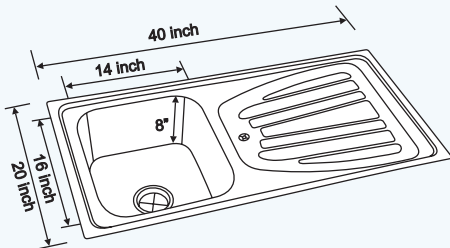

• Inset • Undermount • Lay-on / Beeded

CODE : NK SBSD24 M

Specification

OVERALL SIZE: 31½ x 19¼ inch 800 x 490 mm	FINISH: Matt	THICKNESS: 1.2 mm
BOWL SIZE: 17½ x 16 x 8 inch 445 x 410 x 205 mm	PROFILE: Undermount	

CODE : NK SBSD2 M

Specification

OVERALL SIZE: 40 x 20 inch 1015 x 510 mm	FINISH: Matt
BOWL SIZE: 14 x 16 x 8 inch 350 x 400 x 205 mm	PROFILE: Inset

CODE : NK SBSD1 M

Specification

OVERALL SIZE: 45¼ x 20¼ inch 1156 x 515 mm	FINISH: Matt
BOWL SIZE: 20 x 16 x 8 inch 510 x 410 x 205 mm	PROFILE: Inset

CODE : NK SBSD23 G/M

Specification

OVERALL SIZE: 32 x 18 inch 810 x 455 mm	FINISH: Matt & Gloss
BOWL SIZE: 16 x 14 x 8 inch 400 x 350 x 205 mm	PROFILE: Lay-on, Beeded & Inset

CODE : NK SBSD8 L

Specification

OVERALL SIZE: 32 x 20 inch 810 x 510 mm	FINISH: Linen
BOWL SIZE: 14 x 16 x 7 inch 350 x 400 x 180 mm	PROFILE: Inset

INSET LN 3220 SBSD (R)

INSET 3220 SBSD (R)

CODE : NK SBSD6 M

Specification

OVERALL SIZE: 32 x 20 inch 810 x 510 mm	FINISH: Matt
BOWL SIZE: 14 x 16 x 8 inch 350 x 400 x 205 mm	PROFILE: Inset