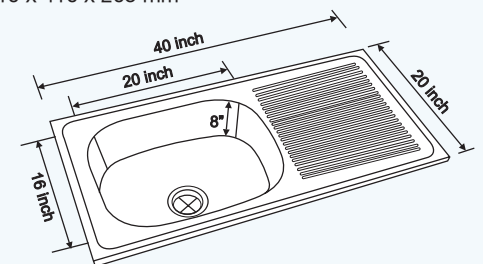

Specification

OVERALL SIZE: 37 x 19 inch 940 x 485 mm	FINISH: Linen
BOWL SIZE: 14 x 16 x 7 inch 350 x 400 x 180 mm	PROFILE: Lay-on

Single Bowl Single Drain Board

- Inset • Undermount • Lay-on / Beeded

INSET 3820 SBSD (R)

CODE : NK SBSD4 M

Specification

OVERALL SIZE: 38 x 20 inch 965 x 510 mm	FINISH: Matt
BOWL SIZE: 17 x 15 x 9 inch 430 x 385 x 230 mm	PROFILE: Inset

CODE : NK SBSD3 M

Specification

OVERALL SIZE: 40 x 20 inch 1015 x 510 mm	FINISH: Matt
BOWL SIZE: 20 x 16 x 8 inch 510 x 410 x 205 mm	PROFILE: Inset

INSET 4020 SBSD (R)

ELLYSSE (NEW)

CODE : NK SBSD18 G/M

Specification

OVERALL SIZE: 40 x 20 inch 1015 x 510 mm	FINISH: Matt & Gloss
BOWL SIZE: 20 x 16 x 8 inch 510 x 410 x 205 mm	PROFILE: Lay-on & Beeded

Single Bowl Single Drain Board

- Inset • Undermount • Lay-on / Beeded

CODE : NK SBSD7 L

Specification

OVERALL SIZE: 40 x 20 inch 1015 x 510 mm	FINISH: Linen
BOWL SIZE: 20 x 16 x 8 inch 510 x 410 x 205 mm	PROFILE: Inset

INSET LN 4020 SBSD