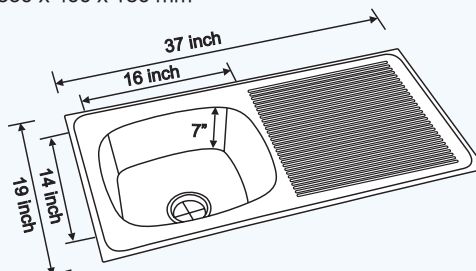

Single Bowl Single Drain Board

- Inset • Undermount • Lay-on / Beeded

JPM IIND

CODE : NK SBSD20 G/M

Specification

OVERALL SIZE: 37 x 18 inch 940 x 465 mm	FINISH: Matt & Gloss
BOWL SIZE: 16 x 14 x 8 inch 400 x 350 x 205 mm	PROFILE: Lay-on & Beeded

CODE : NK SBSD5 M

Specification

OVERALL SIZE: 36 x 18 inch 915 x 460 mm	FINISH: Matt
BOWL SIZE: 16 x 14 x 8 inch 400 x 350 x 205 mm	PROFILE: Inset

INSET 3618 SBSD (R)

LAY-ON LN 3719 SBSD

CODE : NK SBSD10 L

Specification

OVERALL SIZE: 37 x 19 inch 940 x 485 mm	FINISH: Linen
BOWL SIZE: 14 x 16 x 7 inch 350 x 400 x 180 mm	PROFILE: Lay-on

Single Bowl Single Drain Board

- Inset • Undermount • Lay-on / Beeded

INSET 3820 SBSD (R)

CODE : NK SBSD4 M

Specification

OVERALL SIZE: 38 x 20 inch 965 x 510 mm	FINISH: Matt
BOWL SIZE: 17 x 15 x 9 inch 430 x 385 x 230 mm	PROFILE: Inset

CODE : NK SBSD3 M

Specification

OVERALL SIZE: 40 x 20 inch 1015 x 510 mm	FINISH: Matt
BOWL SIZE: 20 x 16 x 8 inch 510 x 410 x 205 mm	PROFILE: Inset