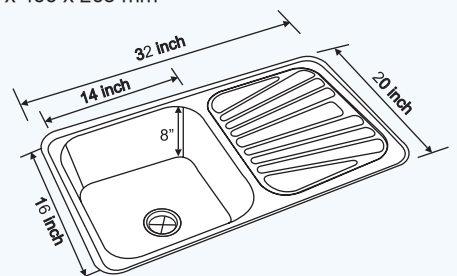

CODE : NK SBSD23 G/M

Specification

OVERALL SIZE: 32 x 18 inch 810 x 455 mm	FINISH: Matt & Gloss
BOWL SIZE: 16 x 14 x 8 inch 400 x 350 x 205 mm	PROFILE: Lay-on, Beeded & Inset

CODE : NK SBSD8 L

Specification

OVERALL SIZE: 32 x 20 inch 810 x 510 mm	FINISH: Linen
BOWL SIZE: 14 x 16 x 7 inch 350 x 400 x 180 mm	PROFILE: Inset

INSET LN 3220 SBSD (R)

INSET 3220 SBSD (R)

CODE : NK SBSD6 M

Specification

OVERALL SIZE: 32 x 20 inch 810 x 510 mm	FINISH: Matt
BOWL SIZE: 14 x 16 x 8 inch 350 x 400 x 205 mm	PROFILE: Inset

Single Bowl Single Drain Board

• Inset • Undermount • Lay-on / Beeded

The elegant, uniform balance of sink and drain board to give space for working & washing.

Single Bowl Single Drain Board

• Inset • Undermount • Lay-on / Beeded

PEARL

CODE : NK SBSD22 G/M

Specification

OVERALL SIZE: 32 x 20 inch 815 x 510 mm	FINISH: Matt & Gloss
BOWL SIZE: 14 x 16 x 8 inch 350 x 400 x 205 mm	PROFILE: Lay-on & Beeded

CODE : NK SBSD21 G/M

Specification