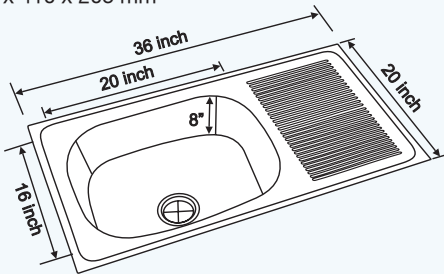

OVERALL SIZE: 32 x 20 inch 810 x 510 mm	FINISH: Linen
BOWL SIZE: 14 x 16 x 7 inch 350 x 400 x 180 mm	PROFILE: Inset

INSET LN 3220 SBSD (R)

INSET 3220 SBSD (R)

CODE : NK SBSD6 M

Specification

OVERALL SIZE: 32 x 20 inch 810 x 510 mm	FINISH: Matt
BOWL SIZE: 14 x 16 x 8 inch 350 x 400 x 205 mm	PROFILE: Inset

PEARL

CODE : NK SBSD22 G/M

Specification

OVERALL SIZE: 32 x 20 inch 815 x 510 mm	FINISH: Matt & Gloss
BOWL SIZE: 14 x 16 x 8 inch 350 x 400 x 205 mm	PROFILE: Lay-on & Beeded

CODE : NK SBSD21 G/M

Specification

OVERALL SIZE: 36 x 20 inch 915 x 510 mm	FINISH: Matt & Gloss
BOWL SIZE: 20 x 16 x 8 inch 510 x 410 x 205 mm	PROFILE: Lay-on & Beeded

DECOR

EVO 3718 SBSD

CODE : NK SBSD19 G/M

Specification

OVERALL SIZE: 37 x 18¼ inch 940 x 465 mm	FINISH: Matt & Gloss
BOWL SIZE: 17 x 15 x 9 inch 430 x 380 x 230 mm	PROFILE: Lay-on & Beeded

Single Bowl Single Drain Board

- Inset • Undermount • Lay-on / Beeded

JPM IIND

CODE : NK SBSD20 G/M

Specification

OVERALL SIZE: 37 x 18 inch 940 x 465 mm	FINISH: Matt & Gloss
BOWL SIZE: 16 x 14 x 8 inch 400 x 350 x 205 mm	PROFILE: Lay-on & Beeded