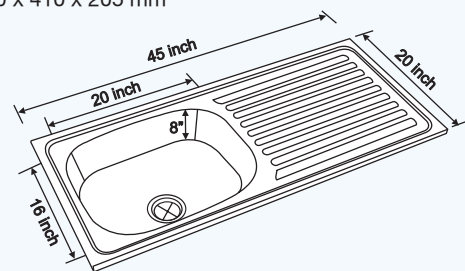

Specification

OVERALL SIZE: 37 x 19 inch 940 x 485 mm	FINISH: Linen
BOWL SIZE: 14 x 16 x 7 inch 350 x 400 x 180 mm	PROFILE: Lay-on

Single Bowl Single Drain Board

- Inset • Undermount • Lay-on / Beeded

INSET 3820 SBSD (R)

- Inset • Undermount • Lay-on / Beeded

CODE : NK SBSD7 L

Specification

OVERALL SIZE: 40 x 20 inch 1015 x 510 mm	FINISH: Linen
BOWL SIZE: 20 x 16 x 8 inch 510 x 410 x 205 mm	PROFILE: Inset

INSET LN 4020 SBSD

CODE : NK SBSD17 G/M

Specification

OVERALL SIZE: 41 x 20 inch 1040 x 510 mm	FINISH: Matt & Gloss
BOWL SIZE: 18 x 16 x 8 inch 460 x 410 x 205 mm	PROFILE: Lay-on & Beeded

BONUS

CODE : NK SBSD9 L

Specification

OVERALL SIZE: 45 x 20 inch 1145 x 510 mm	FINISH: Linen
BOWL SIZE: 20 x 16 x 8 inch 510 x 410 x 205 mm	PROFILE: Lay-on

LAY-ON LN 4520 SBSD

Single Bowl Single Drain Board

• Inset • Undermount • Lay-on / Beeded