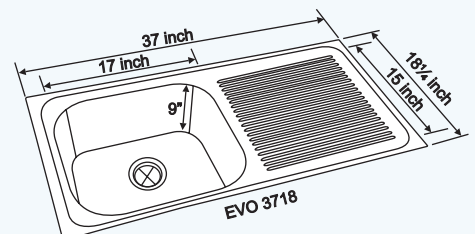

OVERALL SIZE: 32 x 20 inch 810 x 510 mm	FINISH: Linen
BOWL SIZE: 14 x 16 x 7 inch 350 x 400 x 180 mm	PROFILE: Inset

INSET LN 3220 SBSD (R)

INSET 3220 SBSD (R)

CODE : NK SBSD6 M

Specification

OVERALL SIZE: 32 x 20 inch 810 x 510 mm	FINISH: Matt
BOWL SIZE: 14 x 16 x 8 inch 350 x 400 x 205 mm	PROFILE: Inset

PEARL

CODE : NK SBSD22 G/M

Specification

OVERALL SIZE: 32 x 20 inch 815 x 510 mm	FINISH: Matt & Gloss
BOWL SIZE: 14 x 16 x 8 inch 350 x 400 x 205 mm	PROFILE: Lay-on & Beeded

CODE : NK SBSD21 G/M

Specification

OVERALL SIZE: 36 x 20 inch 915 x 510 mm	FINISH: Matt & Gloss
BOWL SIZE: 20 x 16 x 8 inch 510 x 410 x 205 mm	PROFILE: Lay-on & Beeded

DECOR

EVO 3718 SBSD

CODE : NK SBSD19 G/M

Specification

OVERALL SIZE: 37 x 18¼ inch 940 x 465 mm	FINISH: Matt & Gloss
BOWL SIZE: 17 x 15 x 9 inch 430 x 380 x 230 mm	PROFILE: Lay-on & Beeded

Single Bowl Single Drain Board

- Inset • Undermount • Lay-on / Beeded

JPM IIND

CODE : NK SBSD20 G/M

Specification

OVERALL SIZE: 37 x 18 inch 940 x 465 mm	FINISH: Matt & Gloss
BOWL SIZE: 16 x 14 x 8 inch 400 x 350 x 205 mm	PROFILE: Lay-on & Beeded