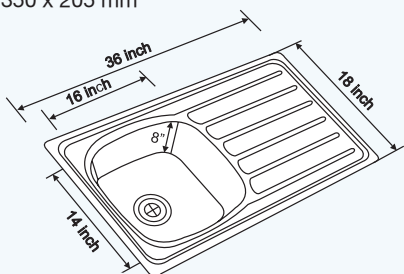

OVERALL SIZE: 36 x 20 inch 915 x 510 mm	FINISH: Matt & Gloss
BOWL SIZE: 20 x 16 x 8 inch 510 x 410 x 205 mm	PROFILE: Lay-on & Beeded

DECOR

EVO 3718 SBSD

CODE : NK SBSD19 G/M

Specification

OVERALL SIZE: 37 x 18¼ inch 940 x 465 mm	FINISH: Matt & Gloss
BOWL SIZE: 17 x 15 x 9 inch 430 x 380 x 230 mm	PROFILE: Lay-on & Beeded

Single Bowl Single Drain Board

- Inset • Undermount • Lay-on / Beeded

JPM IIND

CODE : NK SBSD20 G/M

Specification

OVERALL SIZE: 37 x 18 inch 940 x 465 mm	FINISH: Matt & Gloss
BOWL SIZE: 16 x 14 x 8 inch 400 x 350 x 205 mm	PROFILE: Lay-on & Beeded

CODE : NK SBSD5 M

Specification

OVERALL SIZE: 36 x 18 inch 915 x 460 mm	FINISH: Matt
BOWL SIZE: 16 x 14 x 8 inch 400 x 350 x 205 mm	PROFILE: Inset

INSET 3618 SBSD (R)

LAY-ON LN 3719 SBSD

CODE : NK SBSD10 L

Specification

OVERALL SIZE: 37 x 19 inch 940 x 485 mm	FINISH: Linen
BOWL SIZE: 14 x 16 x 7 inch 350 x 400 x 180 mm	PROFILE: Lay-on

Single Bowl Single Drain Board

- Inset • Undermount • Lay-on / Beeded

INSET 3820 SBSD (R)