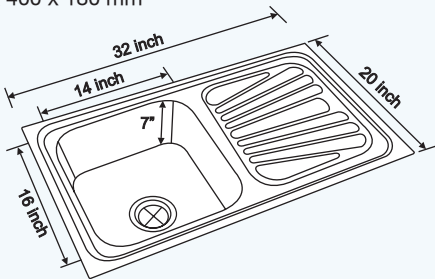

• Inset • Undermount • Lay-on / Beeded

CODE : NK SBSD24 M

Specification

OVERALL SIZE: 31½ x 19¼ inch 800 x 490 mm	FINISH: Matt	THICKNESS: 1.2 mm
BOWL SIZE: 17½ x 16 x 8 inch 445 x 410 x 205 mm	PROFILE: Undermount	

CODE : NK SBSD2 M

Specification

OVERALL SIZE: 40 x 20 inch 1015 x 510 mm	FINISH: Matt
BOWL SIZE: 14 x 16 x 8 inch 350 x 400 x 205 mm	PROFILE: Inset

CODE : NK SBSD1 M

Specification

OVERALL SIZE: 45¼ x 20¼ inch 1156 x 515 mm	FINISH: Matt
BOWL SIZE: 20 x 16 x 8 inch 510 x 410 x 205 mm	PROFILE: Inset

CODE : NK SBSD23 G/M

Specification

OVERALL SIZE: 32 x 18 inch 810 x 455 mm	FINISH: Matt & Gloss
BOWL SIZE: 16 x 14 x 8 inch 400 x 350 x 205 mm	PROFILE: Lay-on, Beeded & Inset

CODE : NK SBSD8 L

Specification

OVERALL SIZE: 32 x 20 inch 810 x 510 mm	FINISH: Linen
BOWL SIZE: 14 x 16 x 7 inch 350 x 400 x 180 mm	PROFILE: Inset

INSET LN 3220 SBSD (R)

INSET 3220 SBSD (R)

CODE : NK SBSD6 M

Specification

OVERALL SIZE: 32 x 20 inch 810 x 510 mm	FINISH: Matt
BOWL SIZE: 14 x 16 x 8 inch 350 x 400 x 205 mm	PROFILE: Inset