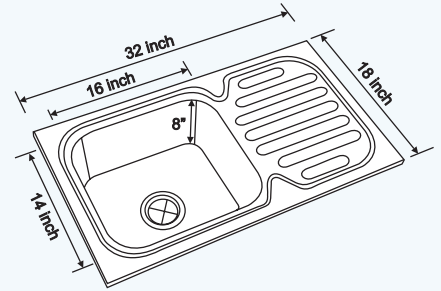

CODE : NK SBSD2 M

Specification

OVERALL SIZE: 40 x 20 inch 1015 x 510 mm	FINISH: Matt
BOWL SIZE: 14 x 16 x 8 inch 350 x 400 x 205 mm	PROFILE: Inset

CODE : NK SBSD1 M

Specification

OVERALL SIZE: 45¼ x 20¼ inch 1156 x 515 mm	FINISH: Matt
BOWL SIZE: 20 x 16 x 8 inch 510 x 410 x 205 mm	PROFILE: Inset

Single Bowl Single Drain Board

- Inset • Undermount • Lay-on / Beeded

The Nano size but with all features of a kitchen sink for small houses & apartment.

• Inset • Undermount • Lay-on / Beeded

MONTELO 3218 SBSD

CODE : NK SBSD23 G/M

Specification

OVERALL SIZE: 32 x 18 inch 810 x 455 mm	FINISH: Matt & Gloss
BOWL SIZE: 16 x 14 x 8 inch 400 x 350 x 205 mm	PROFILE: Lay-on, Beeded & Inset

CODE : NK SBSD8 L

Specification

OVERALL SIZE: 32 x 20 inch 810 x 510 mm	FINISH: Linen
BOWL SIZE: 14 x 16 x 7 inch 350 x 400 x 180 mm	PROFILE: Inset

INSET LN 3220 SBSD (R)

INSET 3220 SBSD (R)

CODE : NK SBSD6 M

Specification

OVERALL SIZE: 32 x 20 inch 810 x 510 mm	FINISH: Matt
BOWL SIZE: 14 x 16 x 8 inch 350 x 400 x 205 mm	PROFILE: Inset