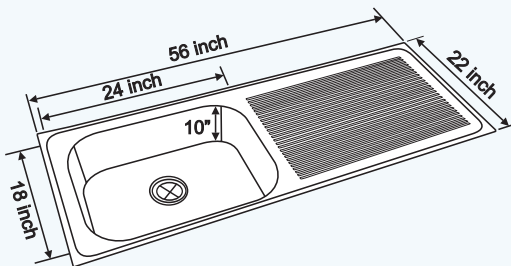

CODE : NK SBSD17 G/M

Specification

OVERALL SIZE: 41 x 20 inch 1040 x 510 mm	FINISH: Matt & Gloss
BOWL SIZE: 18 x 16 x 8 inch 460 x 410 x 205 mm	PROFILE: Lay-on & Beeded

BONUS

CODE : NK SBSD9 L

Specification

OVERALL SIZE: 45 x 20 inch 1145 x 510 mm	FINISH: Linen
BOWL SIZE: 20 x 16 x 8 inch 510 x 410 x 205 mm	PROFILE: Lay-on

LAY-ON LN 4520 SBSD

Single Bowl Single Drain Board

• Inset • Undermount • Lay-on / Beeded

PACE MAKER 10" & PACE MAKER 8"

CODE : NK SBSD15 G/M &
NK SBSD16 G/M

Specification

OVERALL SIZE: 45½ x 20½ inch 1155 x 525 mm	FINISH: Matt & Gloss
BOWL SIZE: 20 x 16 x 10/8 inch 510 x 410 x 255/205 mm	PROFILE: Lay-on & Beeded

CODE : NK SBSD13 G/M &
NK SBSD14 G/M

Specification

OVERALL SIZE: 56 x 22 inch 1420 x 555 mm	FINISH: Matt & Gloss
BOWL SIZE: 24 x 18 x 10/8 inch 610 x 460 x 255/205 mm	PROFILE: Lay-on

IMPEL KING 10" & IMPEL KING 8"