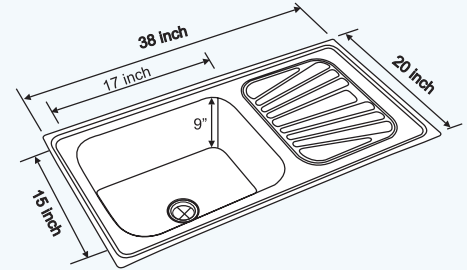

CODE : NK SBSD5 M

Specification

OVERALL SIZE: 36 x 18 inch 915 x 460 mm	FINISH: Matt
BOWL SIZE: 16 x 14 x 8 inch 400 x 350 x 205 mm	PROFILE: Inset

INSET 3618 SBSD (R)

LAY-ON LN 3719 SBSD

CODE : NK SBSD10 L

Specification

OVERALL SIZE: 37 x 19 inch 940 x 485 mm	FINISH: Linen
BOWL SIZE: 14 x 16 x 7 inch 350 x 400 x 180 mm	PROFILE: Lay-on

Single Bowl Single Drain Board

- Inset • Undermount • Lay-on / Beeded

INSET 3820 SBSD (R)

CODE : NK SBSD4 M

Specification

OVERALL SIZE: 38 x 20 inch 965 x 510 mm	FINISH: Matt
BOWL SIZE: 17 x 15 x 9 inch 430 x 385 x 230 mm	PROFILE: Inset

CODE : NK SBSD3 M

Specification

OVERALL SIZE: 40 x 20 inch 1015 x 510 mm	FINISH: Matt
BOWL SIZE: 20 x 16 x 8 inch 510 x 410 x 205 mm	PROFILE: Inset

INSET 4020 SBSD (R)

ELLYSSE (NEW)

CODE : NK SBSD18 G/M

Specification

OVERALL SIZE: 40 x 20 inch 1015 x 510 mm	FINISH: Matt & Gloss
BOWL SIZE: 20 x 16 x 8 inch 510 x 410 x 205 mm	PROFILE: Lay-on & Beeded

Single Bowl Single Drain Board