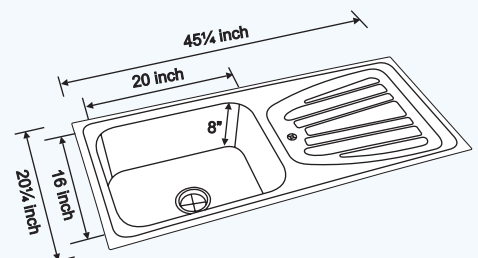

CODE : NK SBSD2 M

Specification

OVERALL SIZE: 40 x 20 inch 1015 x 510 mm	FINISH: Matt
BOWL SIZE: 14 x 16 x 8 inch 350 x 400 x 205 mm	PROFILE: Inset

CODE : NK SBSD1 M

Specification

OVERALL SIZE: 45¼ x 20¼ inch 1156 x 515 mm	FINISH: Matt
BOWL SIZE: 20 x 16 x 8 inch 510 x 410 x 205 mm	PROFILE: Inset

Single Bowl Single Drain Board

- Inset • Undermount • Lay-on / Beeded

The Nano size but with all features of a kitchen sink for small houses & apartment.

• Inset • Undermount • Lay-on / Beeded

MONTELO 3218 SBSD

CODE : NK SBSD23 G/M

Specification

OVERALL SIZE: 32 x 18 inch 810 x 455 mm	FINISH: Matt & Gloss
BOWL SIZE: 16 x 14 x 8 inch 400 x 350 x 205 mm	PROFILE: Lay-on, Beeded & Inset

CODE : NK SBSD8 L

Specification

OVERALL SIZE: 32 x 20 inch 810 x 510 mm	FINISH: Linen
BOWL SIZE: 14 x 16 x 7 inch 350 x 400 x 180 mm	PROFILE: Inset

INSET LN 3220 SBSD (R)

INSET 3220 SBSD (R)

CODE : NK SBSD6 M

Specification

OVERALL SIZE: 32 x 20 inch 810 x 510 mm	FINISH: Matt
BOWL SIZE: 14 x 16 x 8 inch 350 x 400 x 205 mm	PROFILE: Inset