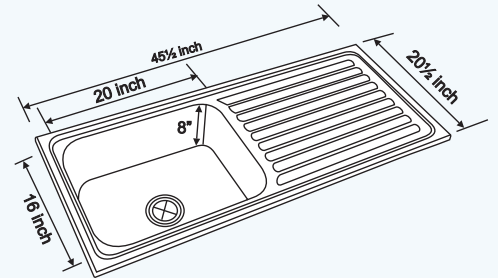

CODE : NK SBSD17 G/M

Specification

OVERALL SIZE: 41 x 20 inch 1040 x 510 mm	FINISH: Matt & Gloss
BOWL SIZE: 18 x 16 x 8 inch 460 x 410 x 205 mm	PROFILE: Lay-on & Beeded

BONUS

CODE : NK SBSD9 L

Specification

OVERALL SIZE: 45 x 20 inch 1145 x 510 mm	FINISH: Linen
BOWL SIZE: 20 x 16 x 8 inch 510 x 410 x 205 mm	PROFILE: Lay-on

LAY-ON LN 4520 SBSD

Single Bowl Single Drain Board

• Inset • Undermount • Lay-on / Beeded

PACE MAKER 10" & PACE MAKER 8"

CODE : NK SBSD15 G/M &
NK SBSD16 G/M

Specification

OVERALL SIZE: 45½ x 20½ inch 1155 x 525 mm	FINISH: Matt & Gloss
BOWL SIZE: 20 x 16 x 10/8 inch 510 x 410 x 255/205 mm	PROFILE: Lay-on & Beeded

CODE : NK SBSD13 G/M &
NK SBSD14 G/M

Specification

OVERALL SIZE: 56 x 22 inch 1420 x 555 mm	FINISH: Matt & Gloss
BOWL SIZE: 24 x 18 x 10/8 inch 610 x 460 x 255/205 mm	PROFILE: Lay-on

IMPEL KING 10" & IMPEL KING 8"