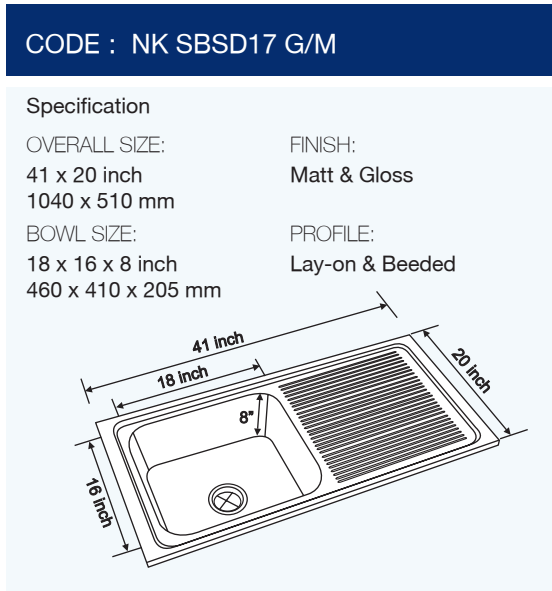

CODE : NK SBSD4 M

Specification

OVERALL SIZE: 38 x 20 inch 965 x 510 mm	FINISH: Matt
BOWL SIZE: 17 x 15 x 9 inch 430 x 385 x 230 mm	PROFILE: Inset

CODE : NK SBSD3 M

Specification

OVERALL SIZE: 40 x 20 inch 1015 x 510 mm	FINISH: Matt
BOWL SIZE: 20 x 16 x 8 inch 510 x 410 x 205 mm	PROFILE: Inset

INSET 4020 SBSD (R)

ELLYSSE (NEW)

CODE : NK SBSD18 G/M

Specification

OVERALL SIZE: 40 x 20 inch 1015 x 510 mm	FINISH: Matt & Gloss
BOWL SIZE: 20 x 16 x 8 inch 510 x 410 x 205 mm	PROFILE: Lay-on & Beeded

Single Bowl Single Drain Board

- Inset • Undermount • Lay-on / Beeded

CODE : NK SBSD7 L

Specification

OVERALL SIZE: 40 x 20 inch 1015 x 510 mm	FINISH: Linen
BOWL SIZE: 20 x 16 x 8 inch 510 x 410 x 205 mm	PROFILE: Inset

INSET LN 4020 SBSD

CODE : NK SBSD17 G/M

Specification

OVERALL SIZE: 41 x 20 inch 1040 x 510 mm	FINISH: Matt & Gloss
BOWL SIZE: 18 x 16 x 8 inch 460 x 410 x 205 mm	PROFILE: Lay-on & Beeded

BONUS

CODE : NK SBSD9 L

Specification