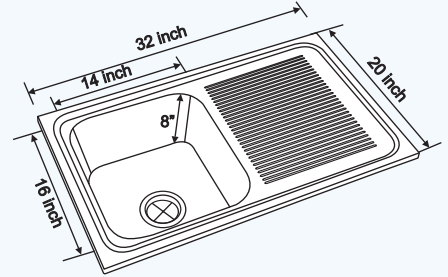

OVERALL SIZE: 32 x 20 inch 810 x 510 mm	FINISH: Linen
BOWL SIZE: 14 x 16 x 7 inch 350 x 400 x 180 mm	PROFILE: Inset

INSET LN 3220 SBSD (R)

INSET 3220 SBSD (R)

CODE : NK SBSD6 M

Specification

OVERALL SIZE: 32 x 20 inch 810 x 510 mm	FINISH: Matt
BOWL SIZE: 14 x 16 x 8 inch 350 x 400 x 205 mm	PROFILE: Inset

Single Bowl Single Drain Board

• Inset • Undermount • Lay-on / Beeded

The elegant, uniform balance of sink and drain board to give space for working & washing.

Single Bowl Single Drain Board

• Inset • Undermount • Lay-on / Beeded

PEARL

CODE : NK SBSD22 G/M

Specification

OVERALL SIZE: 32 x 20 inch 815 x 510 mm	FINISH: Matt & Gloss
BOWL SIZE: 14 x 16 x 8 inch 350 x 400 x 205 mm	PROFILE: Lay-on & Beeded

CODE : NK SBSD21 G/M

Specification

OVERALL SIZE: 36 x 20 inch 915 x 510 mm	FINISH: Matt & Gloss
BOWL SIZE: 20 x 16 x 8 inch 510 x 410 x 205 mm	PROFILE: Lay-on & Beeded

DECOR

EVO 3718 SBSD

CODE : NK SBSD19 G/M

Specification

OVERALL SIZE: 37 x 18¼ inch 940 x 465 mm	FINISH: Matt & Gloss
BOWL SIZE: 17 x 15 x 9 inch 430 x 380 x 230 mm	PROFILE: Lay-on & Beeded