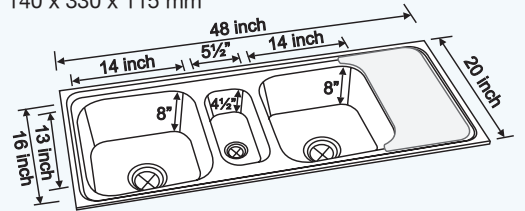

(Available in Beeded Profile also without Accessories)

CODE : NK DBSD7 G/M

Specification

OVERALL SIZE: 48 x 20 inch 1220 x 510 mm	FINISH: Matt & Gloss
BOWL SIZE: 14 x 16 x 8 inch (DB) 350 x 400 x 205 mm	PROFILE: Lay-On

(Available in Beeded Profile also without Accessories)

COMPAQt II (CB+GB)

COMPAQt III (MB+CB)

CODE : NK TB5 G/M

Specification

OVERALL SIZE: 48 x 20 inch 1220 x 510 mm	FINISH: Matt & Gloss
BOWL SIZE: 18 x 15 x 8 inch (DB) 460 x 385 x 205 mm 5½ x 13 x 4½ inch 140 x 330 x 115 mm	PROFILE: Lay-On

(Available in Beeded Profile also without Accessories)

- Lay-on Sinks

COMPAQt IV (MB+CB+GB)

CODE : NK TBSD3 G/M

Specification

OVERALL SIZE: 48 x 20 inch 1220 x 510 mm	FINISH: Matt & Gloss
BOWL SIZE: 14 x 16 x 8 inch (DB) 350 x 400 x 205 mm 5½ x 13 x 4½ inch 140 x 330 x 115 mm	PROFILE: Lay-On

(Available in Beeded Profile also without Accessories)

CODE : NK DBSD8 G/M

Specification

OVERALL SIZE: 48 x 20 inch 1220 x 510 mm	FINISH: Matt & Gloss
BOWL SIZE: 20 x 16 x 8 inch 510 x 410 x 205 mm 5½ x 13 x 4½ inch 140 x 330 x 115 mm	PROFILE: Lay-On