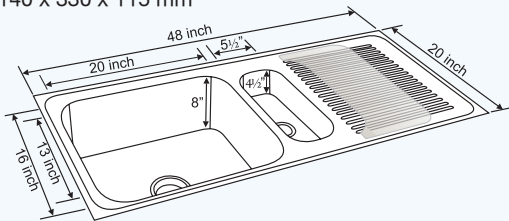

(Available in Beeded Profile also without Accessories)

CODE : NK DBSD7 G/M

Specification

OVERALL SIZE: 48 x 20 inch 1220 x 510 mm	FINISH: Matt & Gloss
BOWL SIZE: 14 x 16 x 8 inch (DB) 350 x 400 x 205 mm	PROFILE: Lay-On

(Available in Beeded Profile also without Accessories)

COMPAQt II (CB+GB)

COMPAQt III (MB+CB)

CODE : NK TB5 G/M

Specification

OVERALL SIZE: 48 x 20 inch 1220 x 510 mm	FINISH: Matt & Gloss
BOWL SIZE: 18 x 15 x 8 inch (DB) 460 x 385 x 205 mm 5½ x 13 x 4½ inch 140 x 330 x 115 mm	PROFILE: Lay-On

(Available in Beeded Profile also without Accessories)

- Lay-on Sinks

COMPAQt IV (MB+CB+GB)

CODE : NK TBSD3 G/M

Specification

OVERALL SIZE: 48 x 20 inch 1220 x 510 mm	FINISH: Matt & Gloss
BOWL SIZE: 14 x 16 x 8 inch (DB) 350 x 400 x 205 mm 5½ x 13 x 4½ inch 140 x 330 x 115 mm	PROFILE: Lay-On

(Available in Beeded Profile also without Accessories)

CODE : NK DBSD8 G/M

Specification

OVERALL SIZE: 48 x 20 inch 1220 x 510 mm	FINISH: Matt & Gloss
BOWL SIZE: 20 x 16 x 8 inch 510 x 410 x 205 mm 5½ x 13 x 4½ inch 140 x 330 x 115 mm	PROFILE: Lay-On