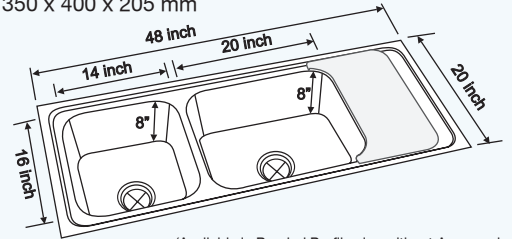

# Double Bowl Drain Board with Waste Bins & chopping board

• Inset • Undermount • Lay-on / Beeded

CODE : NK DBSD7 G/M  
MODEL : COMPAQT II

- Lay-on Sinks

COMPAQt I (CB+GB)

CODE : NK DBSD6 G/M

Specification

OVERALL SIZE: 48 x 20 inch 1220 x 510 mm	FINISH: Matt & Gloss
BOWL SIZE: 20 x 16 x 8 inch 510 x 410 x 205 mm 14 x 16 x 8 inch 350 x 400 x 205 mm	PROFILE: Lay-On

(Available in Beeded Profile also without Accessories)

CODE : NK DBSD7 G/M

Specification

OVERALL SIZE: 48 x 20 inch 1220 x 510 mm	FINISH: Matt & Gloss
BOWL SIZE: 14 x 16 x 8 inch (DB) 350 x 400 x 205 mm	PROFILE: Lay-On

(Available in Beeded Profile also without Accessories)

COMPAQt II (CB+GB)

COMPAQt III (MB+CB)

CODE : NK TB5 G/M

Specification

OVERALL SIZE: 48 x 20 inch 1220 x 510 mm	FINISH: Matt & Gloss
BOWL SIZE: 18 x 15 x 8 inch (DB) 460 x 385 x 205 mm 5½ x 13 x 4½ inch 140 x 330 x 115 mm	PROFILE: Lay-On

(Available in Beeded Profile also without Accessories)

CODE : NK DBSD8 G/M

Specification

OVERALL SIZE: 48 x 20 inch 1220 x 510 mm	FINISH: Matt & Gloss
BOWL SIZE: 20 x 16 x 8 inch 510 x 410 x 205 mm 5½ x 13 x 4½ inch 140 x 330 x 115 mm	PROFILE: Lay-On