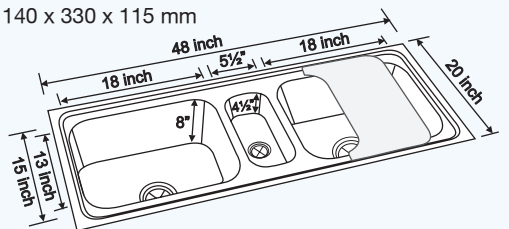

(Available in Beeded Profile also without Accessories)

CODE : NK DBSD7 G/M

Specification

OVERALL SIZE: 48 x 20 inch 1220 x 510 mm	FINISH: Matt & Gloss
BOWL SIZE: 14 x 16 x 8 inch (DB) 350 x 400 x 205 mm	PROFILE: Lay-On

(Available in Beeded Profile also without Accessories)

COMPAQt II (CB+GB)

COMPAQt III (MB+CB)

CODE : NK TB5 G/M

Specification

OVERALL SIZE: 48 x 20 inch 1220 x 510 mm	FINISH: Matt & Gloss
BOWL SIZE: 18 x 15 x 8 inch (DB) 460 x 385 x 205 mm 5½ x 13 x 4½ inch 140 x 330 x 115 mm	PROFILE: Lay-On

(Available in Beeded Profile also without Accessories)

- Lay-on Sinks

COMPAQt IV (MB+CB+GB)

CODE : NK TBSD3 G/M

Specification

OVERALL SIZE: 48 x 20 inch 1220 x 510 mm	FINISH: Matt & Gloss
BOWL SIZE: 14 x 16 x 8 inch (DB) 350 x 400 x 205 mm 5½ x 13 x 4½ inch 140 x 330 x 115 mm	PROFILE: Lay-On

(Available in Beeded Profile also without Accessories)

CODE : NK DBSD8 G/M

Specification

OVERALL SIZE: 48 x 20 inch 1220 x 510 mm	FINISH: Matt & Gloss
BOWL SIZE: 20 x 16 x 8 inch 510 x 410 x 205 mm 5½ x 13 x 4½ inch 140 x 330 x 115 mm	PROFILE: Lay-On