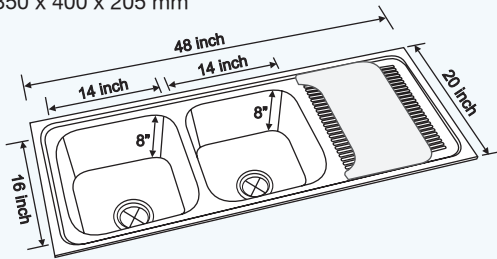

# Double Bowl Drain Board with Waste Bins & chopping board

• Inset • Undermount • Lay-on / Beeded

CODE : NK DBSD7 G/M  
MODEL : COMPAQT II

- Lay-on Sinks

COMPAQt I (CB+GB)

CODE : NK DBSD6 G/M

Specification

OVERALL SIZE: 48 x 20 inch 1220 x 510 mm	FINISH: Matt & Gloss
BOWL SIZE: 20 x 16 x 8 inch 510 x 410 x 205 mm 14 x 16 x 8 inch 350 x 400 x 205 mm	PROFILE: Lay-On

(Available in Beeded Profile also without Accessories)

CODE : NK DBSD7 G/M

Specification

OVERALL SIZE: 48 x 20 inch 1220 x 510 mm	FINISH: Matt & Gloss
BOWL SIZE: 14 x 16 x 8 inch (DB) 350 x 400 x 205 mm	PROFILE: Lay-On

(Available in Beeded Profile also without Accessories)

COMPAQt II (CB+GB)

COMPAQt III (MB+CB)

CODE : NK TB5 G/M

Specification

OVERALL SIZE: 48 x 20 inch 1220 x 510 mm	FINISH: Matt & Gloss
BOWL SIZE: 18 x 15 x 8 inch (DB) 460 x 385 x 205 mm 5½ x 13 x 4½ inch 140 x 330 x 115 mm	PROFILE: Lay-On

(Available in Beeded Profile also without Accessories)

CODE : NK DBSD8 G/M

Specification

OVERALL SIZE: 48 x 20 inch 1220 x 510 mm	FINISH: Matt & Gloss
BOWL SIZE: 20 x 16 x 8 inch 510 x 410 x 205 mm 5½ x 13 x 4½ inch 140 x 330 x 115 mm	PROFILE: Lay-On