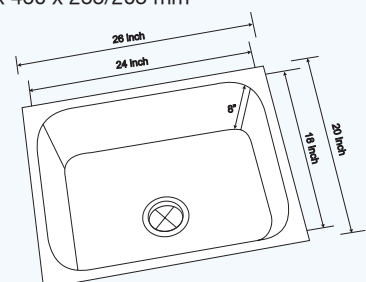

CODE : NK SB4 L

Specification

OVERALL SIZE:	FINISH:
24 x 20 inch	Linen
610 x 510 mm	
BOWL SIZE:	PROFILE:
20 x 16 x 8 inch	Inset
510 x 410 x 205 mm	

Single Bowl Single Drain Board

- Inset • Undermount • Lay-on / Beeded

CODE : NK SB16 G/M
MODEL : KITCHEN KING 8"

KITCHEN KING 8"

CODE : NK SB15 G/M & NK SB16 G/M

Specification

OVERALL SIZE: 26 x 20 inch 660 x 510 mm	FINISH: Matt & Gloss
BOWL SIZE: 24 x 18 x 10/8 inch 610 x 460 x 255/205 mm	PROFILE: Beeded

• Inset • Undermount • Lay-on / Beeded

CODE : NK SB1 M

Specification

OVERALL SIZE:	FINISH:
27 x 21 inch	Matt
690 x 535 mm	
BOWL SIZE:	PROFILE:
24 x 18 x 10 inch	Inset
610 x 460 x 255 mm	

CODE : NK SB14 G/M

Specification

OVERALL SIZE:	FINISH:
27 x 24 inch	Matt & Gloss
690 x 610 mm	
BOWL SIZE:	PROFILE:
24 x 18 x 8 inch	Lay-on & Beeded
610 x 460 x 205 mm	

CODE : NK SB34 G/M

Specification

OVERALL SIZE:	FINISH:
30 x 18 inch	Matt & Gloss
765 x 460 mm	
BOWL SIZE:	PROFILE:
28 x 16 x 10 inch	Beeded
712 x 410 x 255 mm	