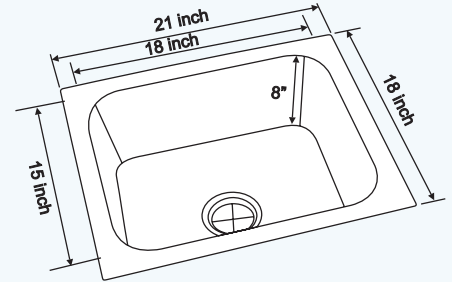

CODE : NK SB24 G/M

Specification

OVERALL SIZE: 20 x 17 inch 510 x 430 mm	FINISH: Matt & Gloss
BOWL SIZE: 18 x 15 x 8 inch 460 x 385 x 205 mm	PROFILE: Beeded

MONET

INSET LN 2018 SB (R)

CODE : NK SB5 L

Specification

OVERALL SIZE: 20 x 18 inch 510 x 460 mm	FINISH: Linen
BOWL SIZE: 16 x 14 x 8 inch 400 x 350 x 205 mm	PROFILE: Inset

• Inset • Undermount • Lay-on / Beeded

JR. CELEBRITY

CODE : NK SB23 G/M

Specification

OVERALL SIZE: 21 x 18 inch 535 x 460 mm	FINISH: Matt & Gloss
BOWL SIZE: 18 x 15 x 8 inch 460 x 385 x 205 mm	PROFILE: Beeded

CODE : NK SB19 L

Specification

OVERALL SIZE: 24 x 18 inch 610 x 460 mm	FINISH: Linen
BOWL SIZE: 20 x 16 x 8 inch 510 x 410 x 205 mm	PROFILE: Lay-on

LAY-ON LN 2418 SB (R)

INDIA KING 10" & INDIA KING 8"

CODE : NK SB21 G/M & NK SB22 G/M

Specification

OVERALL SIZE: 24 x 18 inch 610 x 460 mm	FINISH: Matt & Gloss
BOWL SIZE: 20 x 16 x 10/8 inch 510 x 410 x 255/205 mm	PROFILE: Lay-on & Beeded

Single Bowl

- Inset • Undermount • Lay-on / Beeded