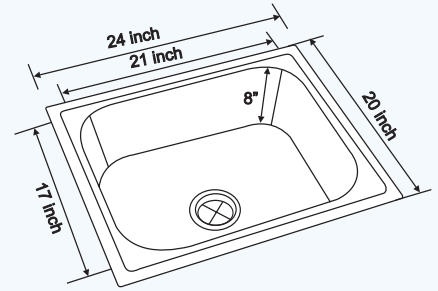

Specification

OVERALL SIZE: 24 x 18 inch 610 x 460 mm	FINISH: Matt & Gloss
BOWL SIZE: 20 x 16 x 10/8 inch 510 x 410 x 255/205 mm	PROFILE: Lay-on & Beeded

Single Bowl

- Inset • Undermount • Lay-on / Beeded

• Inset • Undermount • Lay-on / Beeded

CELEBRITY- 8"

CODE : NK SB18 G/M

Specification

OVERALL SIZE:	FINISH:
24 x 20 inch	Matt & Gloss
610 x 510 mm	
BOWL SIZE:	PROFILE:
21 x 17 x 8 inch	Lay-on & Beeded
535 x 435 x 205 mm	

CODE : NK SB3 M & NK SB2 M

Specification

OVERALL SIZE:	FINISH:
24 x 20 inch	Matt
610 x 510 mm	
BOWL SIZE:	PROFILE:
20 x 16 x 10/8 inch	Inset
510 x 410 x 255/205 mm	

INSET 2420 SB XD & 2420 SB

INSET LN 2420 SB (R)

CODE : NK SB4 L

Specification

OVERALL SIZE:	FINISH:
24 x 20 inch	Linen
610 x 510 mm	
BOWL SIZE:	PROFILE:
20 x 16 x 8 inch	Inset
510 x 410 x 205 mm	

Single Bowl Single Drain Board

- Inset • Undermount • Lay-on / Beeded