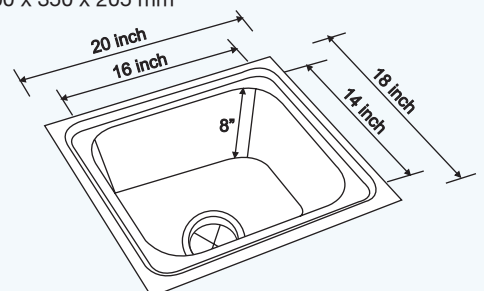

OVERALL SIZE: 20 x 20 inch 510 x 510 mm	FINISH: Two Tone
BOWL SIZE: 18 x 15 x 10 inch 460 x 385 x 255 mm	PROFILE: Topmount

• Inset • Undermount • Lay-on / Beeded

MINI

CODE : NK SB25 G/M

Specification

OVERALL SIZE: 18 x 16 inch 460 x 405 mm	FINISH: Matt & Gloss
BOWL SIZE: 16 x 14 x 8 inch 400 x 350 x 205 mm	PROFILE: Lay-on & Beeded

CODE : NK SB24 G/M

Specification

OVERALL SIZE: 20 x 17 inch 510 x 430 mm	FINISH: Matt & Gloss
BOWL SIZE: 18 x 15 x 8 inch 460 x 385 x 205 mm	PROFILE: Beeded

MONET

INSET LN 2018 SB (R)

CODE : NK SB5 L

Specification

OVERALL SIZE: 20 x 18 inch 510 x 460 mm	FINISH: Linen
BOWL SIZE: 16 x 14 x 8 inch 400 x 350 x 205 mm	PROFILE: Inset

• Inset • Undermount • Lay-on / Beeded

JR. CELEBRITY

CODE : NK SB23 G/M

Specification

OVERALL SIZE: 21 x 18 inch 535 x 460 mm	FINISH: Matt & Gloss
BOWL SIZE: 18 x 15 x 8 inch 460 x 385 x 205 mm	PROFILE: Beeded

Specification

OVERALL SIZE: 24 x 18 inch 610 x 460 mm	FINISH: Matt & Gloss
BOWL SIZE: 20 x 16 x 10/8 inch 510 x 410 x 255/205 mm	PROFILE: Lay-on & Beeded

Single Bowl

- Inset • Undermount • Lay-on / Beeded