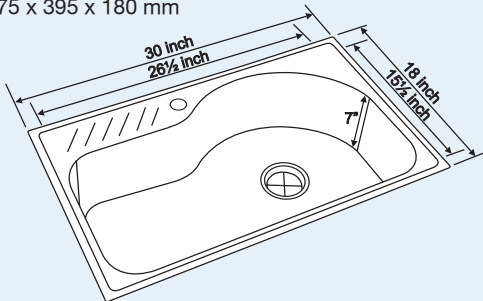

OVERALL SIZE:	FINISH:
30 x 18 inch	Matt
765 x 460 mm	
BOWL SIZE:	PROFILE:
28 x 16 x 10 inch	Undermount
712 x 410 x 255 mm	

Single Bowl

- Inset • Undermount • Lay-on / Beeded

Never feel messed up in your kitchen with a large gathering your hubby invited, if you have a large size sink in your kitchen.

Single Bowl (Topmount)

- Inset • Undermount • Lay-on / Beeded

CODE : NK SB31 Two Tone

Specification

OVERALL SIZE: 31 x 20 inch 788 x 510 mm	FINISH: Two Tone
BOWL SIZE: 28 x 16 x 10 inch 712 x 410 x 255 mm	PROFILE: Topmount

CODE : NK SB33 G/M

Specification

OVERALL SIZE: 30 x 18 inch 765 x 460 mm	FINISH: Matt & Gloss
BOWL SIZE: 26½ x 15½ x 7 inch 675 x 395 x 180 mm	PROFILE: Topmount & Undermount

CODE : NK SB32 Two Tone

Specification

OVERALL SIZE: 20 x 20 inch 510 x 510 mm	FINISH: Two Tone
BOWL SIZE: 18 x 15 x 10 inch 460 x 385 x 255 mm	PROFILE: Topmount

• Inset • Undermount • Lay-on / Beeded

MINI

CODE : NK SB25 G/M

Specification

OVERALL SIZE: 18 x 16 inch 460 x 405 mm	FINISH: Matt & Gloss
BOWL SIZE: 16 x 14 x 8 inch 400 x 350 x 205 mm	PROFILE: Lay-on & Beeded