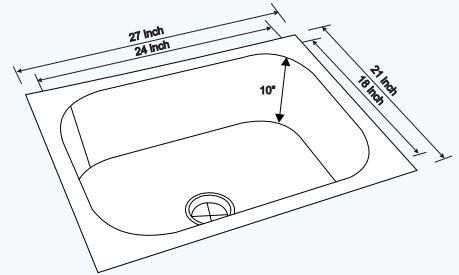

CODE : NK SB3 M & NK SB2 M

Specification

OVERALL SIZE:	FINISH:
24 x 20 inch	Matt
610 x 510 mm	
BOWL SIZE:	PROFILE:
20 x 16 x 10/8 inch	Inset
510 x 410 x 255/205 mm	

INSET 2420 SB XD & 2420 SB

INSET LN 2420 SB (R)

CODE : NK SB4 L

Specification

OVERALL SIZE:	FINISH:
24 x 20 inch	Linen
610 x 510 mm	
BOWL SIZE:	PROFILE:
20 x 16 x 8 inch	Inset
510 x 410 x 205 mm	

Single Bowl Single Drain Board

- Inset • Undermount • Lay-on / Beeded

CODE : NK SB16 G/M
MODEL : KITCHEN KING 8"

KITCHEN KING 8"

CODE : NK SB15 G/M & NK SB16 G/M

Specification

OVERALL SIZE: 26 x 20 inch 660 x 510 mm	FINISH: Matt & Gloss
BOWL SIZE: 24 x 18 x 10/8 inch 610 x 460 x 255/205 mm	PROFILE: Beeded

• Inset • Undermount • Lay-on / Beeded

CODE : NK SB1 M

Specification

OVERALL SIZE:	FINISH:
27 x 21 inch	Matt
690 x 535 mm	
BOWL SIZE:	PROFILE:
24 x 18 x 10 inch	Inset
610 x 460 x 255 mm	

CODE : NK SB14 G/M