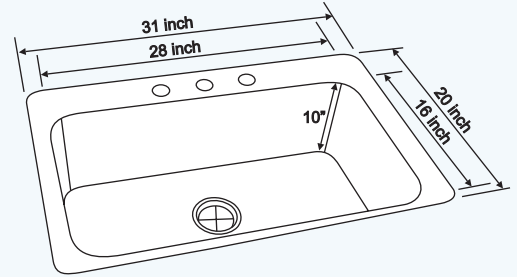

OVERALL SIZE:	FINISH:
30 x 18 inch	Matt
765 x 460 mm	
BOWL SIZE:	PROFILE:
28 x 16 x 10 inch	Undermount
712 x 410 x 255 mm	

Single Bowl

- Inset • Undermount • Lay-on / Beeded

Never feel messed up in your kitchen with a large gathering your hubby invited, if you have a large size sink in your kitchen.

Single Bowl (Topmount)

- Inset • Undermount • Lay-on / Beeded

CODE : NK SB31 Two Tone

Specification

OVERALL SIZE: 31 x 20 inch 788 x 510 mm	FINISH: Two Tone
BOWL SIZE: 28 x 16 x 10 inch 712 x 410 x 255 mm	PROFILE: Topmount

CODE : NK SB33 G/M

Specification

OVERALL SIZE: 30 x 18 inch 765 x 460 mm	FINISH: Matt & Gloss
BOWL SIZE: 26½ x 15½ x 7 inch 675 x 395 x 180 mm	PROFILE: Topmount & Undermount

CODE : NK SB32 Two Tone

Specification

OVERALL SIZE: 20 x 20 inch 510 x 510 mm	FINISH: Two Tone
BOWL SIZE: 18 x 15 x 10 inch 460 x 385 x 255 mm	PROFILE: Topmount

• Inset • Undermount • Lay-on / Beeded

MINI

CODE : NK SB25 G/M

Specification

OVERALL SIZE: 18 x 16 inch 460 x 405 mm	FINISH: Matt & Gloss
BOWL SIZE: 16 x 14 x 8 inch 400 x 350 x 205 mm	PROFILE: Lay-on & Beeded