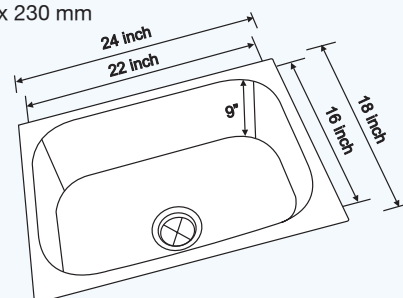

Specification

OVERALL SIZE: 24 x 18 inch 610 x 460 mm	FINISH: Matt & Gloss
BOWL SIZE: 20 x 16 x 10/8 inch 510 x 410 x 255/205 mm	PROFILE: Lay-on & Beeded

Single Bowl

- Inset • Undermount • Lay-on / Beeded

The best size to have in your kitchen, if you prefer single bowls, extra utility in small space.

CODE : NK SB27 G/M
MODEL : ARROW (SB 2418)

ARROW (SB 2418)

CODE : NK SB27 G/M

Specification

OVERALL SIZE: 24 x 18 inch 610 x 460 mm	FINISH: Matt & Gloss
BOWL SIZE: 22 x 16 x 9 inch 555 x 410 x 230 mm	PROFILE: Beeded

• Inset • Undermount • Lay-on / Beeded

CELEBRITY- 8"

CODE : NK SB18 G/M

Specification

OVERALL SIZE:	FINISH:
24 x 20 inch	Matt & Gloss
610 x 510 mm	
BOWL SIZE:	PROFILE:
21 x 17 x 8 inch	Lay-on & Beeded
535 x 435 x 205 mm	

CODE : NK SB3 M & NK SB2 M

Specification

OVERALL SIZE:	FINISH:
24 x 20 inch	Matt
610 x 510 mm	
BOWL SIZE:	PROFILE:
20 x 16 x 10/8 inch	Inset
510 x 410 x 255/205 mm	

INSET 2420 SB XD & 2420 SB

INSET LN 2420 SB (R)