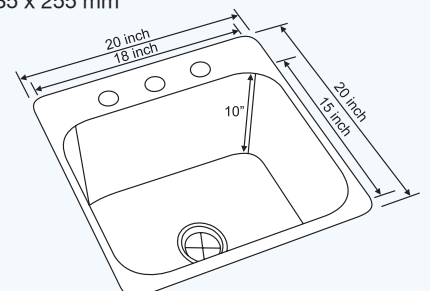

OVERALL SIZE:	FINISH:
30 x 18 inch	Matt
765 x 460 mm	
BOWL SIZE:	PROFILE:
28 x 16 x 10 inch	Undermount
712 x 410 x 255 mm	

Single Bowl

- Inset • Undermount • Lay-on / Beeded

Never feel messed up in your kitchen with a large gathering your hubby invited, if you have a large size sink in your kitchen.

CODE : NK SB33 G/M

Specification

OVERALL SIZE: 30 x 18 inch 765 x 460 mm	FINISH: Matt & Gloss
BOWL SIZE: 26½ x 15½ x 7 inch 675 x 395 x 180 mm	PROFILE: Topmount & Undermount

CODE : NK SB32 Two Tone

Specification

OVERALL SIZE: 20 x 20 inch 510 x 510 mm	FINISH: Two Tone
BOWL SIZE: 18 x 15 x 10 inch 460 x 385 x 255 mm	PROFILE: Topmount

• Inset • Undermount • Lay-on / Beeded

MINI

CODE : NK SB25 G/M

Specification

OVERALL SIZE: 18 x 16 inch 460 x 405 mm	FINISH: Matt & Gloss
BOWL SIZE: 16 x 14 x 8 inch 400 x 350 x 205 mm	PROFILE: Lay-on & Beeded

CODE : NK SB24 G/M

Specification

OVERALL SIZE: 20 x 17 inch 510 x 430 mm	FINISH: Matt & Gloss
BOWL SIZE: 18 x 15 x 8 inch 460 x 385 x 205 mm	PROFILE: Beeded

MONET

INSET LN 2018 SB (R)

CODE : NK SB5 L

Specification