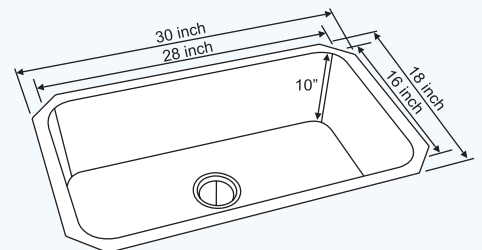

CODE : NK SB6 M

Specification

OVERALL SIZE:	FINISH:
23 x 19 inch	Matt
585 x 485 mm	
BOWL SIZE:	PROFILE:
21 x 17 x 8 inch	Undermount
520 x 420 x 205 mm	

UNDERMOUNT NUH 2319

UNDERMOUNT 3018

CODE : NK SB30 M

Specification

OVERALL SIZE:	FINISH:
30 x 18 inch	Matt
765 x 460 mm	
BOWL SIZE:	PROFILE:
28 x 16 x 10 inch	Undermount
712 x 410 x 255 mm	

Single Bowl

- Inset • Undermount • Lay-on / Beeded

Never feel messed up in your kitchen with a large gathering your hubby invited, if you have a large size sink in your kitchen.

CODE : NK SB33 G/M

Specification

OVERALL SIZE: 30 x 18 inch 765 x 460 mm	FINISH: Matt & Gloss
BOWL SIZE: 26½ x 15½ x 7 inch 675 x 395 x 180 mm	PROFILE: Topmount & Undermount

CODE : NK SB32 Two Tone

Specification

Specification

OVERALL SIZE: 24 x 18 inch 610 x 460 mm	FINISH: Matt & Gloss
BOWL SIZE: 20 x 16 x 10/8 inch 510 x 410 x 255/205 mm	PROFILE: Lay-on & Beeded

Single Bowl

- Inset • Undermount • Lay-on / Beeded