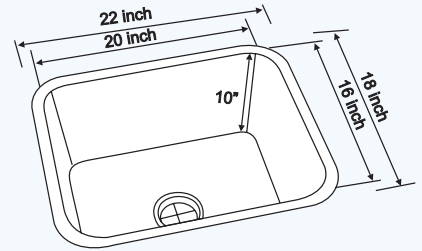

Single Bowl

• Inset • Undermount • Lay-on / Beeded

• Inset • Undermount • Lay-on / Beeded

UNDERMOUNT NUH 2218 XD

CODE : NK SB7 M

Specification

OVERALL SIZE:	FINISH:
22 x 18 inch	Matt
560 x 460 mm	
BOWL SIZE:	PROFILE:
20 x 16 x 10 inch	Undermount
510 x 410 x 255 mm	

CODE : NK SB6 M

Specification

OVERALL SIZE:	FINISH:
23 x 19 inch	Matt
585 x 485 mm	
BOWL SIZE:	PROFILE:
21 x 17 x 8 inch	Undermount
520 x 420 x 205 mm	

UNDERMOUNT NUH 2319

UNDERMOUNT 3018

CODE : NK SB30 M

Specification

OVERALL SIZE:	FINISH:
30 x 18 inch	Matt
765 x 460 mm	
BOWL SIZE:	PROFILE:
28 x 16 x 10 inch	Undermount
712 x 410 x 255 mm	

Single Bowl

- Inset • Undermount • Lay-on / Beeded

Never feel messed up in your kitchen with a large gathering your hubby invited, if you have a large size sink in your kitchen.

Specification

OVERALL SIZE: 24 x 18 inch 610 x 460 mm	FINISH: Matt & Gloss
BOWL SIZE: 20 x 16 x 10/8 inch 510 x 410 x 255/205 mm	PROFILE: Lay-on & Beeded

Single Bowl

- Inset • Undermount • Lay-on / Beeded