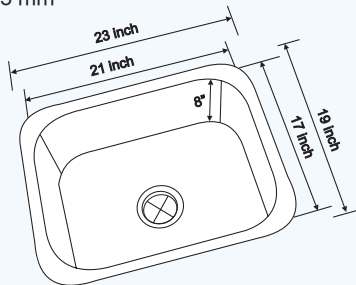

Single Bowl

• Inset • Undermount • Lay-on / Beeded

• Inset • Undermount • Lay-on / Beeded

UNDERMOUNT NUH 2218 XD

CODE : NK SB7 M

Specification

OVERALL SIZE:	FINISH:
22 x 18 inch	Matt
560 x 460 mm	
BOWL SIZE:	PROFILE:
20 x 16 x 10 inch	Undermount
510 x 410 x 255 mm	

CODE : NK SB6 M

Specification

OVERALL SIZE:	FINISH:
23 x 19 inch	Matt
585 x 485 mm	
BOWL SIZE:	PROFILE:
21 x 17 x 8 inch	Undermount
520 x 420 x 205 mm	

UNDERMOUNT NUH 2319

UNDERMOUNT 3018

CODE : NK SB30 M

Specification

OVERALL SIZE:	FINISH:
30 x 18 inch	Matt
765 x 460 mm	
BOWL SIZE:	PROFILE:
28 x 16 x 10 inch	Undermount
712 x 410 x 255 mm	

Single Bowl

- Inset • Undermount • Lay-on / Beeded

Never feel messed up in your kitchen with a large gathering your hubby invited, if you have a large size sink in your kitchen.

Specification

OVERALL SIZE: 24 x 18 inch 610 x 460 mm	FINISH: Matt & Gloss
BOWL SIZE: 20 x 16 x 10/8 inch 510 x 410 x 255/205 mm	PROFILE: Lay-on & Beeded

Single Bowl

- Inset • Undermount • Lay-on / Beeded