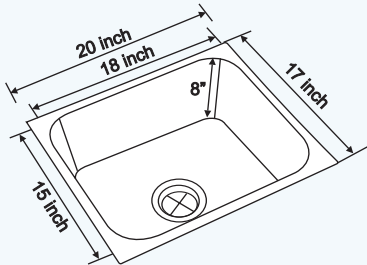

CODE : NK SB33 G/M

Specification

OVERALL SIZE: 30 x 18 inch 765 x 460 mm	FINISH: Matt & Gloss
BOWL SIZE: 26½ x 15½ x 7 inch 675 x 395 x 180 mm	PROFILE: Topmount & Undermount

CODE : NK SB32 Two Tone

Specification

OVERALL SIZE: 20 x 20 inch 510 x 510 mm	FINISH: Two Tone
BOWL SIZE: 18 x 15 x 10 inch 460 x 385 x 255 mm	PROFILE: Topmount

• Inset • Undermount • Lay-on / Beeded

MINI

CODE : NK SB25 G/M

Specification

OVERALL SIZE: 18 x 16 inch 460 x 405 mm	FINISH: Matt & Gloss
BOWL SIZE: 16 x 14 x 8 inch 400 x 350 x 205 mm	PROFILE: Lay-on & Beeded

CODE : NK SB24 G/M

Specification

OVERALL SIZE: 20 x 17 inch 510 x 430 mm	FINISH: Matt & Gloss
BOWL SIZE: 18 x 15 x 8 inch 460 x 385 x 205 mm	PROFILE: Beeded

MONET

INSET LN 2018 SB (R)

CODE : NK SB5 L

Specification

OVERALL SIZE: 20 x 18 inch 510 x 460 mm	FINISH: Linen
BOWL SIZE: 16 x 14 x 8 inch 400 x 350 x 205 mm	PROFILE: Inset

• Inset • Undermount • Lay-on / Beeded

JR. CELEBRITY

CODE : NK SB23 G/M

Specification

OVERALL SIZE: 21 x 18 inch 535 x 460 mm	FINISH: Matt & Gloss
BOWL SIZE: 18 x 15 x 8 inch 460 x 385 x 205 mm	PROFILE: Beeded