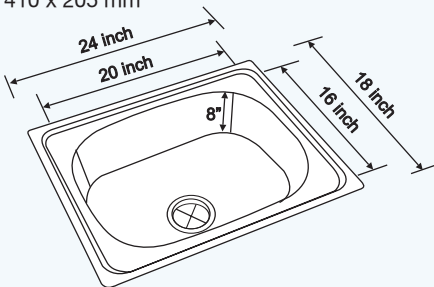

CODE : NK SB24 G/M

Specification

OVERALL SIZE: 20 x 17 inch 510 x 430 mm	FINISH: Matt & Gloss
BOWL SIZE: 18 x 15 x 8 inch 460 x 385 x 205 mm	PROFILE: Beeded

MONET

INSET LN 2018 SB (R)

CODE : NK SB5 L

Specification

OVERALL SIZE: 20 x 18 inch 510 x 460 mm	FINISH: Linen
BOWL SIZE: 16 x 14 x 8 inch 400 x 350 x 205 mm	PROFILE: Inset

• Inset • Undermount • Lay-on / Beeded

JR. CELEBRITY

CODE : NK SB23 G/M

Specification

OVERALL SIZE: 21 x 18 inch 535 x 460 mm	FINISH: Matt & Gloss
BOWL SIZE: 18 x 15 x 8 inch 460 x 385 x 205 mm	PROFILE: Beeded

CODE : NK SB19 L

Specification

OVERALL SIZE: 24 x 18 inch 610 x 460 mm	FINISH: Linen
BOWL SIZE: 20 x 16 x 8 inch 510 x 410 x 205 mm	PROFILE: Lay-on

LAY-ON LN 2418 SB (R)

INDIA KING 10" & INDIA KING 8"

CODE : NK SB21 G/M & NK SB22 G/M

Specification

OVERALL SIZE: 24 x 18 inch 610 x 460 mm	FINISH: Matt & Gloss
BOWL SIZE: 20 x 16 x 10/8 inch 510 x 410 x 255/205 mm	PROFILE: Lay-on & Beeded

Single Bowl

- Inset • Undermount • Lay-on / Beeded