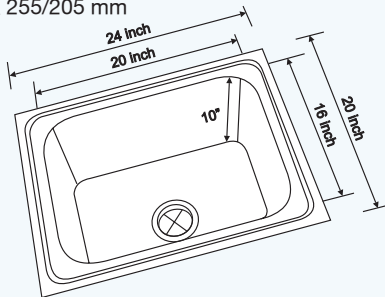

Specification

OVERALL SIZE: 24 x 18 inch 610 x 460 mm	FINISH: Matt & Gloss
BOWL SIZE: 20 x 16 x 10/8 inch 510 x 410 x 255/205 mm	PROFILE: Lay-on & Beeded

Single Bowl

- Inset • Undermount • Lay-on / Beeded

• Inset • Undermount • Lay-on / Beeded

CELEBRITY- 8"

CODE : NK SB18 G/M

Specification

OVERALL SIZE:	FINISH:
24 x 20 inch	Matt & Gloss
610 x 510 mm	
BOWL SIZE:	PROFILE:
21 x 17 x 8 inch	Lay-on & Beeded
535 x 435 x 205 mm	

CODE : NK SB3 M & NK SB2 M

Specification

OVERALL SIZE:	FINISH:
24 x 20 inch	Matt
610 x 510 mm	
BOWL SIZE:	PROFILE:
20 x 16 x 10/8 inch	Inset
510 x 410 x 255/205 mm	

INSET 2420 SB XD & 2420 SB

INSET LN 2420 SB (R)

CODE : NK SB4 L

Specification

OVERALL SIZE:	FINISH:
24 x 20 inch	Linen
610 x 510 mm	
BOWL SIZE:	PROFILE:
20 x 16 x 8 inch	Inset
510 x 410 x 205 mm	

Single Bowl Single Drain Board

- Inset • Undermount • Lay-on / Beeded