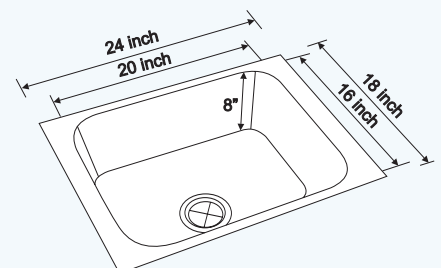

CODE : NK SB24 G/M

Specification

OVERALL SIZE: 20 x 17 inch 510 x 430 mm	FINISH: Matt & Gloss
BOWL SIZE: 18 x 15 x 8 inch 460 x 385 x 205 mm	PROFILE: Beeded

MONET

INSET LN 2018 SB (R)

CODE : NK SB5 L

Specification

OVERALL SIZE: 20 x 18 inch 510 x 460 mm	FINISH: Linen
BOWL SIZE: 16 x 14 x 8 inch 400 x 350 x 205 mm	PROFILE: Inset

• Inset • Undermount • Lay-on / Beeded

JR. CELEBRITY

CODE : NK SB23 G/M

Specification

OVERALL SIZE: 21 x 18 inch 535 x 460 mm	FINISH: Matt & Gloss
BOWL SIZE: 18 x 15 x 8 inch 460 x 385 x 205 mm	PROFILE: Beeded

CODE : NK SB19 L

Specification

OVERALL SIZE: 24 x 18 inch 610 x 460 mm	FINISH: Linen
BOWL SIZE: 20 x 16 x 8 inch 510 x 410 x 205 mm	PROFILE: Lay-on

LAY-ON LN 2418 SB (R)

INDIA KING 10" & INDIA KING 8"

CODE : NK SB21 G/M & NK SB22 G/M

Specification

OVERALL SIZE: 24 x 18 inch 610 x 460 mm	FINISH: Matt & Gloss
BOWL SIZE: 20 x 16 x 10/8 inch 510 x 410 x 255/205 mm	PROFILE: Lay-on & Beeded

Single Bowl

- Inset • Undermount • Lay-on / Beeded