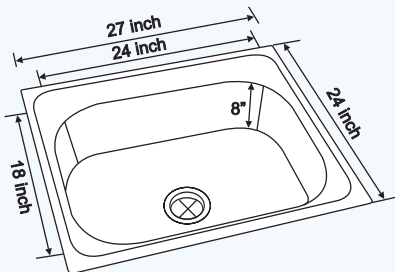

CODE : NK SB4 L

Specification

OVERALL SIZE:	FINISH:
24 x 20 inch	Linen
610 x 510 mm	
BOWL SIZE:	PROFILE:
20 x 16 x 8 inch	Inset
510 x 410 x 205 mm	

Single Bowl Single Drain Board

- Inset • Undermount • Lay-on / Beeded

CODE : NK SB16 G/M
MODEL : KITCHEN KING 8"

KITCHEN KING 8"

CODE : NK SB15 G/M & NK SB16 G/M

Specification

OVERALL SIZE: 26 x 20 inch 660 x 510 mm	FINISH: Matt & Gloss
BOWL SIZE: 24 x 18 x 10/8 inch 610 x 460 x 255/205 mm	PROFILE: Beeded

• Inset • Undermount • Lay-on / Beeded

CODE : NK SB1 M

Specification

OVERALL SIZE:	FINISH:
27 x 21 inch	Matt
690 x 535 mm	
BOWL SIZE:	PROFILE:
24 x 18 x 10 inch	Inset
610 x 460 x 255 mm	

CODE : NK SB14 G/M

Specification

OVERALL SIZE:	FINISH:
27 x 24 inch	Matt & Gloss
690 x 610 mm	
BOWL SIZE:	PROFILE:
24 x 18 x 8 inch	Lay-on & Beeded
610 x 460 x 205 mm	

CODE : NK SB34 G/M

Specification

OVERALL SIZE:	FINISH:
30 x 18 inch	Matt & Gloss
765 x 460 mm	
BOWL SIZE:	PROFILE:
28 x 16 x 10 inch	Beeded
712 x 410 x 255 mm	