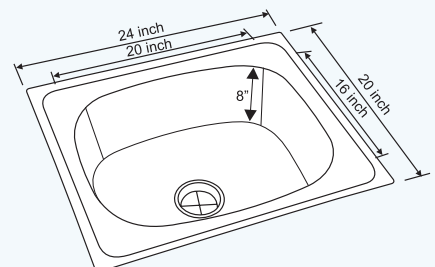

Specification

OVERALL SIZE: 24 x 18 inch 610 x 460 mm	FINISH: Matt & Gloss
BOWL SIZE: 20 x 16 x 10/8 inch 510 x 410 x 255/205 mm	PROFILE: Lay-on & Beeded

Single Bowl

- Inset • Undermount • Lay-on / Beeded

• Inset • Undermount • Lay-on / Beeded

CELEBRITY- 8"

CODE : NK SB18 G/M

Specification

OVERALL SIZE:	FINISH:
24 x 20 inch	Matt & Gloss
610 x 510 mm	
BOWL SIZE:	PROFILE:
21 x 17 x 8 inch	Lay-on & Beeded
535 x 435 x 205 mm	

CODE : NK SB3 M & NK SB2 M

Specification

OVERALL SIZE:	FINISH:
24 x 20 inch	Matt
610 x 510 mm	
BOWL SIZE:	PROFILE:
20 x 16 x 10/8 inch	Inset
510 x 410 x 255/205 mm	

INSET 2420 SB XD & 2420 SB

INSET LN 2420 SB (R)

CODE : NK SB4 L

Specification

OVERALL SIZE:	FINISH:
24 x 20 inch	Linen
610 x 510 mm	
BOWL SIZE:	PROFILE:
20 x 16 x 8 inch	Inset
510 x 410 x 205 mm	

Single Bowl Single Drain Board

- Inset • Undermount • Lay-on / Beeded