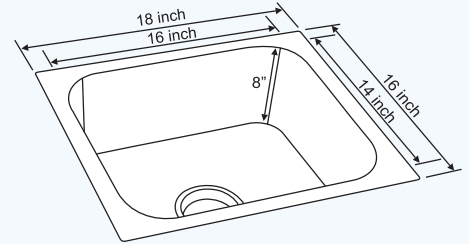

CODE : NK SB33 G/M

Specification

OVERALL SIZE: 30 x 18 inch 765 x 460 mm	FINISH: Matt & Gloss
BOWL SIZE: 26½ x 15½ x 7 inch 675 x 395 x 180 mm	PROFILE: Topmount & Undermount

CODE : NK SB32 Two Tone

Specification

OVERALL SIZE: 20 x 20 inch 510 x 510 mm	FINISH: Two Tone
BOWL SIZE: 18 x 15 x 10 inch 460 x 385 x 255 mm	PROFILE: Topmount

• Inset • Undermount • Lay-on / Beeded

MINI

CODE : NK SB25 G/M

Specification

OVERALL SIZE: 18 x 16 inch 460 x 405 mm	FINISH: Matt & Gloss
BOWL SIZE: 16 x 14 x 8 inch 400 x 350 x 205 mm	PROFILE: Lay-on & Beeded

CODE : NK SB24 G/M

Specification

OVERALL SIZE: 20 x 17 inch 510 x 430 mm	FINISH: Matt & Gloss
BOWL SIZE: 18 x 15 x 8 inch 460 x 385 x 205 mm	PROFILE: Beeded

MONET

INSET LN 2018 SB (R)

CODE : NK SB5 L

Specification

OVERALL SIZE: 20 x 18 inch 510 x 460 mm	FINISH: Linen
BOWL SIZE: 16 x 14 x 8 inch 400 x 350 x 205 mm	PROFILE: Inset

• Inset • Undermount • Lay-on / Beeded

JR. CELEBRITY

CODE : NK SB23 G/M

Specification

OVERALL SIZE: 21 x 18 inch 535 x 460 mm	FINISH: Matt & Gloss
BOWL SIZE: 18 x 15 x 8 inch 460 x 385 x 205 mm	PROFILE: Beeded