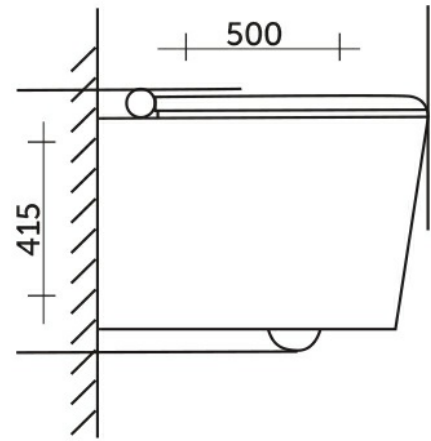

### Technical specifications

Dimensions:	510 x 360 mm
Color:	Alpine White
Trap type:	P Trap
Trapway type:	Concealed
Seat cover options:	None
Bowl shape:	Rounded Rectangle

Code	Name
NOT AVAILABLE	NOT AVAILABLE

Dimensions: All dimensions in mm. Tolerance of vitreous china & fireclay items:  $\pm 5\%$  for below 200mm and  $\pm 3\%$  for above 200mm; for all other items tolerance  $\pm 1\%$ . Note: Due to a continuing development program to improve design and performance, the manufacturer reserves all rights to vary specifications without prior information. Please note accessories are for photographic use only.