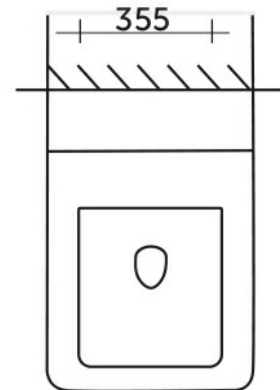

### Technical specifications

Dimensions:	510 x 360 mm
Color:	Alpine White
Trap type:	P Trap
Trapway type:	Concealed
Seat cover options:	None
Bowl shape:	Rounded Rectangle

Code	Name
NOT AVAILABLE	NOT AVAILABLE

Dimensions: All dimensions in mm. Tolerance of vitreous china & fireclay items:  $\pm 5\%$  for below 200mm and  $\pm 3\%$  for above 200mm; for all other items tolerance  $\pm 1\%$ . Note: Due to a continuing development program to improve design and performance, the manufacturer reserves all rights to vary specifications without prior information. Please note accessories are for photographic use only.