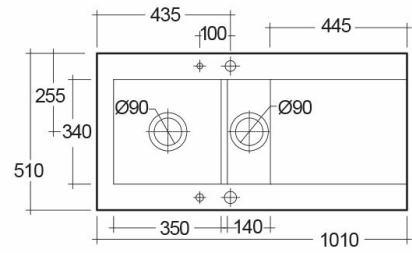

RAK-DREAM 1 - MATT BLACK - 504

Drop In | Kitchen Sink

RAK
CERAMICS

Technical specifications

Dimensions:	1010 x 510 mm
Weight:	30 Kg
Color:	MATT BLACK - 504
Vanity space:	yes
Suites:	Kitchen Sinks

Code	Name
OC200LHSL504A	DREAM KITCHEN SINK 1 - MATT BLACK - 504 - Left Hand Side
OC200NTSL504A	DREAM KITCHEN SINK 1 - MATT BLACK - 504 - No Tap Hole
OC200RHSL504A	DREAM KITCHEN SINK 1 - MATT BLACK - 504 - Right Hand Side

Dimensions: All dimensions in mm. Tolerance of vitreous china & fireclay items: $\pm 5\%$ for below 200mm and $\pm 3\%$ for above 200mm; for all other items tolerance $\pm 1\%$. Note: Due to a continuing development program to improve design and performance, the manufacturer reserves all rights to vary specifications without prior information. Please note accessories are for photographic use only.