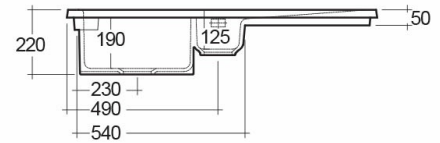

RAK-DREAM 1 - MATT BLACK - 504

Drop In | Kitchen Sink

RAK
CERAMICS

Technical specifications

Dimensions:	1010 x 510 mm
Weight:	30 Kg
Color:	MATT BLACK - 504
Vanity space:	yes
Suites:	Kitchen Sinks

Code	Name
OC200LHSL504A	DREAM KITCHEN SINK 1 - MATT BLACK - 504 - Left Hand Side
OC200NTSL504A	DREAM KITCHEN SINK 1 - MATT BLACK - 504 - No Tap Hole
OC200RHSL504A	DREAM KITCHEN SINK 1 - MATT BLACK - 504 - Right Hand Side

Dimensions: All dimensions in mm. Tolerance of vitreous china & fireclay items: $\pm 5\%$ for below 200mm and $\pm 3\%$ for above 200mm; for all other items tolerance $\pm 1\%$. Note: Due to a continuing development program to improve design and performance, the manufacturer reserves all rights to vary specifications without prior information. Please note accessories are for photographic use only.