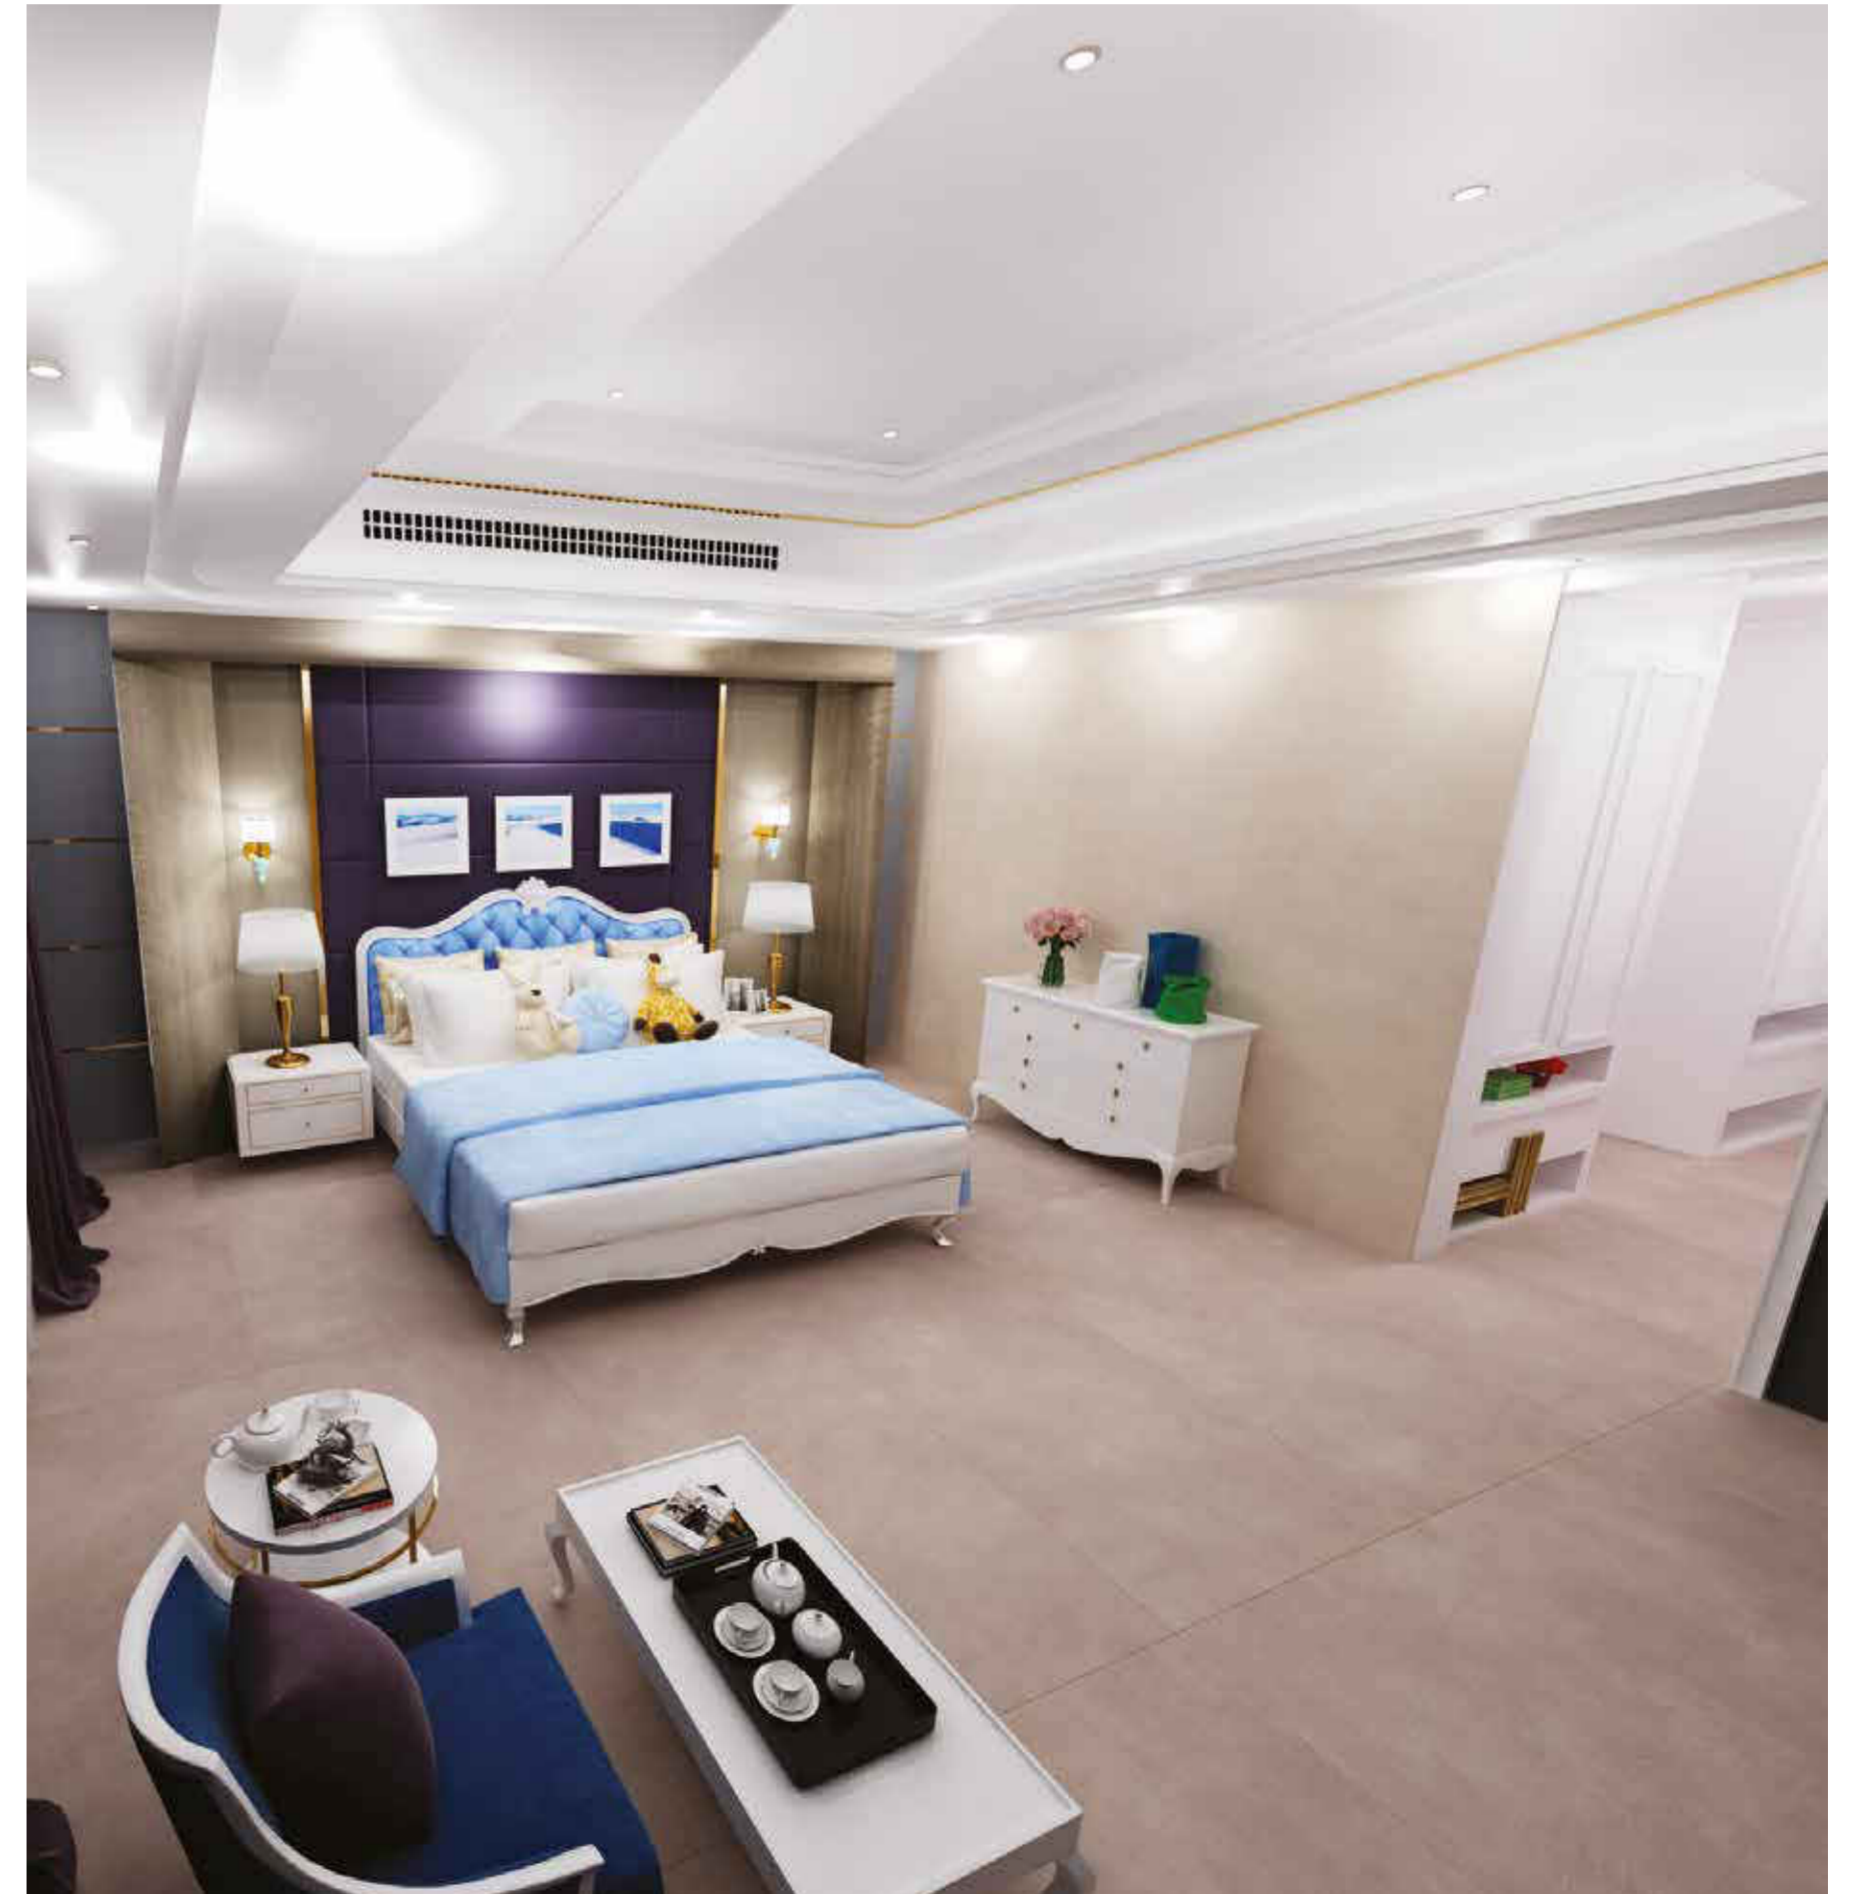

COLOUR		SIZES (cm / inches)	THICKNESS (mm)	CODE (Natural)	CODE (Polished)
	Megalith Ecrú	90x180 cm / 35.5x71"	9.0		
	Megalith Gris	90x180 cm / 35.5x71"	9.0		
	Megalith Mocca	90x180 cm / 35.5x71"	9.0		

Floor: Megalith Mocca