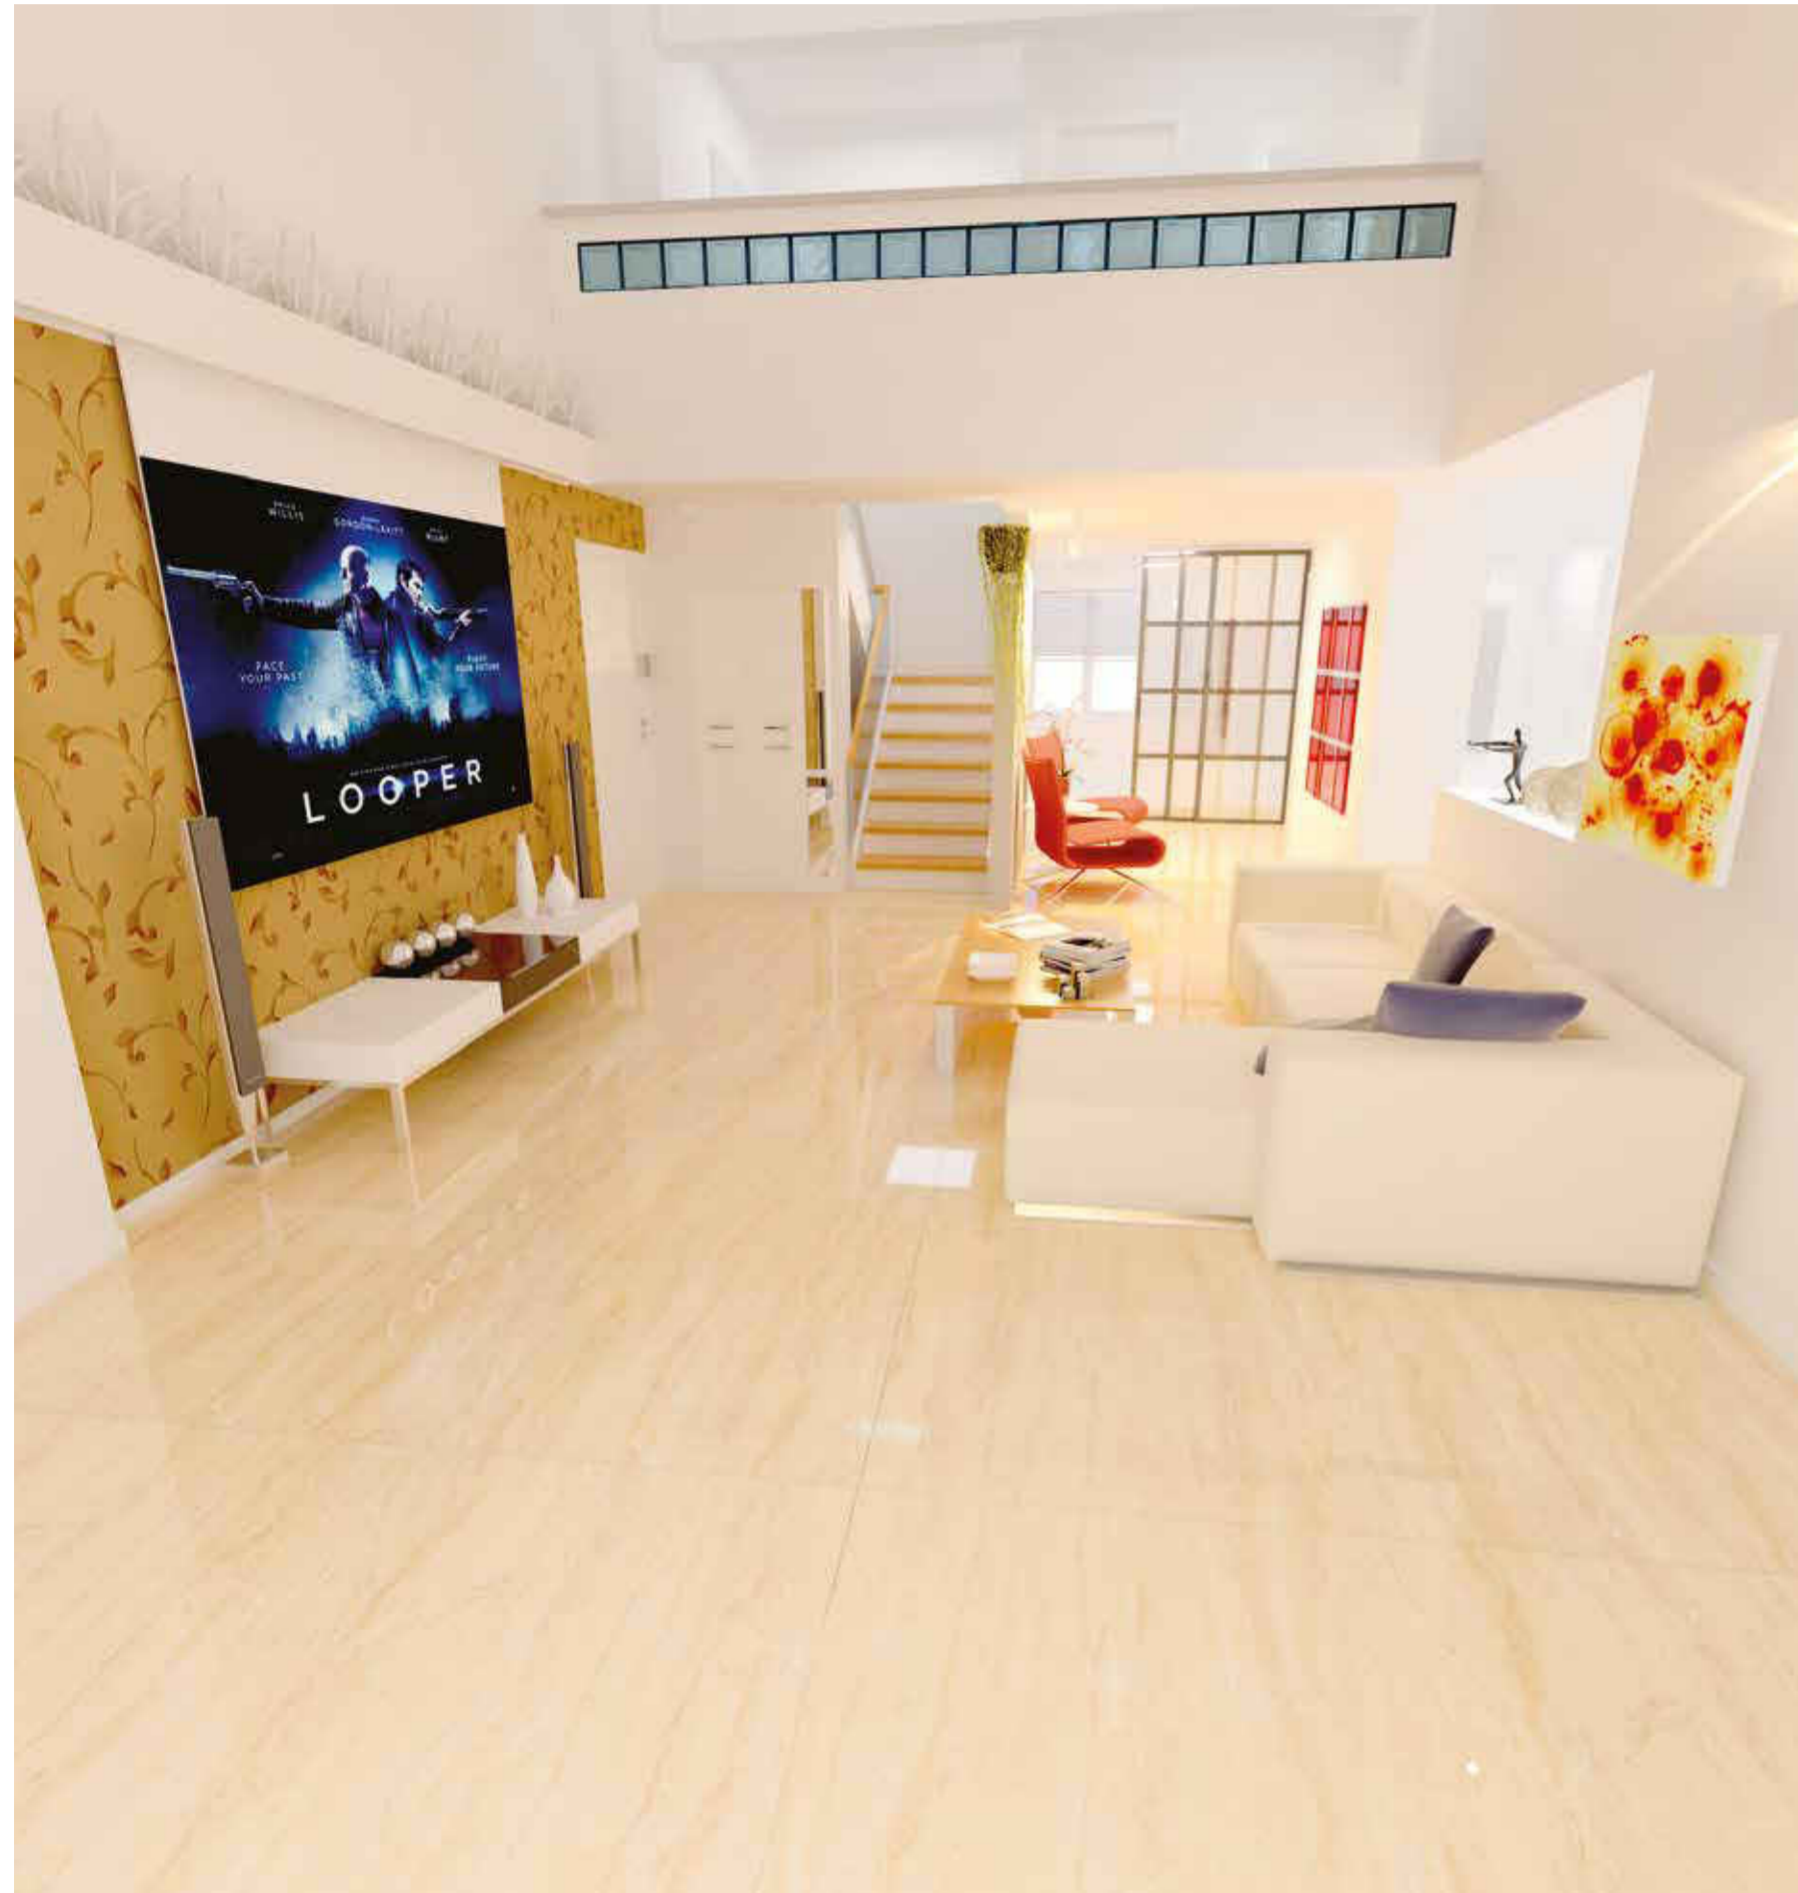

>< **9.0 mm**
0.35" 90x180 cm / 35.45"x70.86"

Floor | Wall | Commercial | Facade

Floor: Dahino Crema