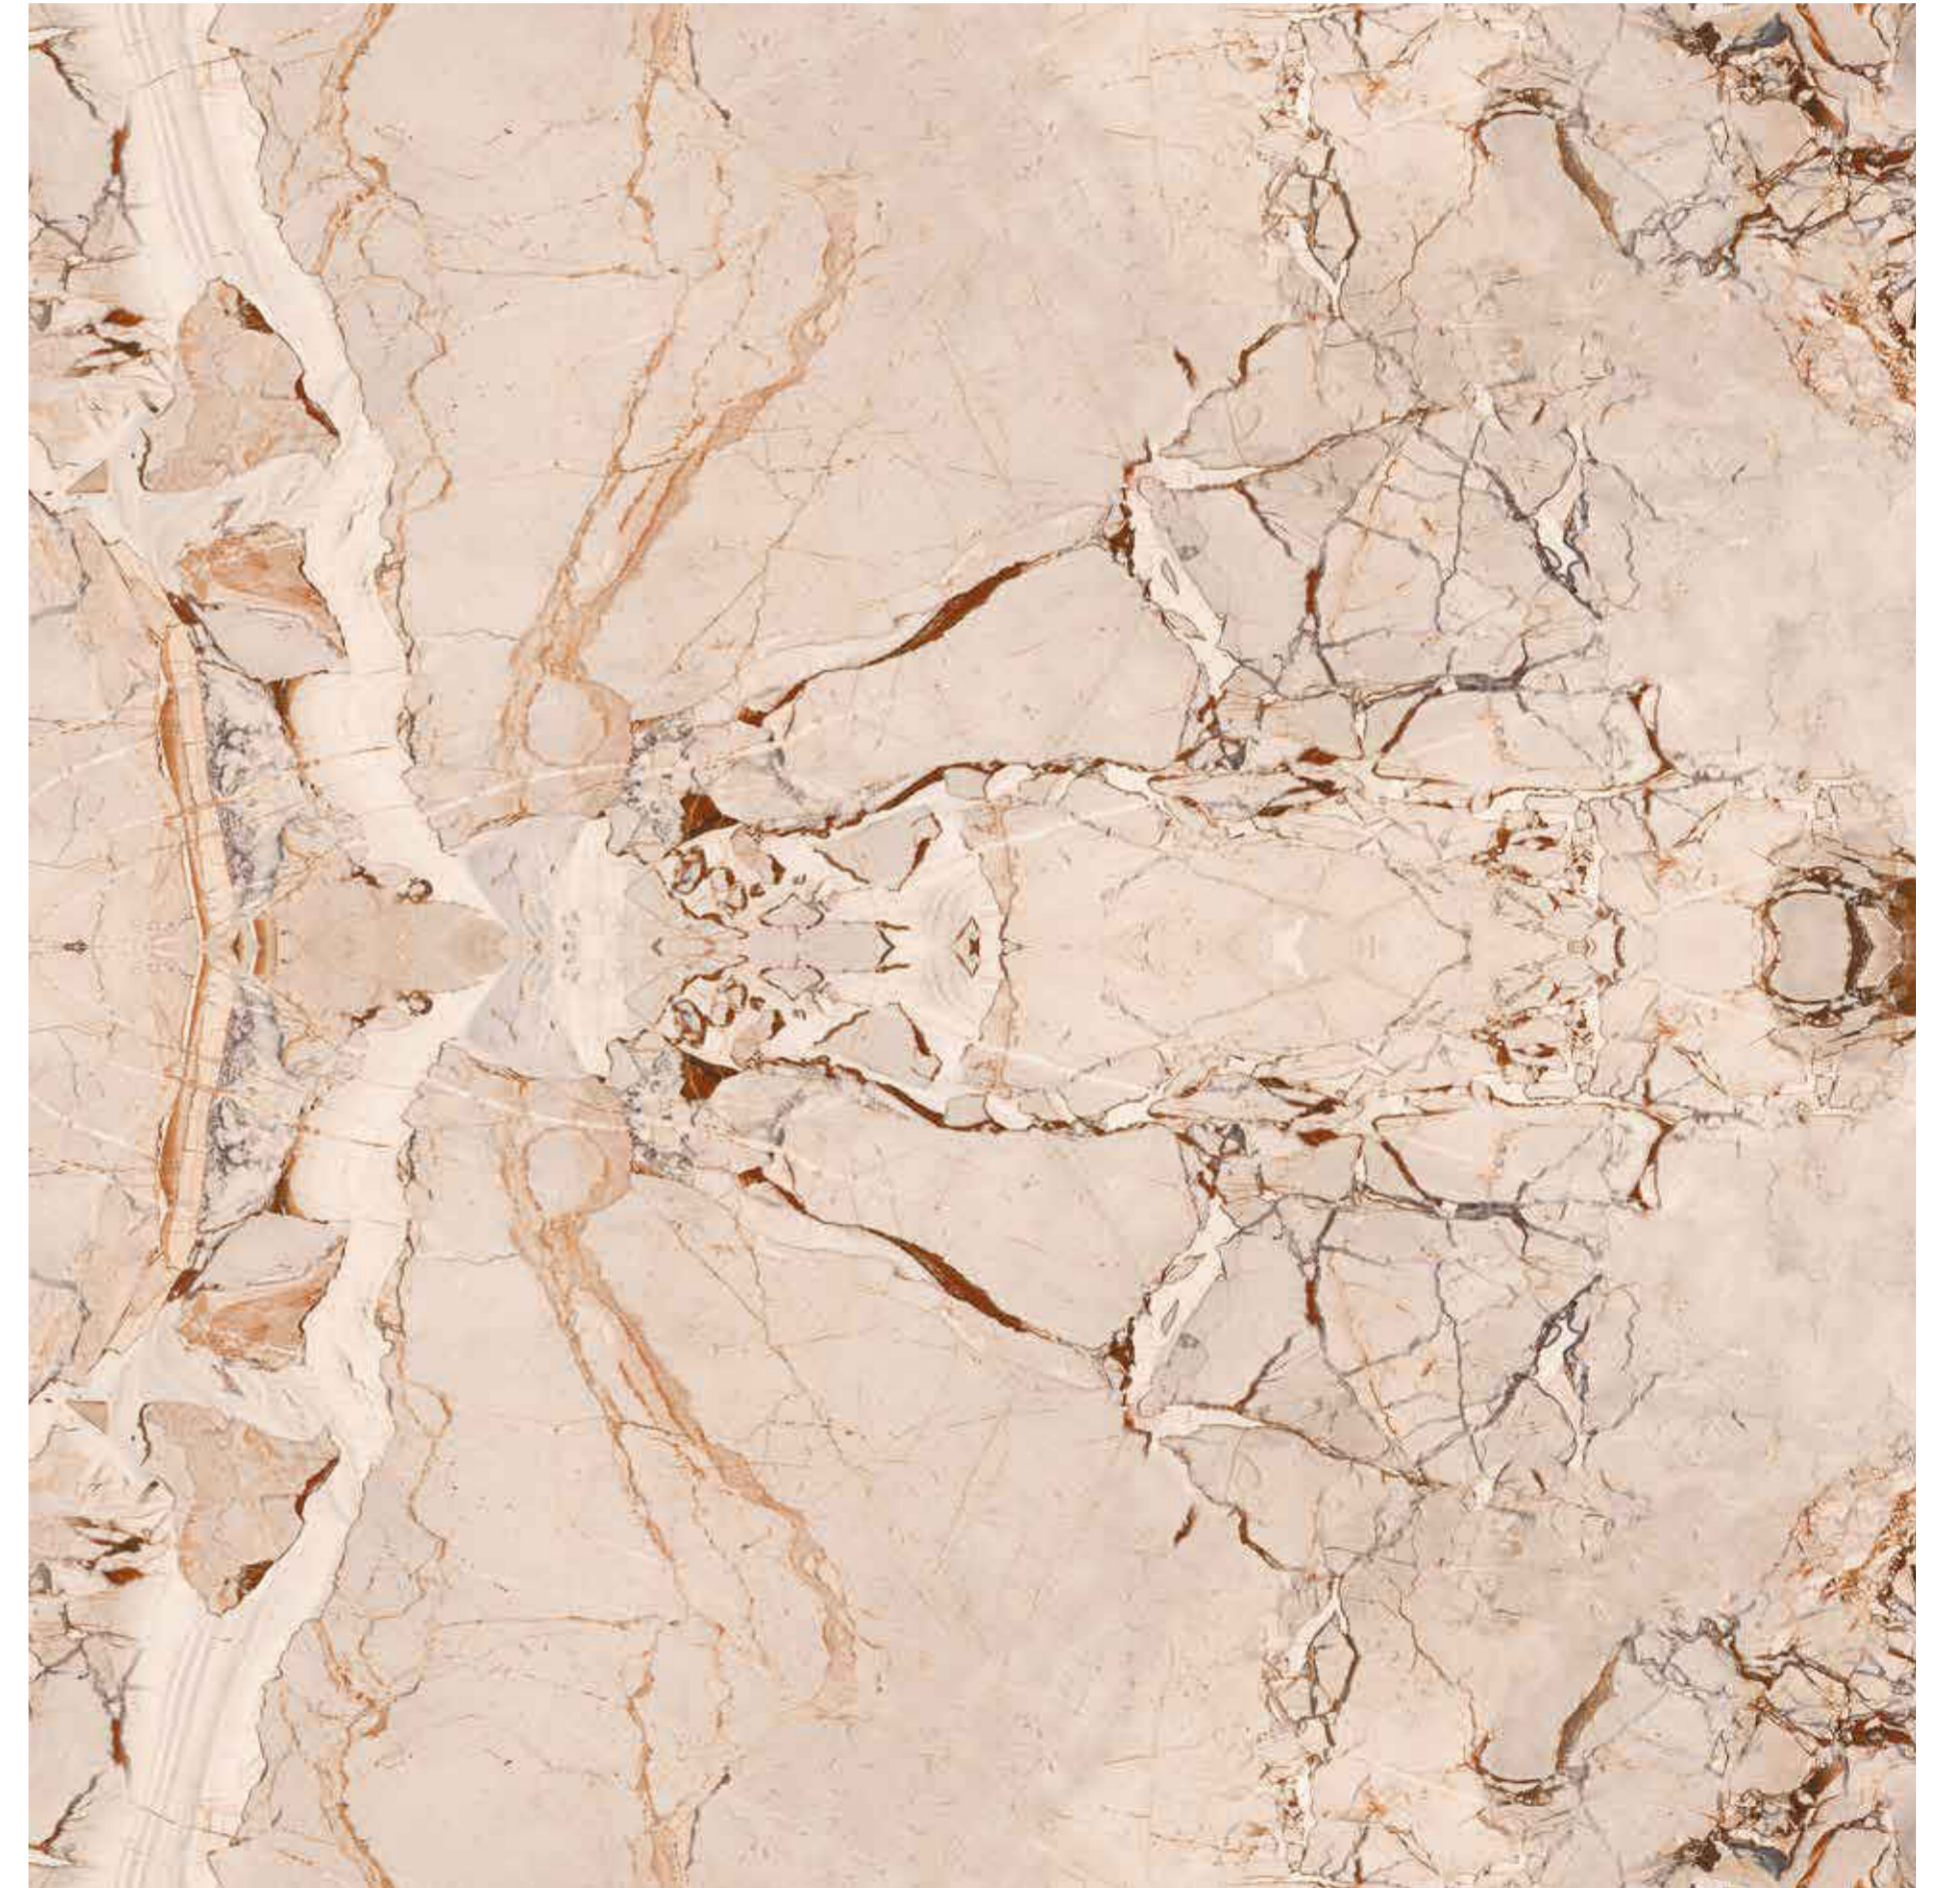

Book Match

COLOUR	SIZES (cm / inches)	THICKNESS (mm)	CODE (Natural)	CODE (Polished)
	Romano Classico	90x180 cm / 35.5x71"	9.0