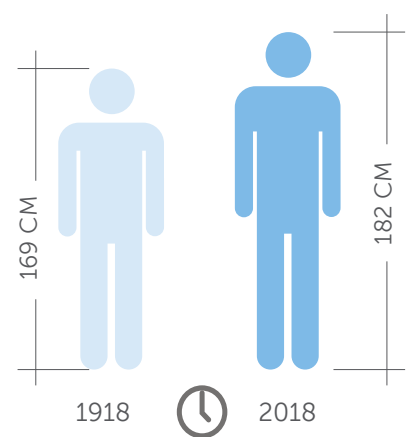

EVOLUTION

Comfort height, updated ergonomics

Over the last 100 years, the average height of people in industrialized nations has increased approximately by 10 cm. To be innovative in design also means meeting the changes in population and their new needs in terms of ergonomics and comfort.

RAK Ceramics design evolves together with human evolution.

NEW STANDARD HEIGHTS