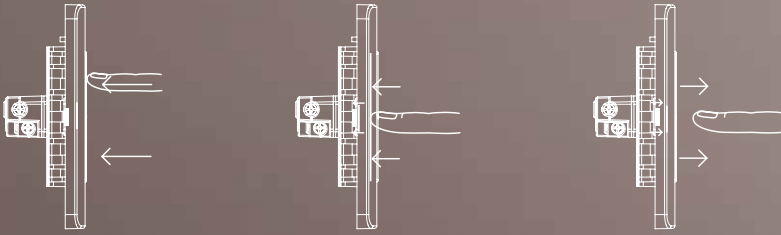

ENABLED BY A NEW PHYSICS

The patented “impress” (iso-motionpress) mechanism ensures the switch dolly remains stationary when it is “on” or “off”, and at the same time occupying a much smaller footprint. Enabled by impress mechanism, ZENcelo makes the future flatter than you ever imagined.

i'mpress™
mechanism

		Description	Reference For White	Reference For Silver Bronze
Switches				
		16AX/20A 1 Gang 1 Way Full-Flat Switch with Ondicator	E8431/1-OS	E8431/1>SZ-OS
		16AX/20A 2 Gang 1 Way Full-Flat Switch with Ondicator	E8432/1-OS	E8432/1>SZ-OS
		16AX/20A 3 Gang 1 Way Full-Flat Switch with Ondicator	E8433/1-OS	E8433/1>SZ-OS
		16AX/20A 4 Gang 1 Way Full-Flat Switch with Ondicator	E8434/1-OS	E8434/1>SZ-OS
		16AX/20A 1 Gang 2 Way Full-Flat Switch	E8431/2-OS	E8431/2>SZ-OS
		16AX/20A 2 Gang 2 Way Full-Flat Switch	E8432/2-OS	E8432/2>SZ-OS
		16AX/20A 3 Gang 2 Way Full-Flat Switch	E8433/2-OS	E8433/2>SZ-OS
		16AX 1 Gang Full-Flat Intermediate Switch	E8431/l-OS	E8431/l>SZ-OS
		10A Full-Flat Bell Switch	E8431BP1-OS	E8431BP1>SZ-OS
Dimmer & Fan Control				
		350VA 50Hz 1 Gang Full-Flat Universal Dimmer with LED	E8431EPD4-OS	E8431EPD4>SZ-OS
Socket				
		5A 1 Gang 3 Round Pin Switched Socket with Shutter and Ondicator	E8415/5-OS	E8415/5>SZ-OS
		5A 1 Gang 3 Round Pin Switched Socket with Neon and Shutter	E8415/5N-OS	E8415/5N>SZ-OS
		15A 1 Gang 3 Round Pin Switched Socket with Shutter and Ondicator	E8415/15-OS	E8415/15>SZ-OS
		15A 1 Gang 3 Round Pin Switched Socket with Shutter and Neon	E8415/15N-OS	E8415/15N>SZ-OS
		16A 1 Gang TruGlobal Socket with Shutter	E84426/16IS-OS	E84426/16IS>SZ-OS
		13A 1 Gang Switched Socket with Ondicator	E8415-OS	E8415>SZ-OS
		13A 1 Gang Switched Socket with Neon	E8415N-OS	E8415N>SZ-OS
		10/16A Switched Socket Outlet -Shuttered	E8415_16_10_WE	E8415_16_10_SZ
		10A 2-3 pin Switched Socket Outlet - Shuttered	E8415_10_WE	E8415_10_SZ