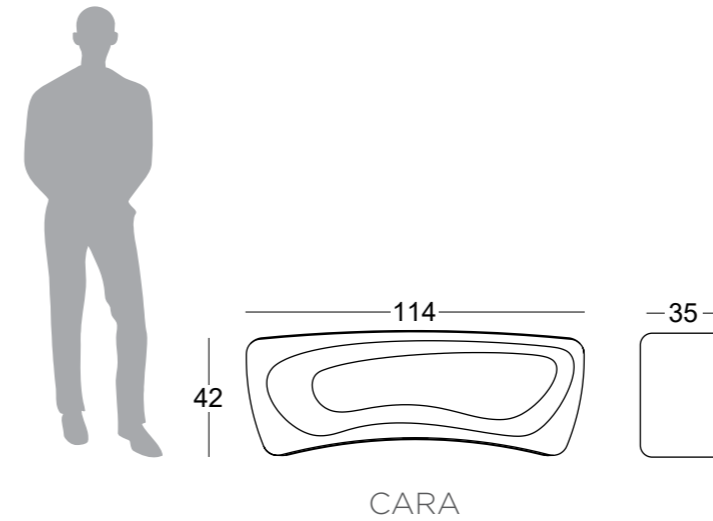

Top to bottom: Cara Baltic Brown, Milano Grey, Sicilian Grey

CARA

Cara Baltic Brown

CARA (Kaa-ra)

A bench unlike no other with a part of it is curved to provide a unique design definition. Solidly built with a large opening and incorporating a flow motion within itself. Cara is a graceful seat for lawns, balconies, terraces and looks stunning in stone textures.

SIZES *

AVAILABLE IN

GRANITE FINISH

SOLID FINISH

*ALL DIMENSIONS IN CENTIMETRES

*MORE COLOUR OPTIONS ARE AVAILABLE ON REQUEST