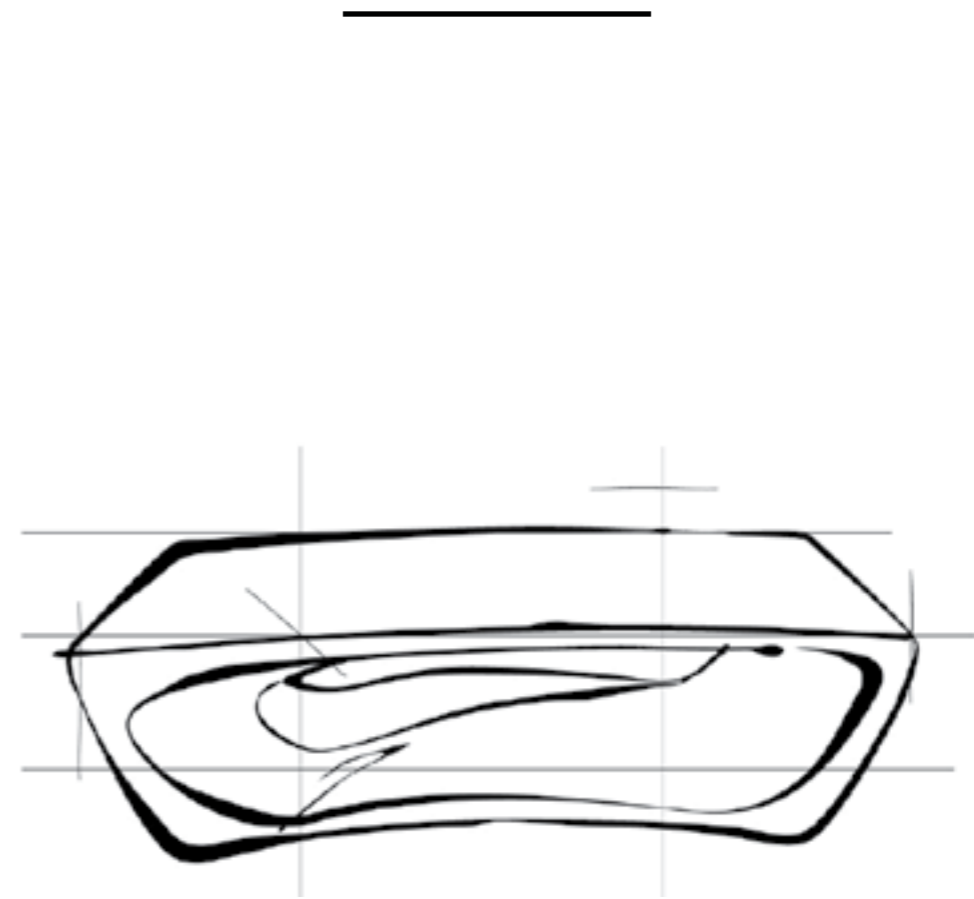

Top to bottom: Cara Baltic Brown, Milano Grey, Sicilian Grey

CARA

Cara Baltic Brown

CARA (Kaa-ra)

A bench unlike no other with a part of it is curved to provide a unique design definition. Solidly built with a large opening and incorporating a flow motion within itself. Cara is a graceful seat for lawns, balconies, terraces and looks stunning in stone textures.

SIZES *

AVAILABLE IN

GRANITE FINISH

SOLID FINISH

*ALL DIMENSIONS IN CENTIMETRES

*MORE COLOUR OPTIONS ARE AVAILABLE ON REQUEST