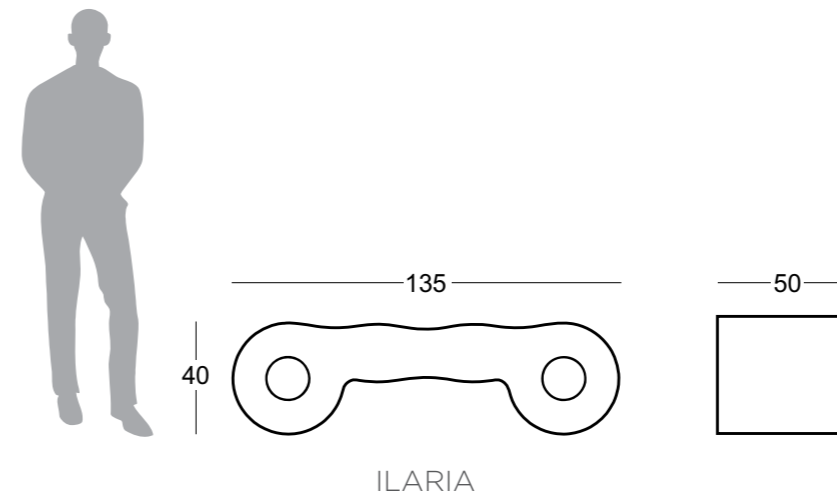

Ilaria Milano Grey, Sicilian Grey, Baltic Brown

ILARIA

Left to Right: Ilaria Baltic Brown, Sicilian Grey

ILARIA

Designed keeping in mind the Indian musical instrument – Sitar. A concept of seating that can be used in multiple ways. Simple form, dynamic, full of freshness that offers maximum comfort to its users and effortlessly blends itself to any surrounding. Ilaria means “joyful”. Available in stone textures, Ilaria is an ideal casual seating.

SIZES*

AVAILABLE IN

GRANITE FINISH

*ALL DIMENSIONS IN CENTIMETRES