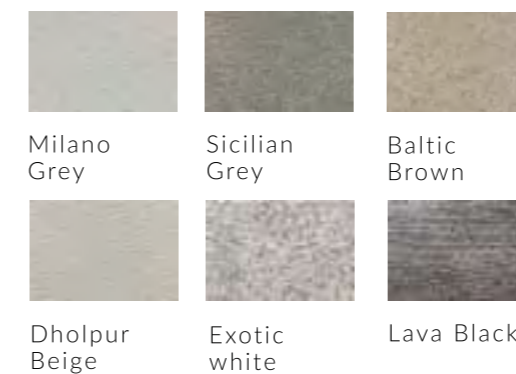

Left to Right: Orabella 45 Baltic Brown with LED, Orabella 60 Baltic Brown with LED

ORABELLA

SIZES *

POTTING INSTRUCTION

HALF BODY

LED VARIANT

AVAILABLE IN

GRANITE FINISH

SOLID FINISH

TRANSLUCENT FINISH

Vol: xxx Lts.
*ALL DIMENSIONS IN CENTIMETRES

*MORE COLOUR OPTIONS ARE AVAILABLE ON REQUEST

Orabella 45 Baltic Brown with LED

ORABELLA

(o - raa - bella)

A pure geometric form that blends perfectly into modern spaces. Use Orabella in open spaces or corridors. These statement planters can be illuminated, and offer a great planting and visual experience. Internal cavity deep enough for plants up to 2 feet tall. These low height planters are great for indoors as well as outdoors.