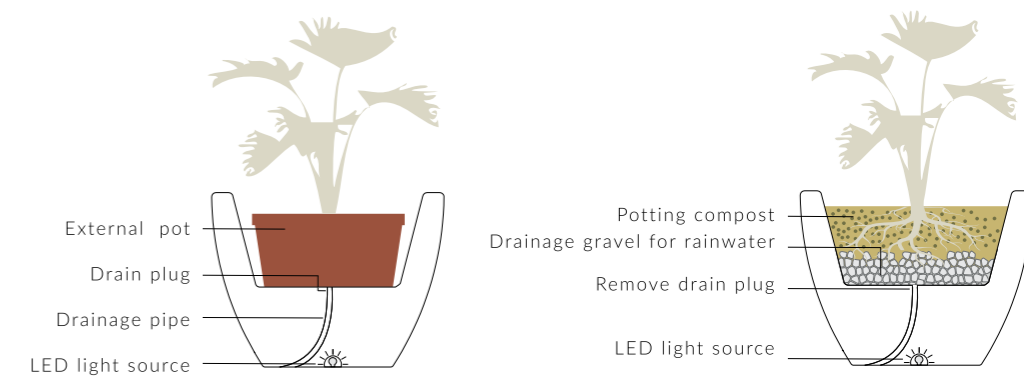

Left to Right: Orabella 45 Baltic Brown with LED, Orabella 60 Baltic Brown with LED

ORABELLA

SIZES *

POTTING INSTRUCTION

HALF BODY

LED VARIANT

AVAILABLE IN

GRANITE FINISH

SOLID FINISH

TRANSLUCENT FINISH

Vol: xxx Lts.
*ALL DIMENSIONS IN CENTIMETRES

*MORE COLOUR OPTIONS ARE AVAILABLE ON REQUEST

Orabella 45 Baltic Brown with LED

ORABELLA

(o - raa - bella)

A pure geometric form that blends perfectly into modern spaces. Use Orabella in open spaces or corridors. These statement planters can be illuminated, and offer a great planting and visual experience. Internal cavity deep enough for plants up to 2 feet tall. These low height planters are great for indoors as well as outdoors.