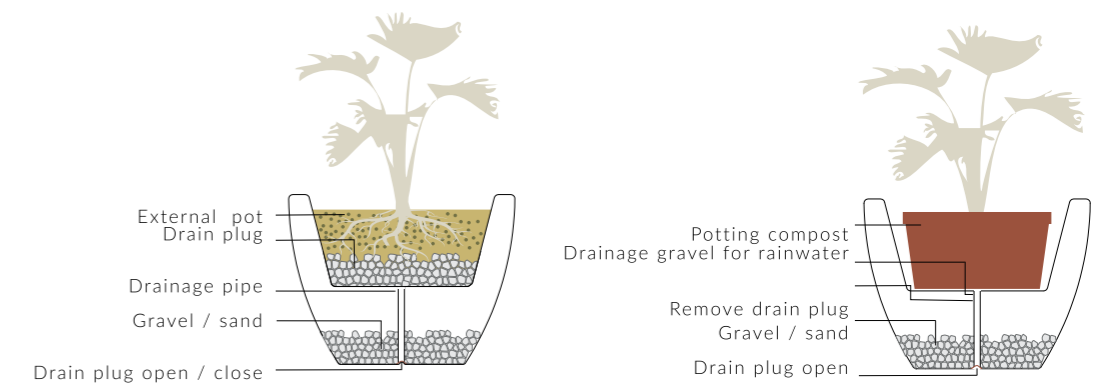

Left to Right: Orabella 45 Baltic Brown with LED, Orabella 60 Baltic Brown with LED

ORABELLA

SIZES *

POTTING INSTRUCTION

HALF BODY

LED VARIANT

AVAILABLE IN

GRANITE FINISH

SOLID FINISH

TRANSLUCENT FINISH

Vol: xxx Lts.
*ALL DIMENSIONS IN CENTIMETRES

*MORE COLOUR OPTIONS ARE AVAILABLE ON REQUEST

Orabella 45 Baltic Brown with LED

ORABELLA

(o - raa - bella)

A pure geometric form that blends perfectly into modern spaces. Use Orabella in open spaces or corridors. These statement planters can be illuminated, and offer a great planting and visual experience. Internal cavity deep enough for plants up to 2 feet tall. These low height planters are great for indoors as well as outdoors.