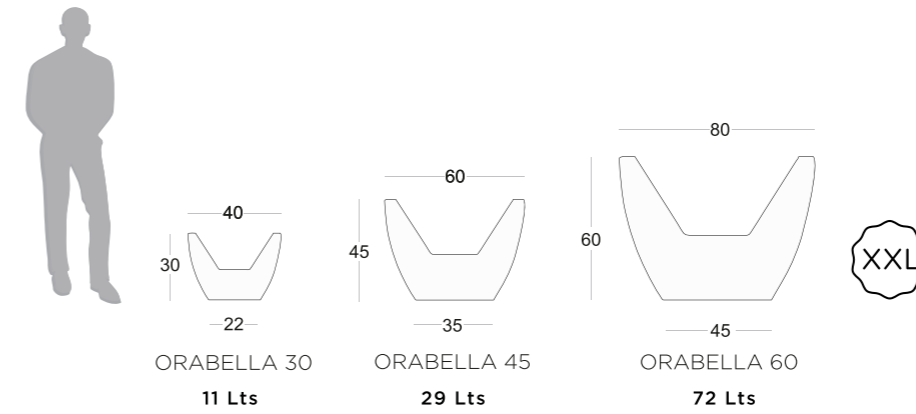

Left to Right: Orabella 45 Baltic Brown with LED, Orabella 60 Baltic Brown with LED

ORABELLA

SIZES *

POTTING INSTRUCTION

HALF BODY

LED VARIANT

AVAILABLE IN

GRANITE FINISH

SOLID FINISH

TRANSLUCENT FINISH

Vol: xxx Lts.
*ALL DIMENSIONS IN CENTIMETRES

*MORE COLOUR OPTIONS ARE AVAILABLE ON REQUEST

Orabella 45 Baltic Brown with LED

ORABELLA

(o - raa - bella)

A pure geometric form that blends perfectly into modern spaces. Use Orabella in open spaces or corridors. These statement planters can be illuminated, and offer a great planting and visual experience. Internal cavity deep enough for plants up to 2 feet tall. These low height planters are great for indoors as well as outdoors.