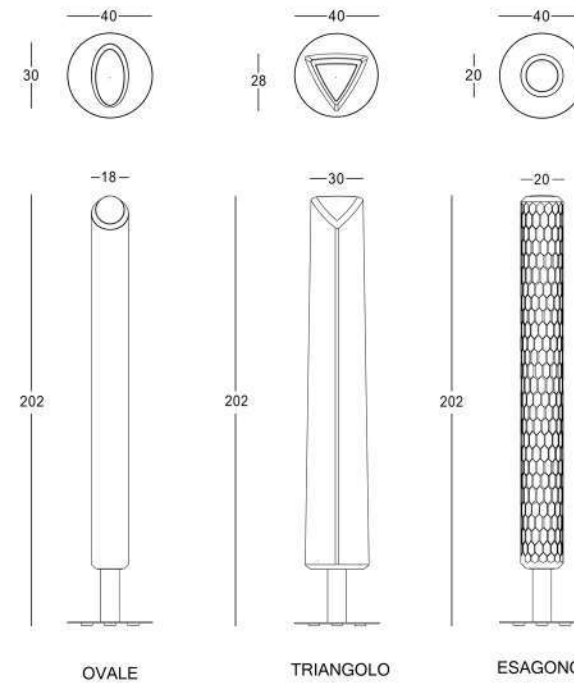

#### SYNC

You can sync upto 4 lamps together with one remote to get the best mood lighting effect.

Triangolo

Ovale

Esagono

Ovale

## SIZES \*

## AVAILABLE IN

TRANSLUCENT  
FINISH

Translucent  
White

TRANSLUCENT  
FINISH

Translucent  
White - Esagono

\*ALL DIMENSIONS IN CENTIMETRES