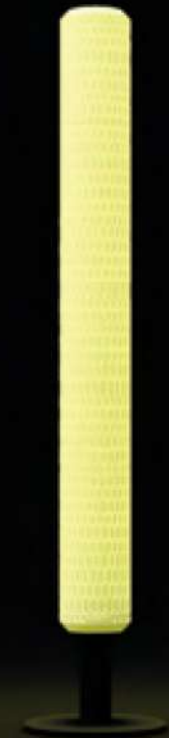

Triangolo

OVALE • TRIANGOLO • ESAGONO

Triangolo

Ovale

## OVALE · TRIANGOLO · ESAGONO

The Lume series comprises of Ovale, Triangolo, Esagono and the award winning Seme. All these floor standing lamps are over 2 meters tall and create a striking effect of light and shade that is one of its kind. Depending upon the model, Lume can be placed indoors or outdoors as these are awe-inspiring theatrical objects. Options include single colour, dual colour or RGB mood lighting. The white matte of the polymer lamp spreads the light softly, creating a contrast with the deep black hammer effect of the base structure. The lamps come with a dimming effect to choose your perfect light mood.

#### SYNC

You can sync upto 4 lamps together with one remote to get the best mood lighting effect.

Triangolo

Ovale

Esagono

Ovale

## AVAILABLE IN

TRANSLUCENT  
FINISH

Translucent  
White

TRANSLUCENT  
FINISH

Translucent  
White - Esagono

\*ALL DIMENSIONS IN CENTIMETRES