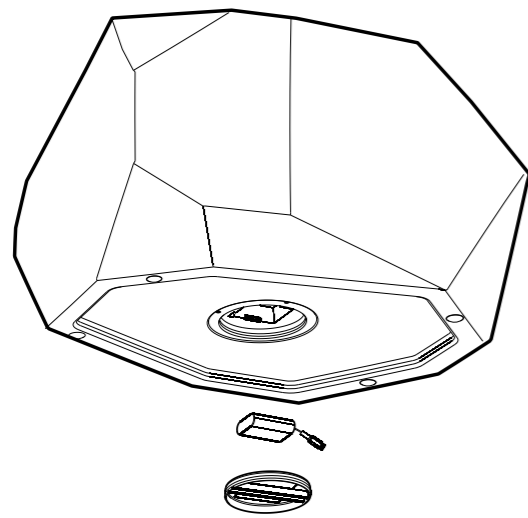

Clockwise from top : Piero Baltic Brown, Exotic White, Lava Black

PIERO

Piero-L , Piero-S , Chiara 90 Translucent White with LED

Clockwise from left : Piero Lava Black, Exotic White, Baltic Brown, Exotic White, Baltic Brown

## PIERO (Pee-ae-ro)

Piero means "stone". Designed keeping versatility as its primary function, the Piero can be used as seating or a table. It is simply beautiful and elegant in all its forms – solid colours, stone textures or illuminated. Place it around lawns, courtyards, gardens, terraces, pool side, or even indoors – it has no sharp edges and is very comfortable to sit on. The Illuminated version comes with an inbuilt rechargeable battery, making it easy to place without the worry of wires and plugs.