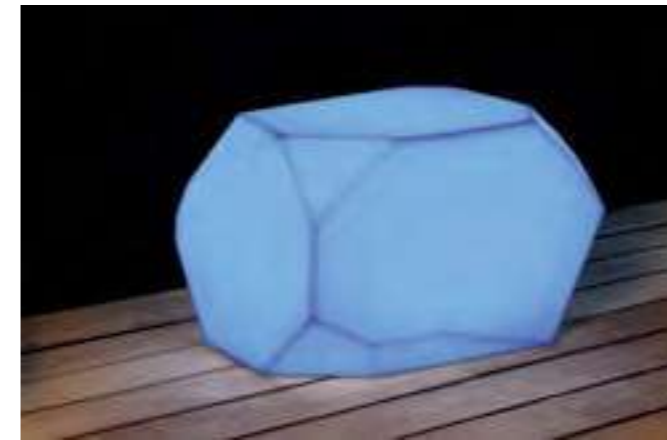

Clockwise from top : Piero Baltic Brown, Exotic White, Lava Black

PIERO

Piero-L , Piero-S , Chiara 90 Translucent White with LED

Clockwise from left : Piero Lava Black, Exotic White, Baltic Brown, Exotic White, Baltic Brown

## PIERO (Pee-ae-ro)

Piero means "stone". Designed keeping versatility as its primary function, the Piero can be used as seating or a table. It is simply beautiful and elegant in all its forms – solid colours, stone textures or illuminated. Place it around lawns, courtyards, gardens, terraces, pool side, or even indoors – it has no sharp edges and is very comfortable to sit on. The Illuminated version comes with an inbuilt rechargeable battery, making it easy to place without the worry of wires and plugs.