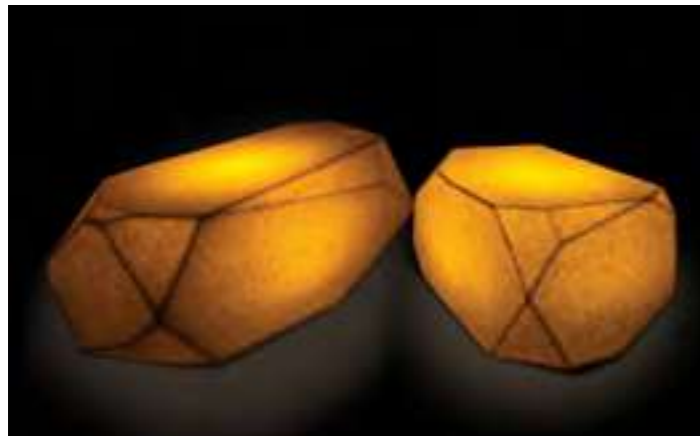

Piero-L, Piero-S, Chiara 90 Exotic White with and without LED

Piero-L, Piero-S Baltic Brown with and without LED