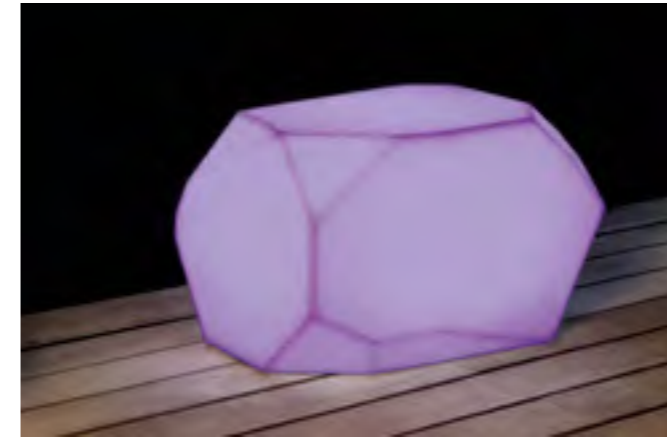

Clockwise from top : Piero Baltic Brown, Exotic White, Lava Black

PIERO

Piero-L , Piero-S , Chiara 90 Translucent White with LED

Clockwise from left : Piero Lava Black, Exotic White, Baltic Brown, Exotic White, Baltic Brown

## PIERO (Pee-ae-ro)

Piero means "stone". Designed keeping versatility as its primary function, the Piero can be used as seating or a table. It is simply beautiful and elegant in all its forms – solid colours, stone textures or illuminated. Place it around lawns, courtyards, gardens, terraces, pool side, or even indoors – it has no sharp edges and is very comfortable to sit on. The Illuminated version comes with an inbuilt rechargeable battery, making it easy to place without the worry of wires and plugs.