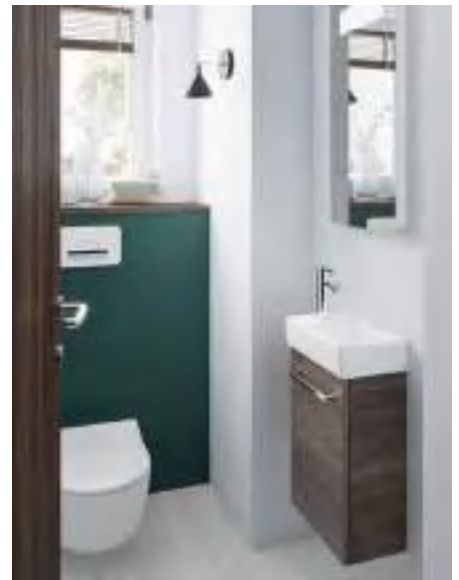

ProActive+

Non-contact flushing for added hygiene and sustainability

The next generation of flush plates is now available for the tried and tested ViConnect installation systems and WCs from Villeroy & Boch - sensor-controlled and featuring intelligent additional functions. ProActive+ sets new benchmarks in hygiene and economy.

Technical advantages

- + Automatic flushing and control of the appropriate flushing volume by means of two-zone sensing fields and duration length
- + 3 flush volumes: pre-flush, small and large flushing volume
- + Pre-flush for reduced soiling and easier cleaning
- + Alternatively, manual flushing is possible - in non-contact mode by means of gestures or at the push of a button for inexperienced users
- + Integrated hygiene flush mode to reduce germs
- + Pro app can be used to adjust the main flushing volume, to activate pre-flush and hygiene flush and to adjust intervals
- + Adjustment of light intensity and color temperature possible via Pro app